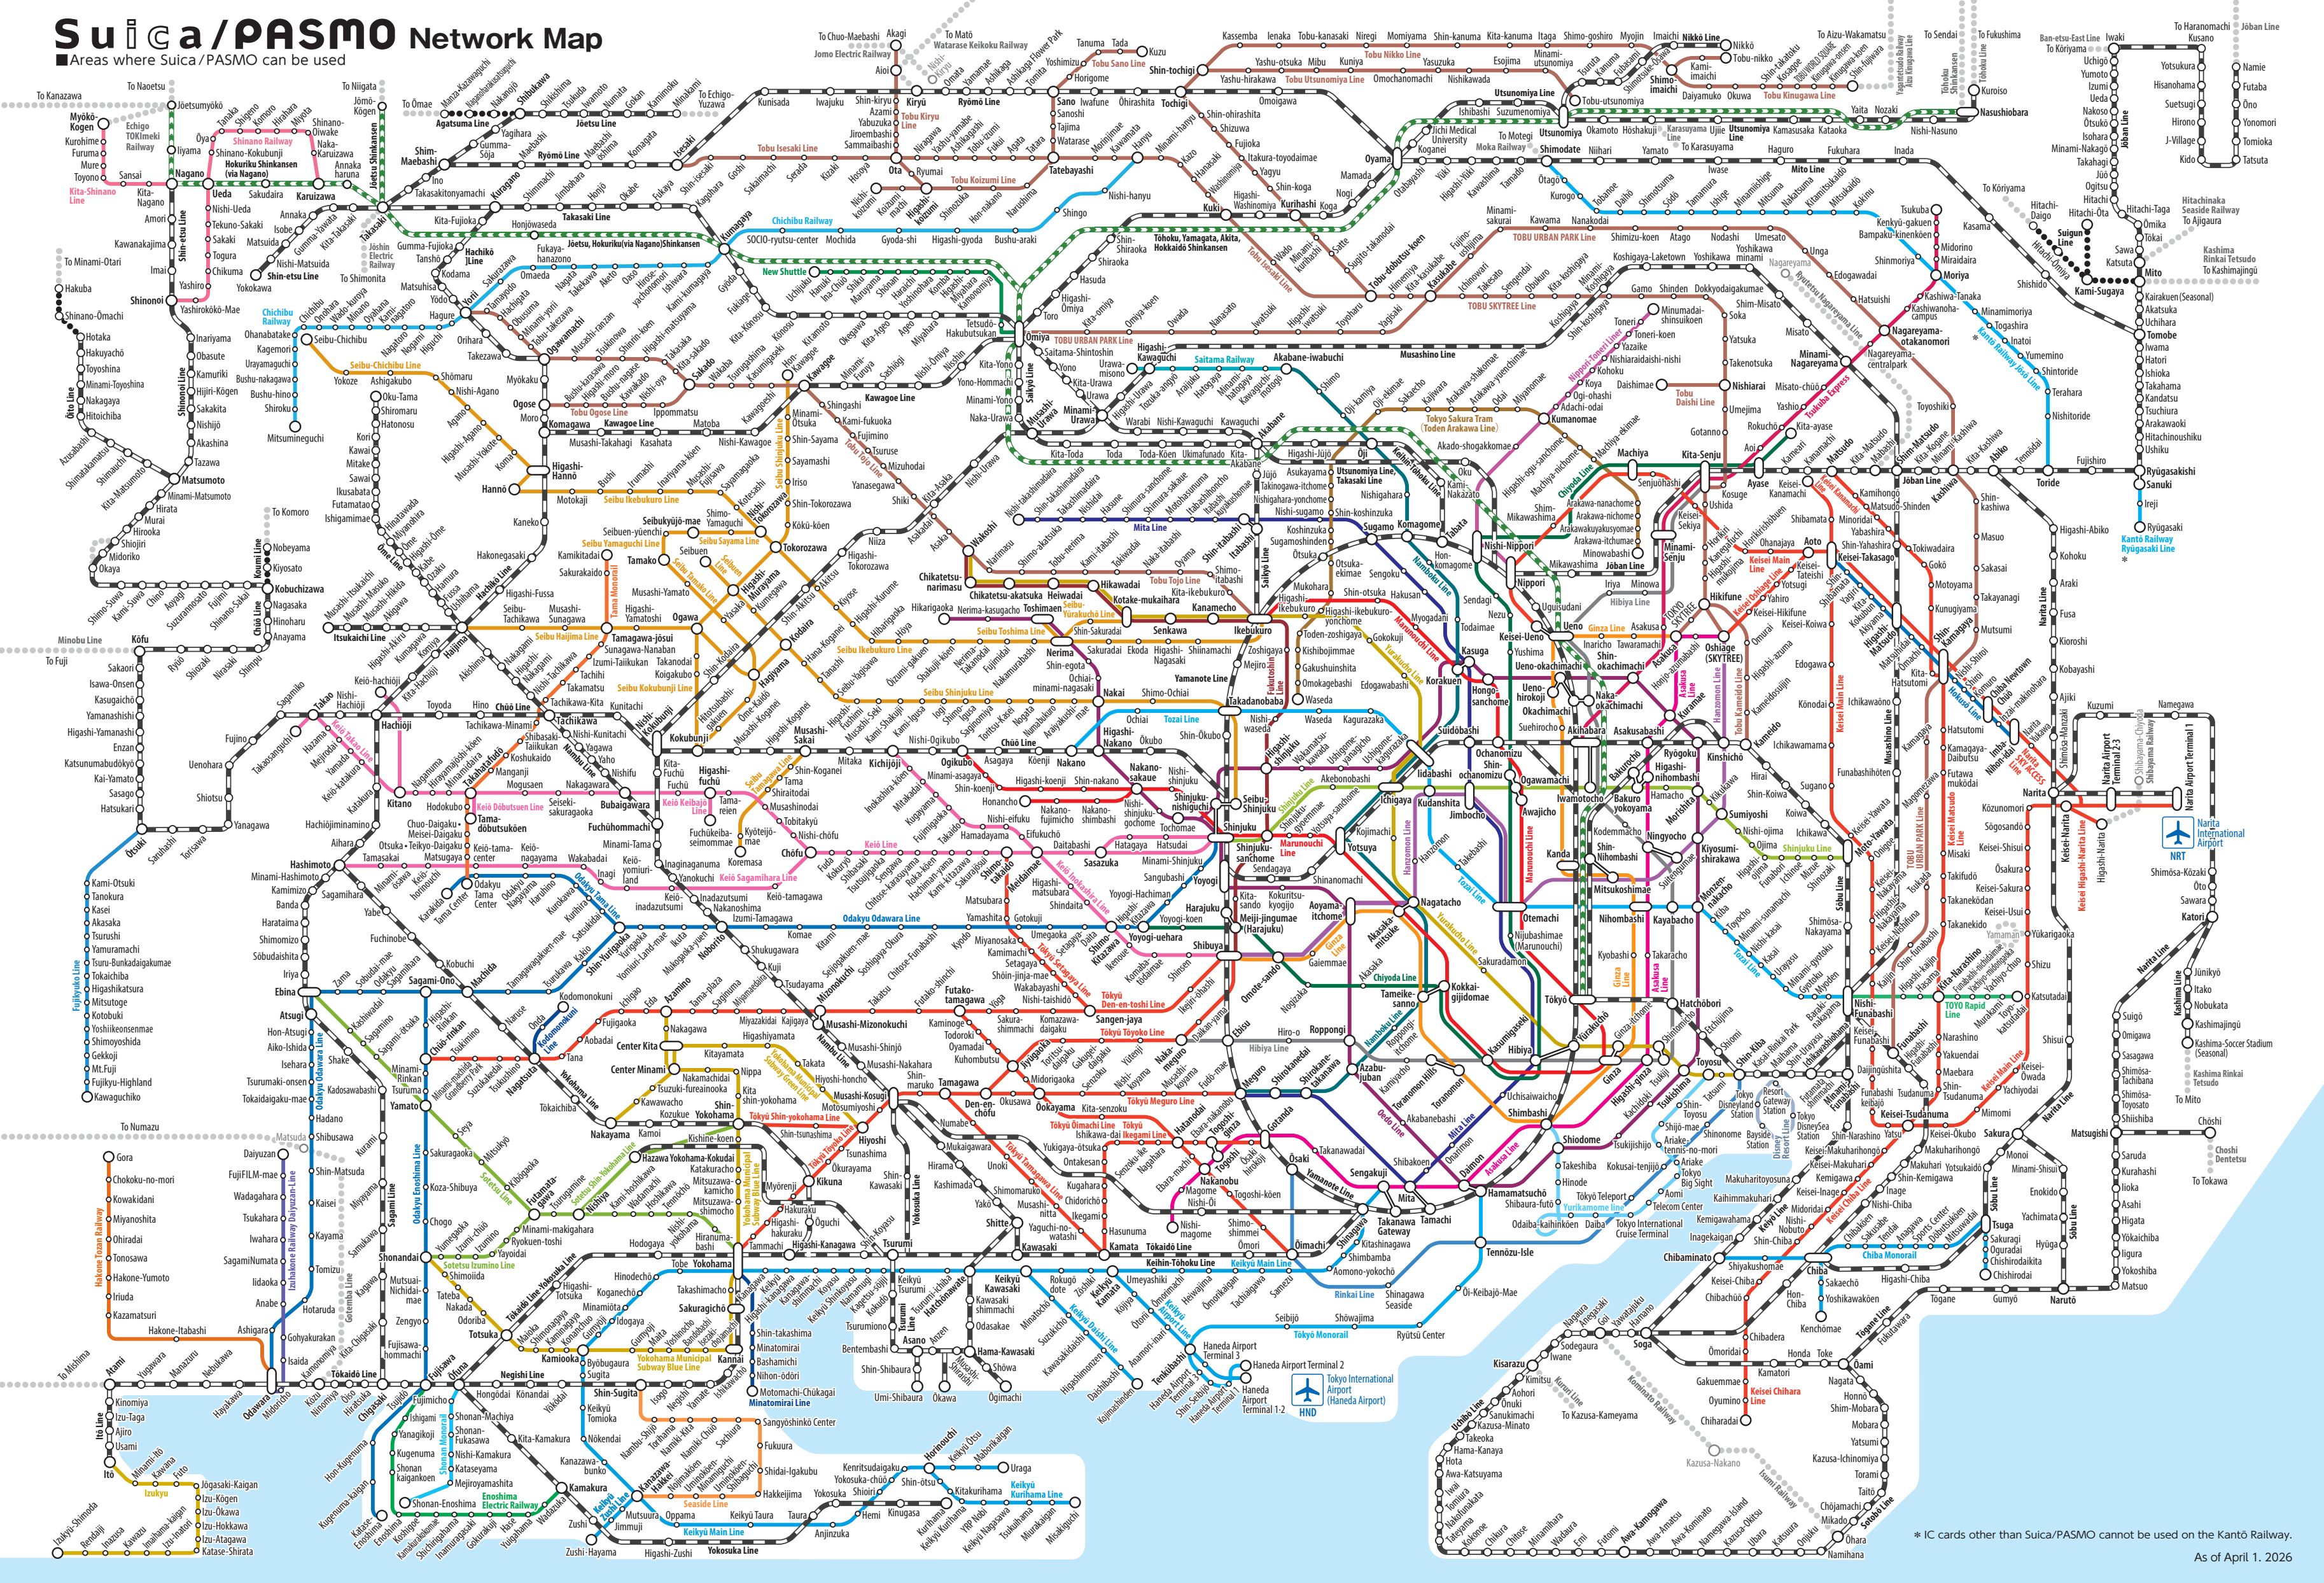

# Suica/PASMO Network Map

■ Areas where Suica/PASMO can be used

\* IC cards other than Suica/PASMO cannot be used on the Kantō Railway.