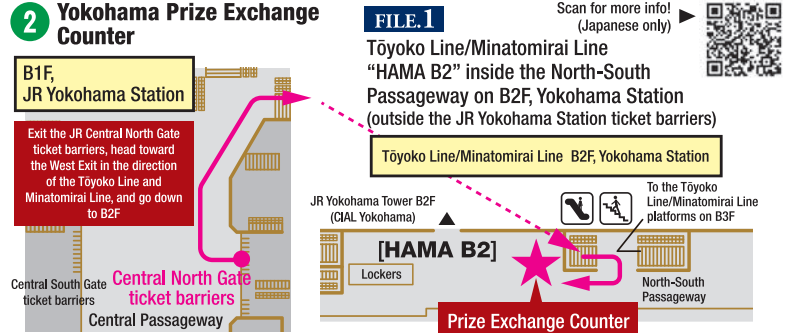

Prize Exchange Counter Period Friday, April 17 - Monday, June 22, 2026 Hours 11:30 a.m. - 6:00 p.m. *Please do not line up before the prize exchange time.

Welcome Suica mobile

NONBIRI Holiday Suica Pass

JR EAST PASS

*These tickets can only be purchased through the Welcome Suica Mobile app, multi-functional ticket machines, and automatic ticket machines on the day of travel. *Only adults can purchase tickets through the Welcome Suica Mobile app. There is no option to set up accounts for children. *These tickets are not sold at JR Ticket Offices (Midori-no-madoguchi). *The NONBIRI Holiday Suica Pass and Tokyo Metropolitan District Pass (Tokunai Pass) are not available at some stations.