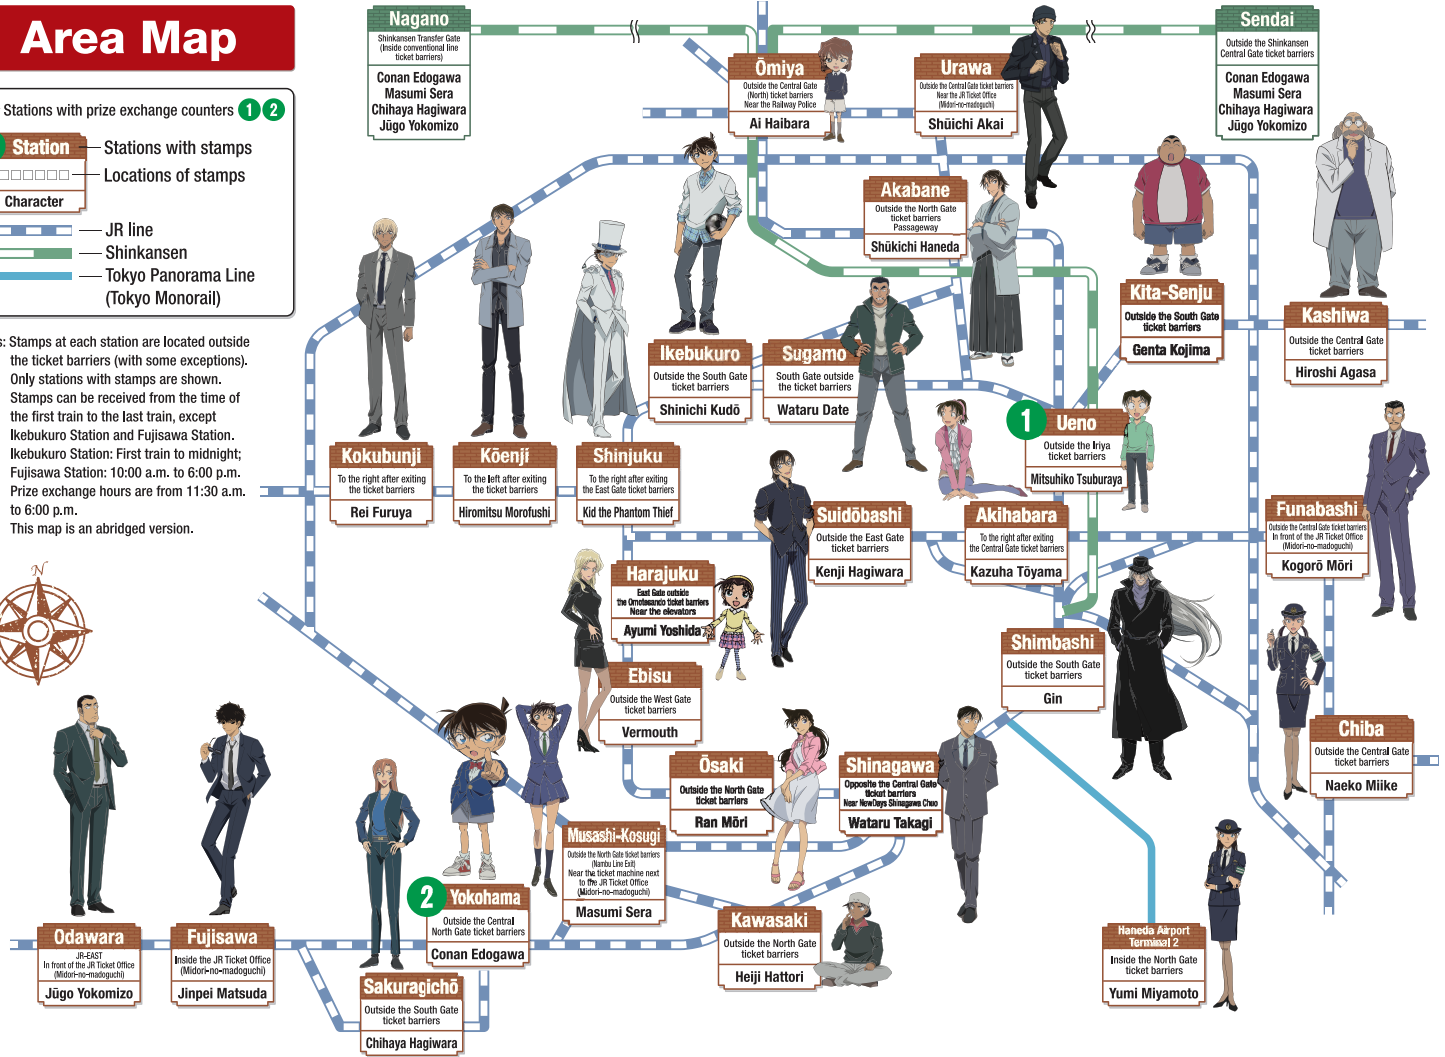

Area Map

Stations with prize exchange counters 1 2

0 Station Stations with stamps

Locations of stamps

Character

— JR line

— Shinkansen

— Tokyo Panorama Line (Tokyo Monorail)

Notes: Stamps at each station are located outside the ticket barriers (with some exceptions). Only stations with stamps are shown. Stamps can be received from the time of the first train to the last train, except Ikebukuro Station and Fujisawa Station. Ikebukuro Station: First train to midnight; Fujisawa Station: 10:00 a.m. to 6:00 p.m. Prize exchange hours are from 11:30 a.m. to 6:00 p.m. This map is an abridged version.