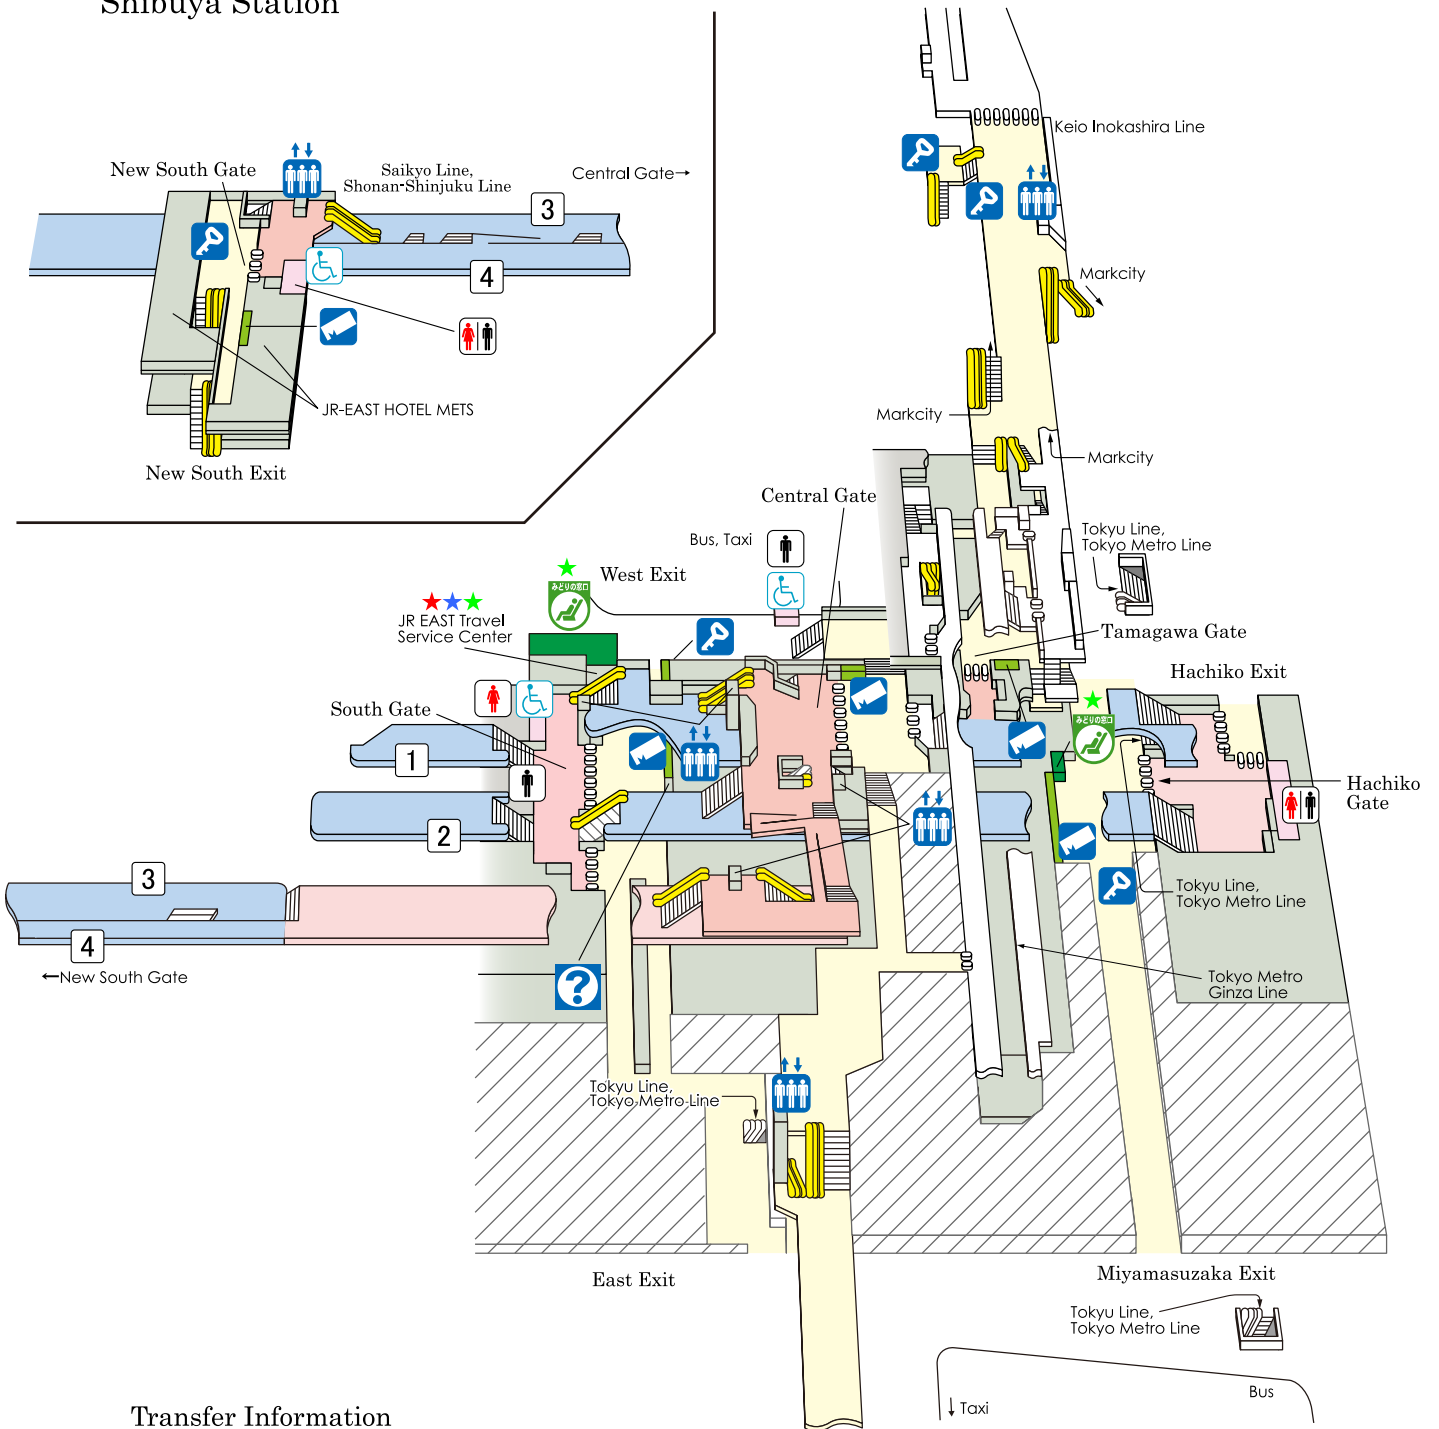

Shibuya Station

Transfer Information

- ① Yamanote Line Outer Tracks for Shinjuku, Ikebukuro
- ② Yamanote Line Inner Tracks for Shinagawa, Tokyo
- ③ Saikyo Line, Shonan-Shinjuku Line for Shinjuku, Omiya
"Narita Express"
- ④ Saikyo Line, Shonan-Shinjuku Line for Osaki, Yokohama
"Narita Express" for Narita Airport

©KOTSUSHIMBUNSHA
 < as of January 2019 >

JR Reservation Ticket Offices ("Midori-no-madoguchi")
 View Plaza
 Ticket Vending Machines
 a coin-operated locker
 Gate

Restroom
 Facility for the Handicapped
 Elevator
 Information Center
 Escalator
 1 Track (Platform)