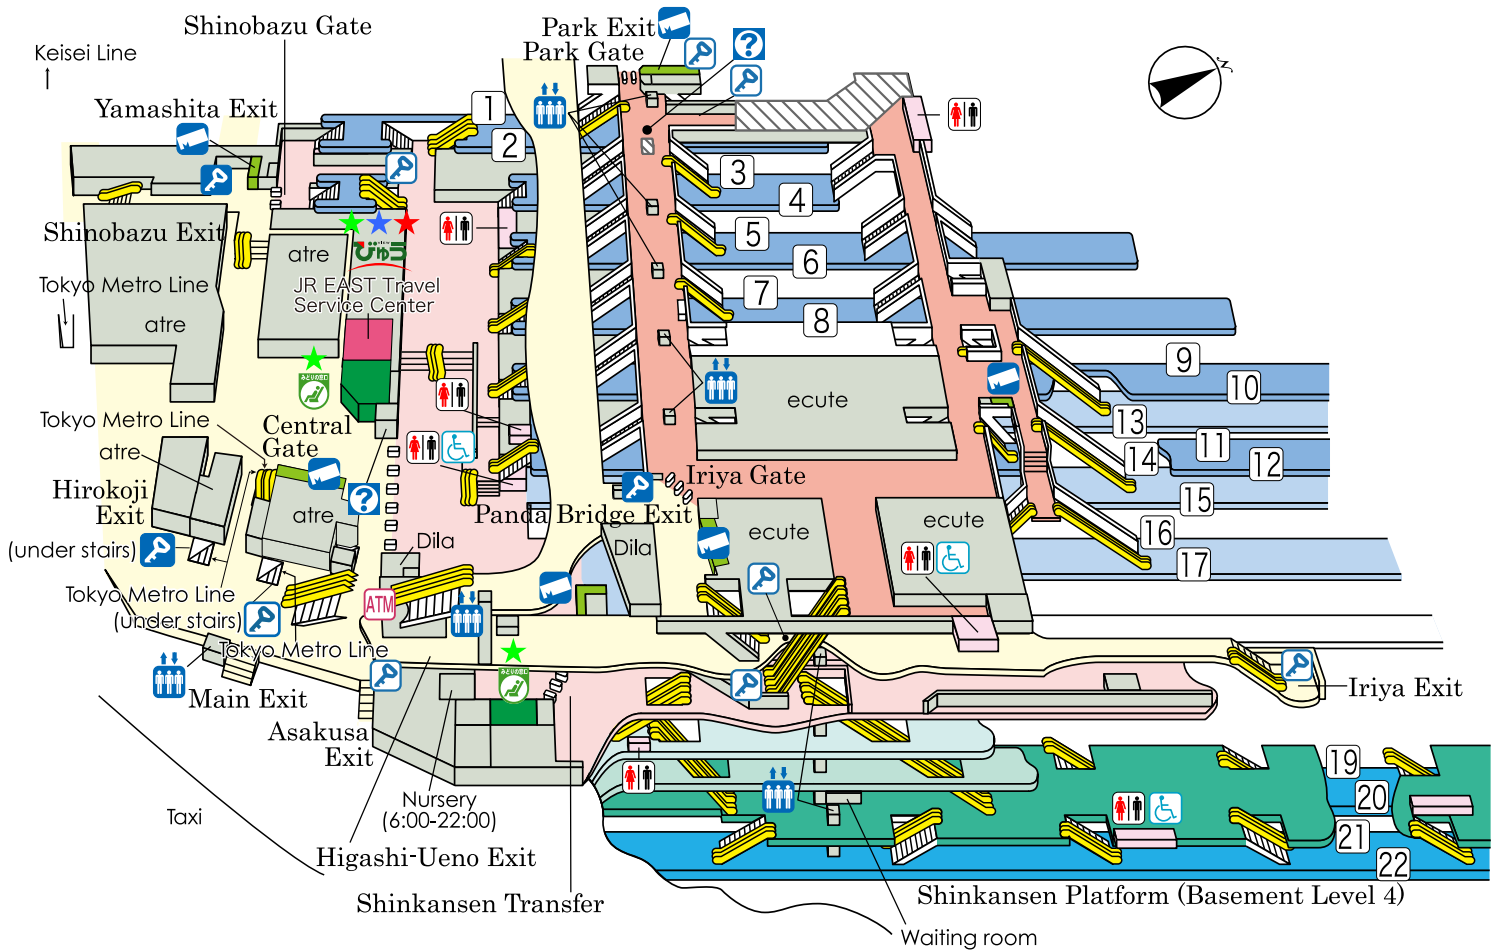

Ueno Station

©KOTSUSHIMBUNSHA
 < as of December 2018 >

Transfer Information

- | | |
|---|---|
| ① Keihin-Tohoku Line for Omiya | ⑨ Ueno-Tokyo Line, Joban Line |
| ② Yamanote Line Inner Tracks for Ikebukuro | ⑩⑪⑫ Joban Line |
| ③ Yamanote Line Outer Tracks for Shinagawa | ⑬⑭⑮ Tohoku Line (Utsunomiya Line), Takasaki Line |
| ④ Keihin-Tohoku Line for Ofuna | ⑯ Joban Line (Limited Express),
Tohoku Line (Utsunomiya Line), Takasaki Line |
| ⑤ Tohoku Line (Utsunomiya Line), Takasaki Line | ⑰ Joban Line (Limited Express) |
| ⑥ Tohoku Line (Utsunomiya Line), Takasaki Line,
Joban Line | ⑲⑳㉑㉒ Tohoku, Yamagata, Akita, Hokkaido,
Joetsu, Hokuriku Shinkansen |
| ⑦ Ueno-Tokyo Line | |
| ⑧ Ueno-Tokyo Line, Joban Line (Limited Express) | |

JR Reservation Ticket Offices ("Midori-no-madoguchi")	View Plaza	Information Center	Coin-operated Lockers (Extra large/large available)
Ticket Vending Machines	Elevator	Escalator	Gate
Restroom	Facility for the Handicapped	1 Track (Platform)	Coin-operated Lockers (Midsize/standard only)