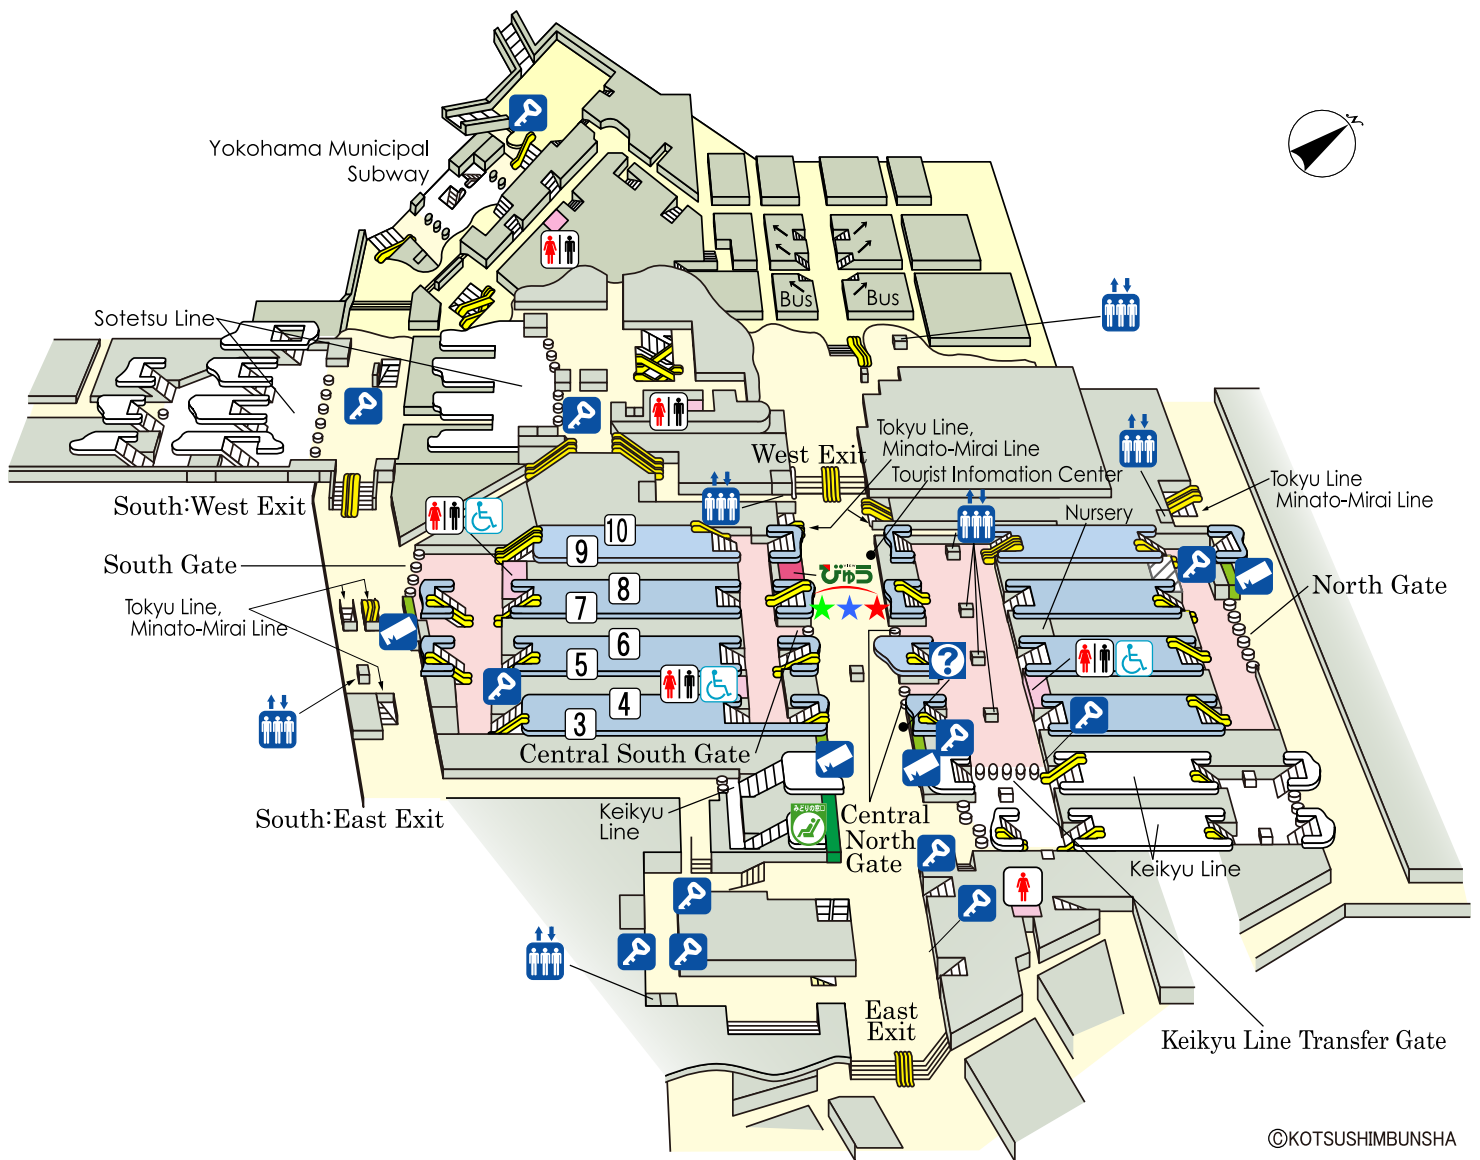

# Yokohama Station

©KOTSUSHIMBUNSHA

< as of January 2019 >

## Transfer Information

- ③ Negishi Line for Ofuna
- ④ Keihin-Tohoku Line for Omiya, Yokohama Line for Hachioji
- ⑤⑥ Tokaido Line for Odawara, Atami
- ⑦⑧ Tokaido Line, Ueno-Tokyo Line for Shinagawa, Tokyo, Ueno
- ⑨ Yokosuka Line for Kamakura, Yokosuka, Kurihama  
Shonan-Shinjuku Line for Kozu
- ⑩ Yokosuka Line for Tokyo  
Shonan-Shinjuku Line for Shinjuku, Omiya  
"Narita Express" for Narita Airport

JR Reservation Ticket Offices ("Midori-no-madoguchi")
 View Plaza
 Ticket Vending Machines
 a coin-operated locker
 Gate

Restroom
 Facility for the Handicapped
 Elevator
 Information Center
 Escalator
 1 Track (Platform)