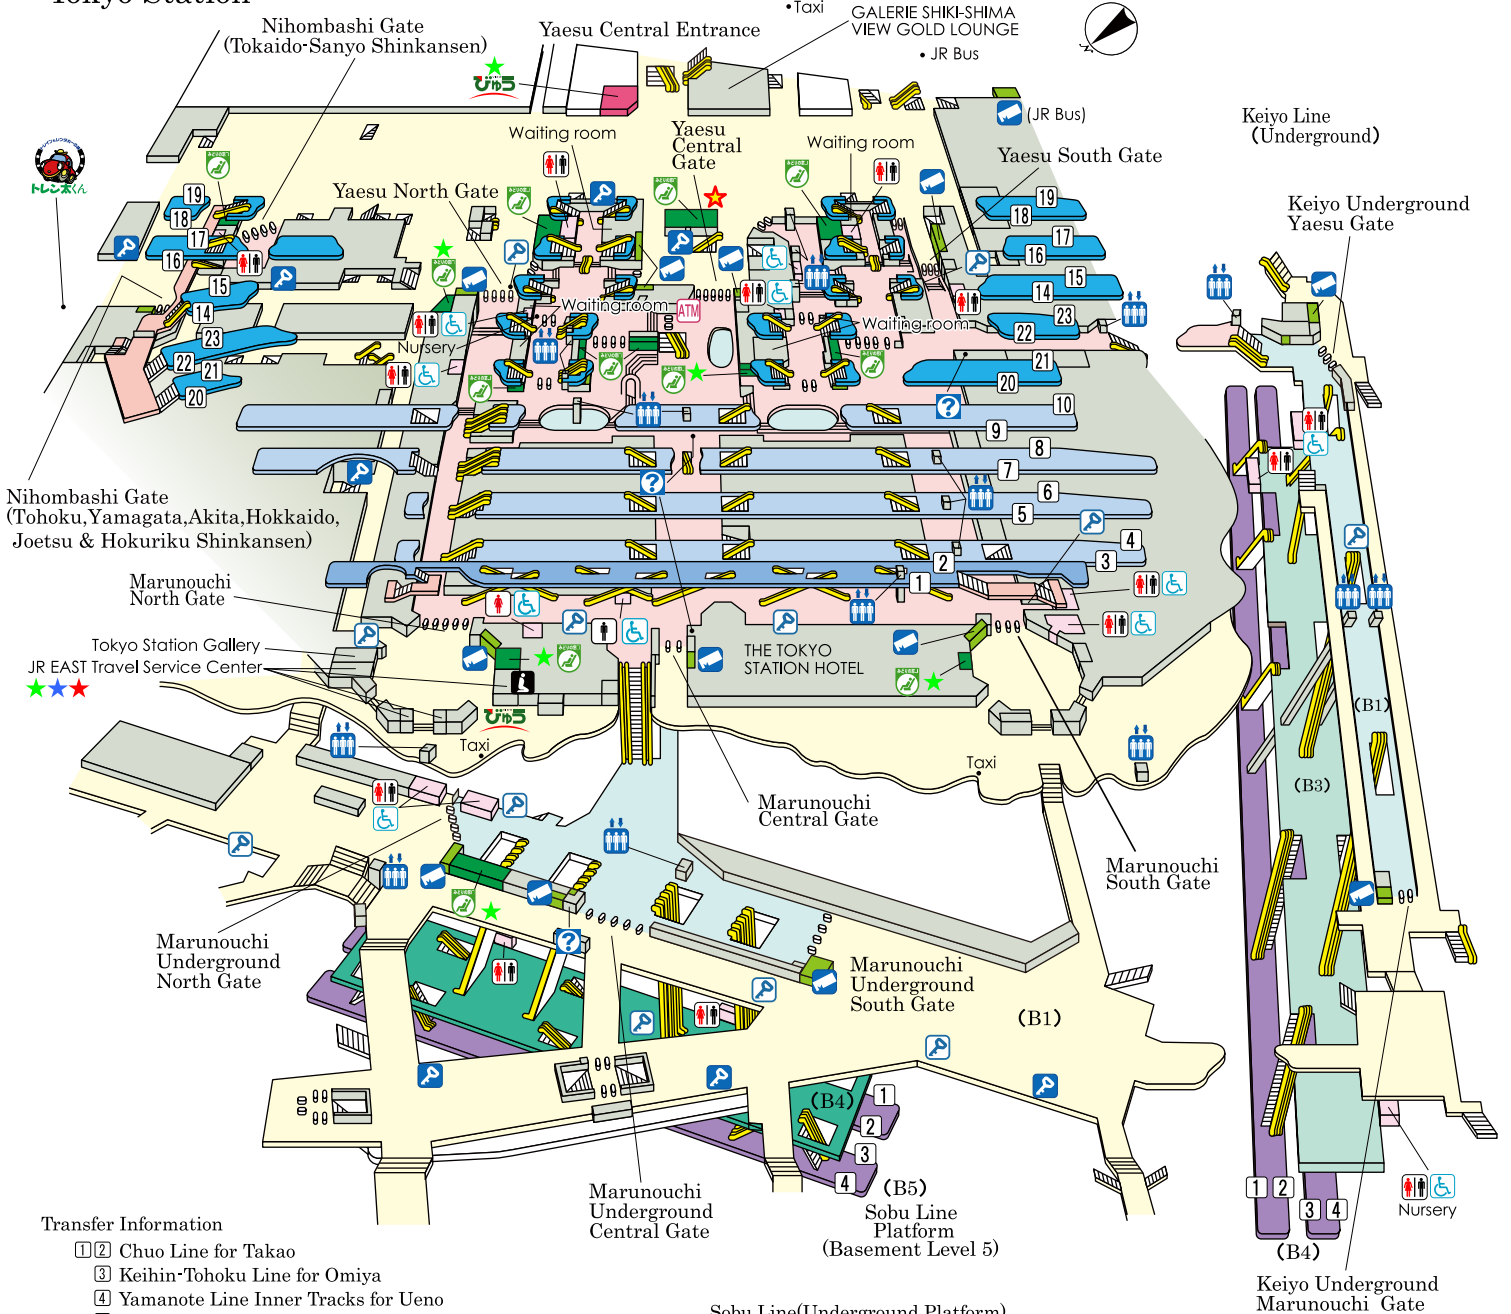

# Tokyo Station

## Transfer Information

- ①② Chuo Line for Takao
  - ③ Keihin-Tohoku Line for Omiya
  - ④ Yamanote Line Inner Tracks for Ueno
  - ⑤ Yamanote Line Outer Tracks for Shinagawa
  - ⑥ Keihin-Tohoku Line for Ofuna
  - ⑦⑧ Ueno-Tokyo Line for Utsunomiya, Takasaki, Joban Line
  - ⑨⑩ Tokaido Line
  - ⑪⑫ Tokaido Line
- Shinkansen**
- 14~19 Tokaido, San-yo Shinkansen
  - 20~23 Tohoku, Yamagata, Akita, Hokkaido, Joetsu, Hokuriku Shinkansen

- Sobu Line (Underground Platform)**
- ①②③④ Sobu Line, Yokosuka Line for Boso (Rapid-service Train) for Choshi (Limited Express) "Narita Express" for Narita Airport
- Keiyo Line (Underground Platform)**
- ①②③④ For Boso (Limited Express, Rapid-service Train) Keiyo Line for Maihama, Soga Musashino Line for Maihama, Nishi-Funabashi

©KOTSUSHIMBUNSHA  
< as of January 2019 >

JR Reservation Ticket Offices ("Midori-no-madoguchi")	View Plaza	Rent a Car	Coin-operated Lockers (Extra large/large available)
Ticket Vending Machines	Elevator	Information Center	Coin-operated Lockers (Midsize/standard only)
Restroom	Facility for the Handicapped	Escalator	Gate
ATM : ATM for International Cards	Prayer Room		