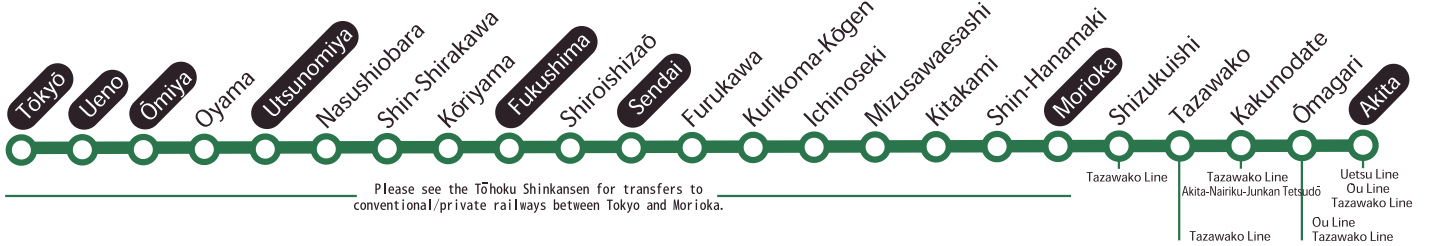

## Tōhoku Shinkansen

### Max Yamabiko / Max Nasuno / Yamabiko / Nasuno / Hayate

A long-distance line runs from the Tokyo metropolitan area to northern Tohoku. The Hayate takes you from Tōkyō to Hachinohe in about three hours.

## Akita Shinkansen

### Komachi

The Komachi takes you from Tōkyō to Akita in about four hours.