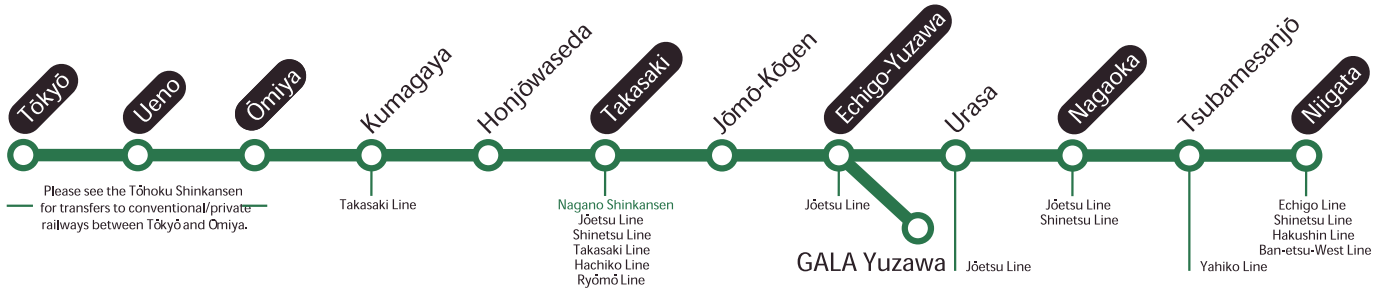

Jōetsu Shinkansen

Max Toki / Max Tanigawa / Toki / Tanigawa

The trip from Tōkyō to Niigata on the Jōetsu Shinkansen takes about two hours.