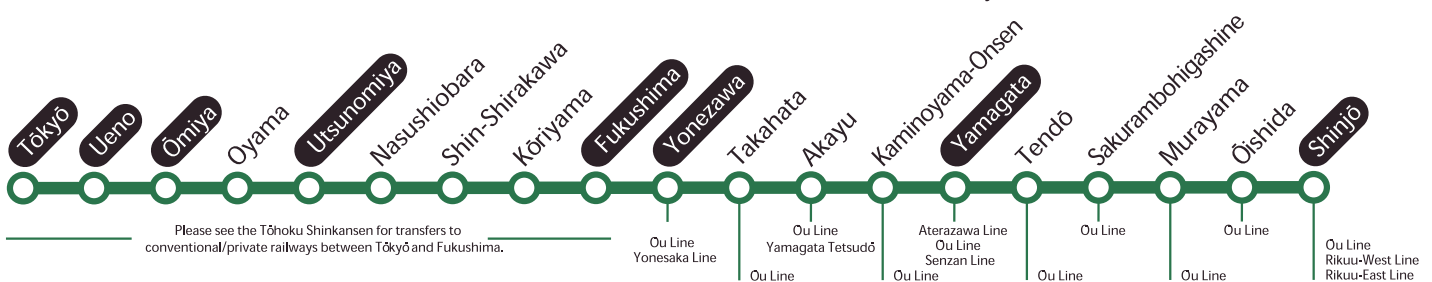

## Akita Shinkansen

### Komachi

The Komachi takes you from Tōkyō to Akita in about four hours.

## Yamagata Shinkansen

### Tsubasa

The Tsubasa travels on the conventional line between Fukushima and Shinjō.