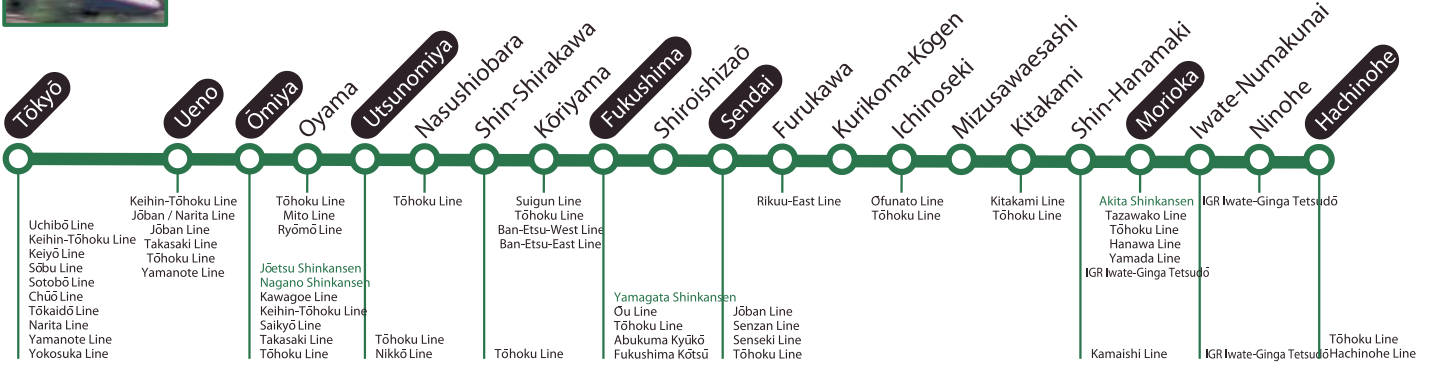

# Route Maps - JR East Major Route Shinkansen lines

## Tōhoku Shinkansen

### Max Yamabiko / Max Nasuno / Yamabiko / Nasuno / Hayate

A long-distance line runs from the Tokyo metropolitan area to northern Tohoku. The Hayate takes you from Tōkyō to Hachinohe in about three hours.

### Komachi

The Komachi takes you from Tōkyō to Akita in about four hours.