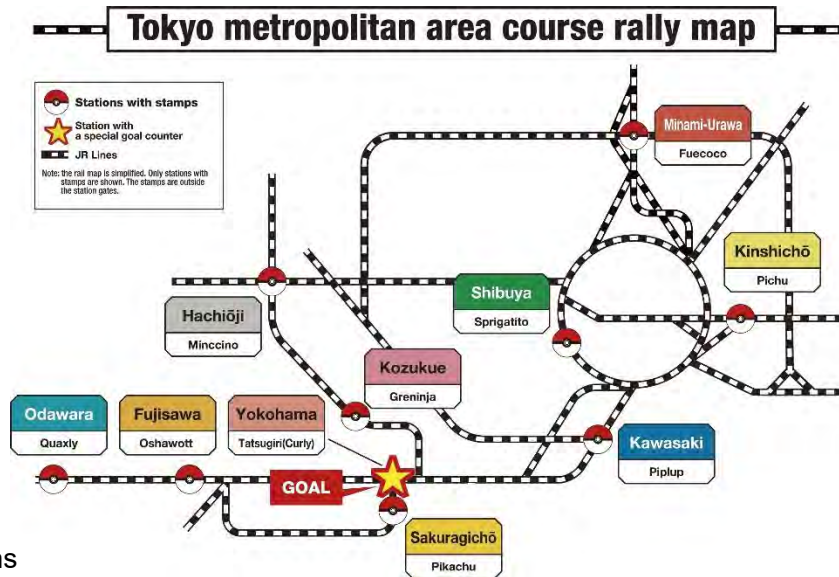

(3) Area, Stamp Locations and Hours

① Area

② Stamp Locations

■Tokyo Metropolitan Area Course Stations:

Kawasaki, Yokohama, Fujisawa, Odawara, Kozukue, Sakuragicho, Shibuya, Hachioji, Minami-Urawa, Kinshicho

■Shinkansen Course Stations:

Sendai, Morioka, Shin-Aomori, Echigo-Yuzawa, Nagano

*All stamps for the Shinkansen Course feature the same design.

*Stamps for the Tokyo Metropolitan Area Course stations will be outside the ticket gates. Stamps for the Shinkansen Course stations will be inside the ticket gates.

③ Hours

■First train to last train *Shibuya Station: 7:00 AM to 10:00 PM

(4) Prize Claim Counter Location and Hours

■Location: Yokohama Station

B2F Northern Passage