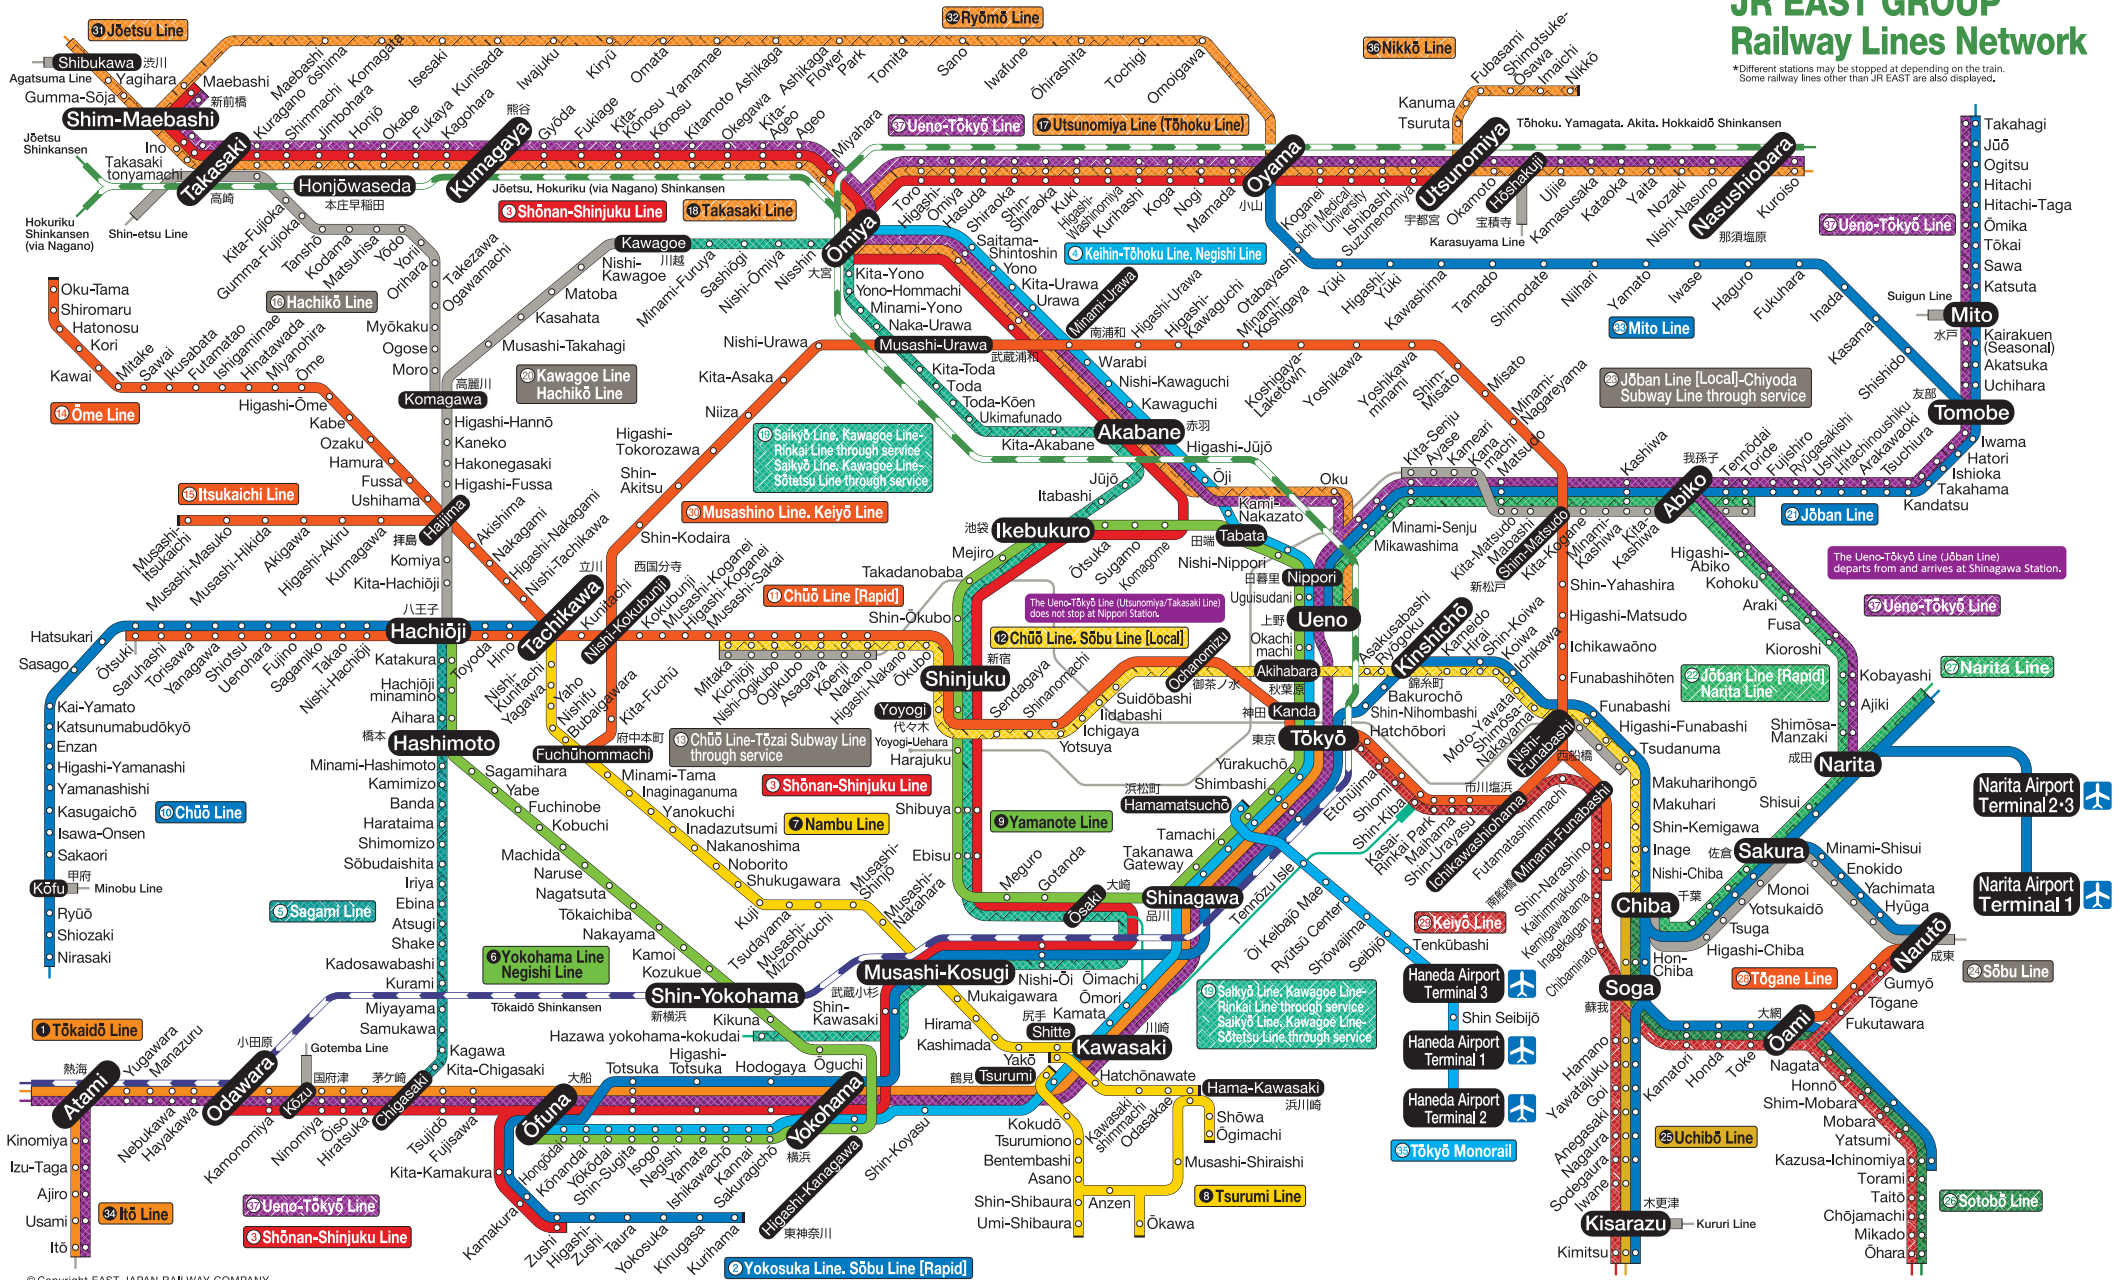

JR EAST GROUP Railway Lines Network

① Tōkaidō Line ② Yokosuka Line Sōbu Line [Rapid] ③ Shōnan-Shinjuku Line ④ Keihin-Tōhoku Line Negishi Line ⑤ Sagami Line ⑥ Yokohama Line Negishi Line ⑦ Nambu Line ⑧ Tsurumi Line	⑨ Yamanote Line ⑩ Chūō Line ⑪ Chūō Line [Rapid] ⑫ Chūō Line Sōbu Line [Local] ⑬ Chūō Line-Tōzai Subway Line through service ⑭ Ōme Line ⑮ Itsukaichi Line	⑯ Hachikō Line ⑰ Utsunomiya Line (Tōhoku Line) ⑱ Takasaki Line ⑲ Saikyō Line, Kawagoe Line-Rinkai Line through service ⑳ Saikyō Line, Kawagoe Line-Sōtetsu Line through service ㉑ Kawagoe Line Hachikō Line ㉒ Jōban Line ㉓ Jōban Line [Rapid] Narita Line	㉔ Jōban Line [Local]-Chiyoda Subway Line through service ㉕ Sōbu Line ㉖ Uchibō Line ㉗ Sotobō Line ㉘ Tōkyō Monorail ㉙ Tōgane Line ㉚ Keiyō Line	㉛ Musashino Line Keiyō Line ㉜ Jōetsu Line ㉝ Ryōmō Line ㉞ Mito Line ㉟ Tōkyō Line ㊱ Tōkyō Monorail ㊲ Nikkō Line ㊳ Ueno-Tōkyō Line