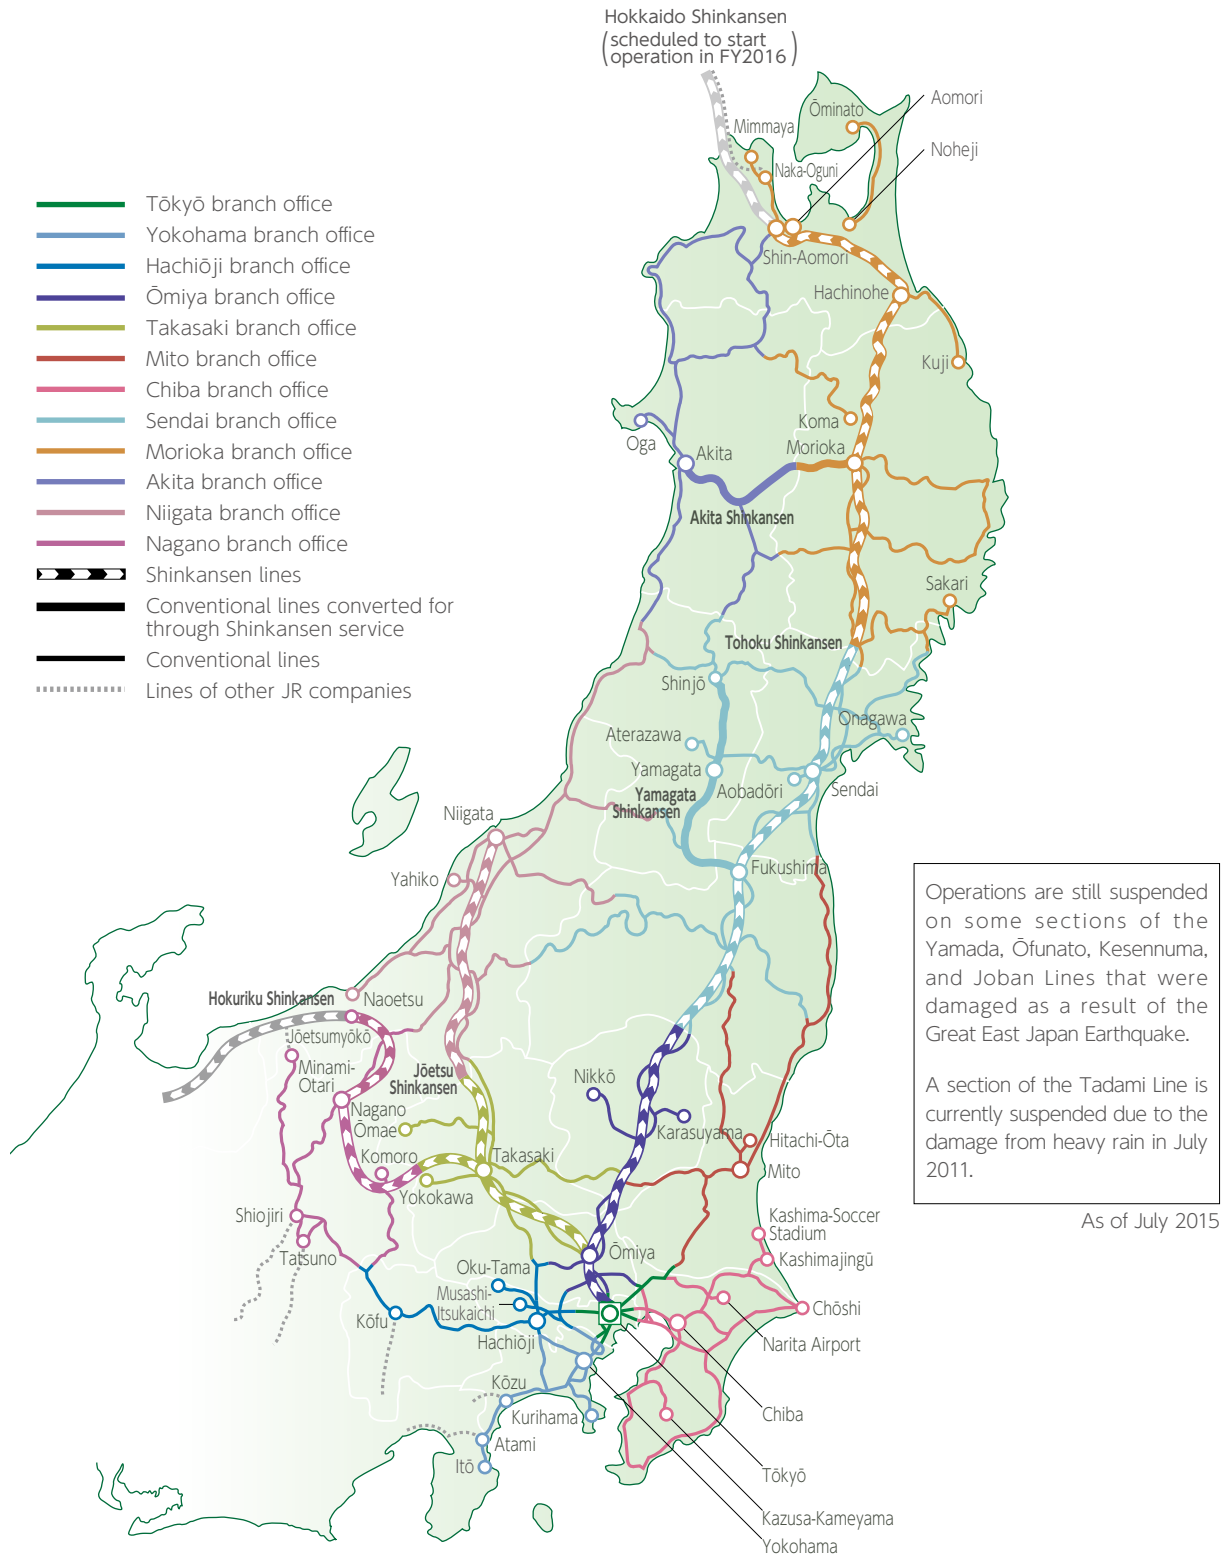

Service Area

Passenger line network	Shinkansen lines: 1,194.2km Conventional lines: 6,264.0 km
Number of stations	1,665
Total number of trains in operation per day	12,416 (Timetable revised in March 2015)
Total number of passengers per day	approx. 17.00 million