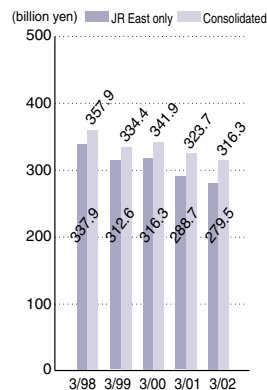

Outline of Company (As of March 31, 2002)

Corporate name	East Japan Railway Company
Address	2-2 Yoyogi 2-chome, Shibuya-ku, Tokyo, Japan
Established	April 1, 1987
Capital	¥200.0 billion

Number of employees	72,645 people
Passenger line network	7,538.1km · Shinkansen lines 956.3km · Conventional lines 6,581.8km
Number of stations	1,712 stations
Average daily train runs	12,496 (based on the schedule set in December 2001)
Passengers served daily	16.02 million passengers
Business description	Transport, businesses utilizing station space, shopping center/office services, and other businesses

Trends in operating revenue

Trends in operating profit

Organization