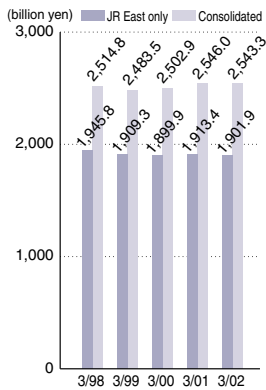

Outline of Company (As of March 31, 2002)

Corporate name	East Japan Railway Company
Address	2-2 Yoyogi 2-chome, Shibuya-ku, Tokyo, Japan
Established	April 1, 1987
Capital	¥200.0 billion

Number of employees	72,645 people
Passenger line network	7,538.1km · Shinkansen lines 956.3km · Conventional lines 6,581.8km
Number of stations	1,712 stations
Average daily train runs	12,496 (based on the schedule set in December 2001)
Passengers served daily	16.02 million passengers
Business description	Transport, businesses utilizing station space, shopping center/office services, and other businesses

Trends in operating revenue

Trends in operating profit

Organization