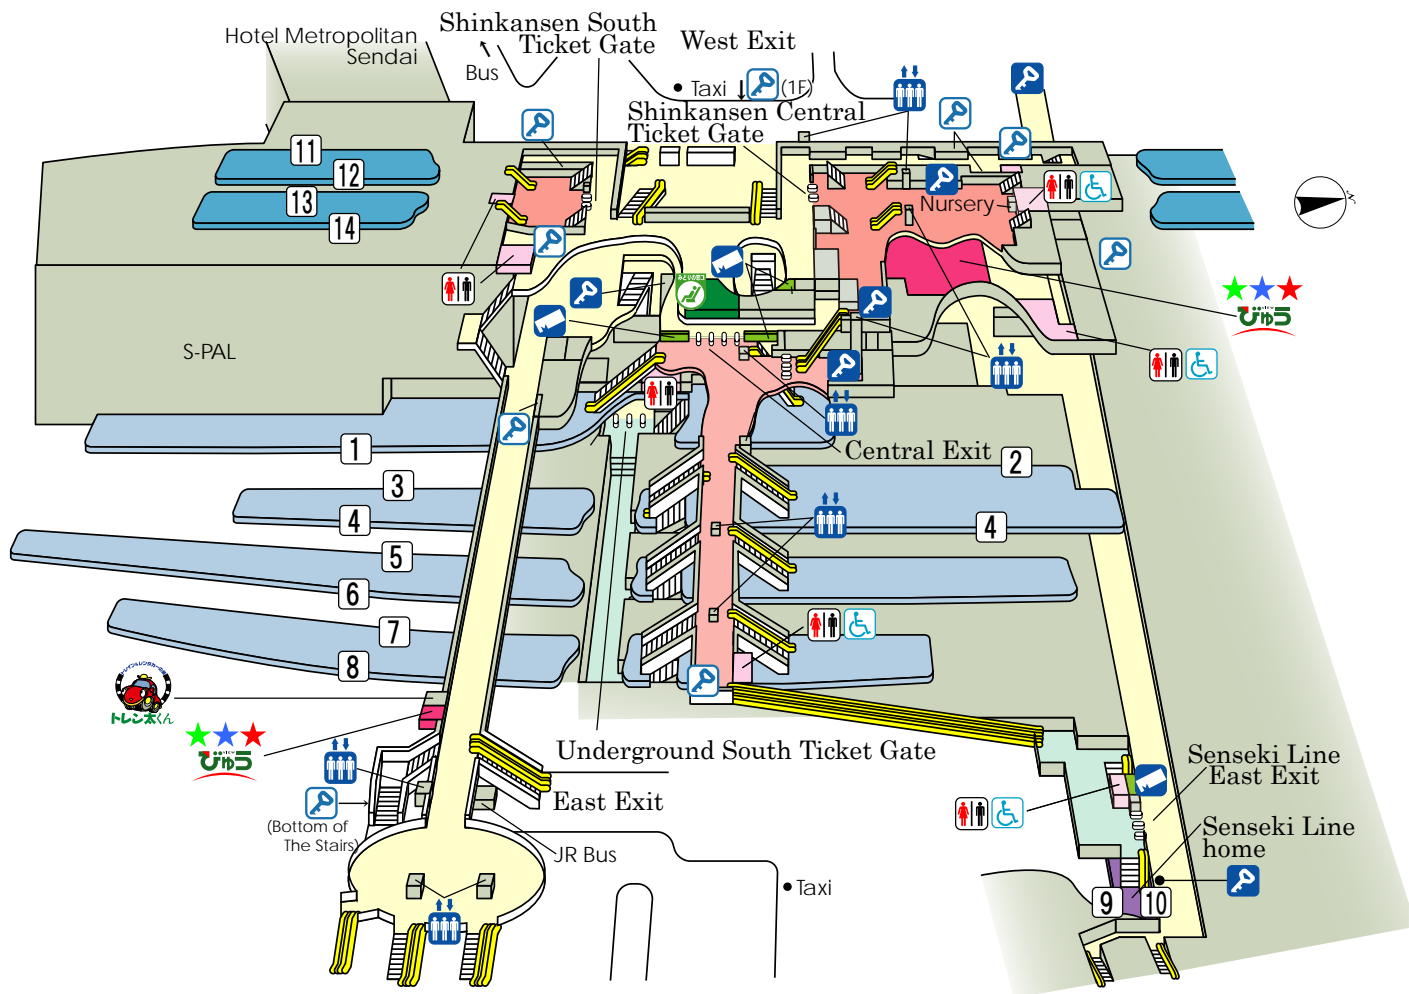

Sendai Station

©KOTSUSHIMBUNSHA

Transfer Information

< as of February 2012 >

- 1 Tohoku Line
- 2 Tohoku Line
- 3 Tohoku Line, Joban Line
- 3 4 Sendai Airport Transit
- 4 5 6 Tohoku Line, Joban Line
- 7 8 Tohoku Line, Senzan Line, Joban Line
- 9 10 Senseki Line
- 11 12 Tohoku, Akita Shinkansen
- 13 14 Tohoku, Akita Shinkansen

JR Reservation Ticket Offices ("Midori-no-madoguchi")	View Plaza	Rent a Car	Coin-operated Lockers (Extra large/large available)
Ticket Vending Machines	Elevator	Information Center	Coin-operated Lockers (Midsize/standard only)
Restroom	Facility for the Handicapped	Escalator	Ticket Gate
			Track (Platform)