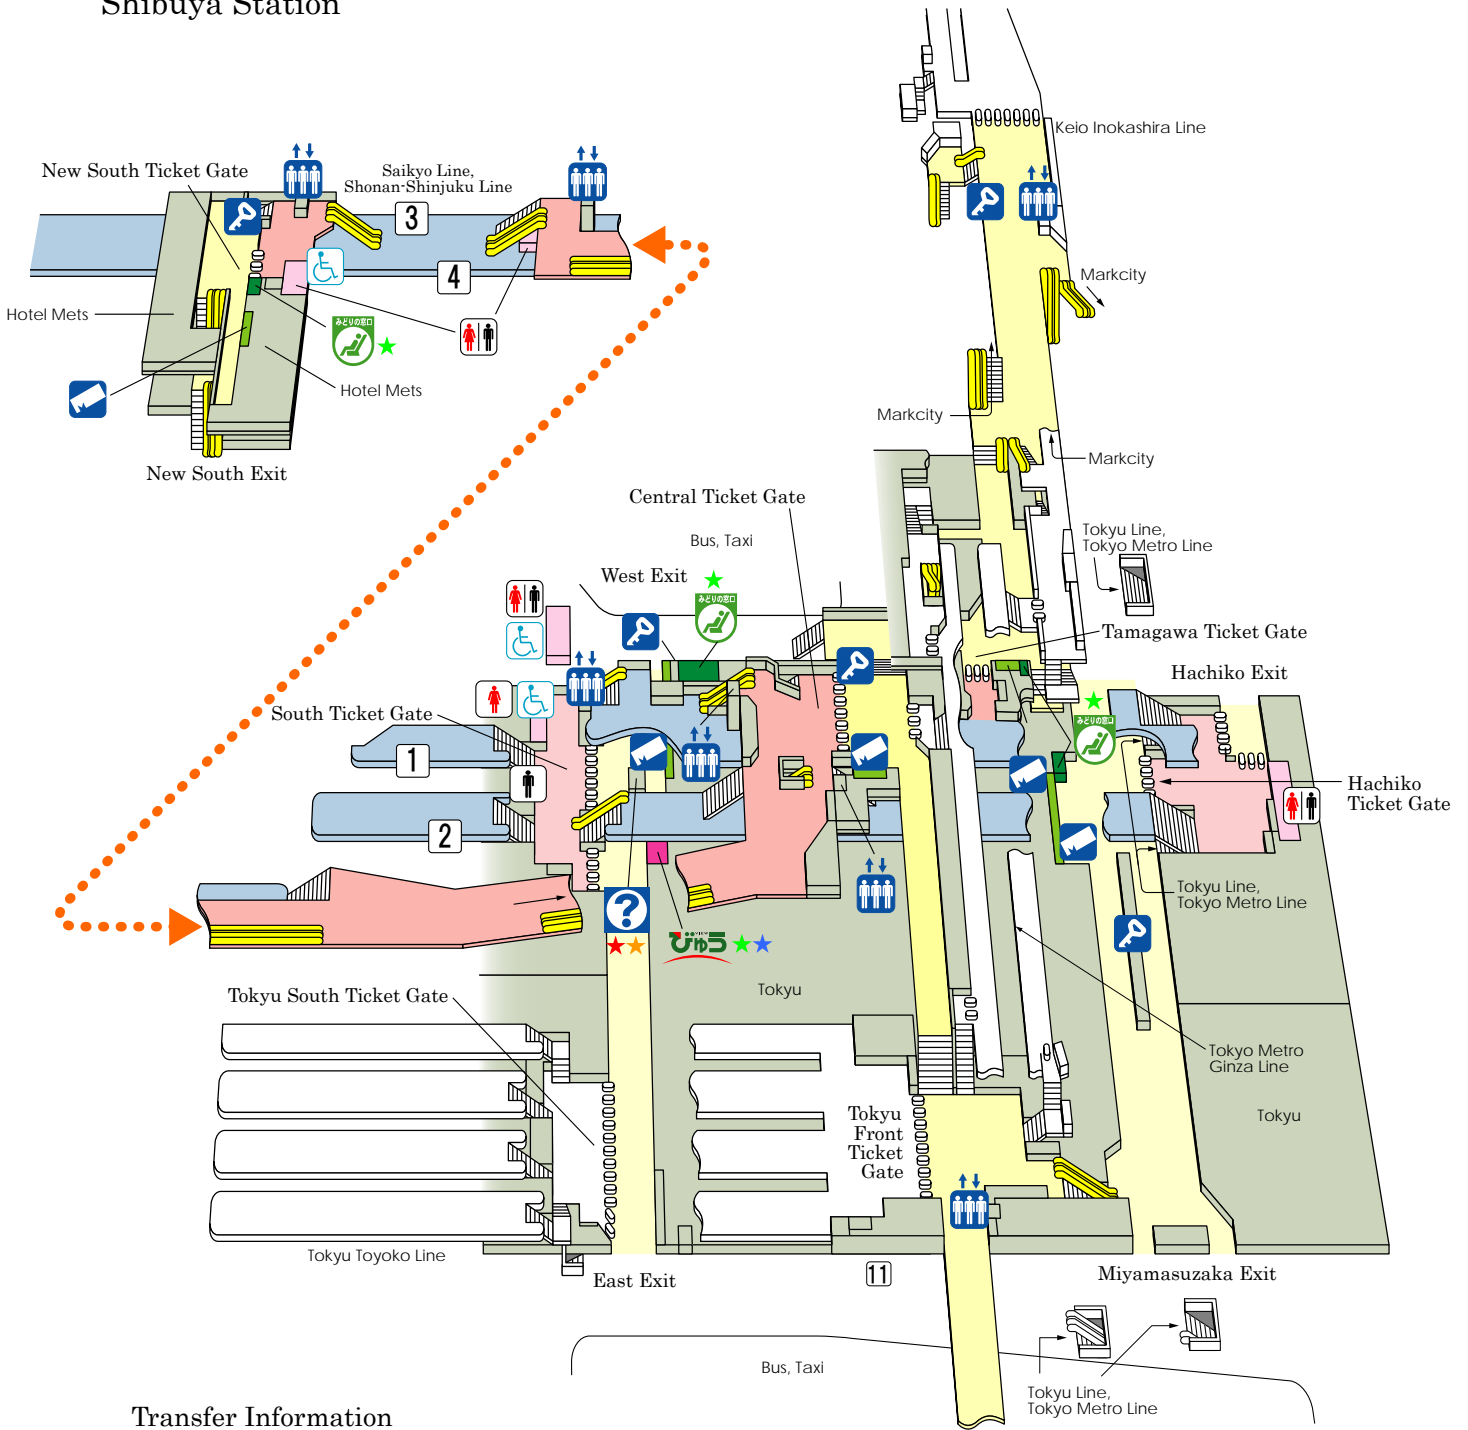

Shibuya Station

Transfer Information

- ① Yamanote Line Outer Tracks for Shinjuku, Ikebukuro
- ② Yamanote Line Inner Tracks for Shinagawa, Tokyo
- ③ Saikyo Line, Shonan-Shinjuku Line for Shinjuku, Omiya
"Narita Express"
- ④ Saikyo Line, Shonan-Shinjuku Line for Osaki, Yokohama
"Narita Express" for Narita Airport

©KOTSUSHINBUNSHA
< as of June 2010 >

JR Reservation Ticket Offices ("Midori-no-madoguchi")
 View Plaza
 Ticket Vending Machines
 a coin-operated locker
 Ticket Gate

Restroom
 Facility for the Handicapped
 Elevator
 Information Center
 Escalator
 1 Track (Platform)