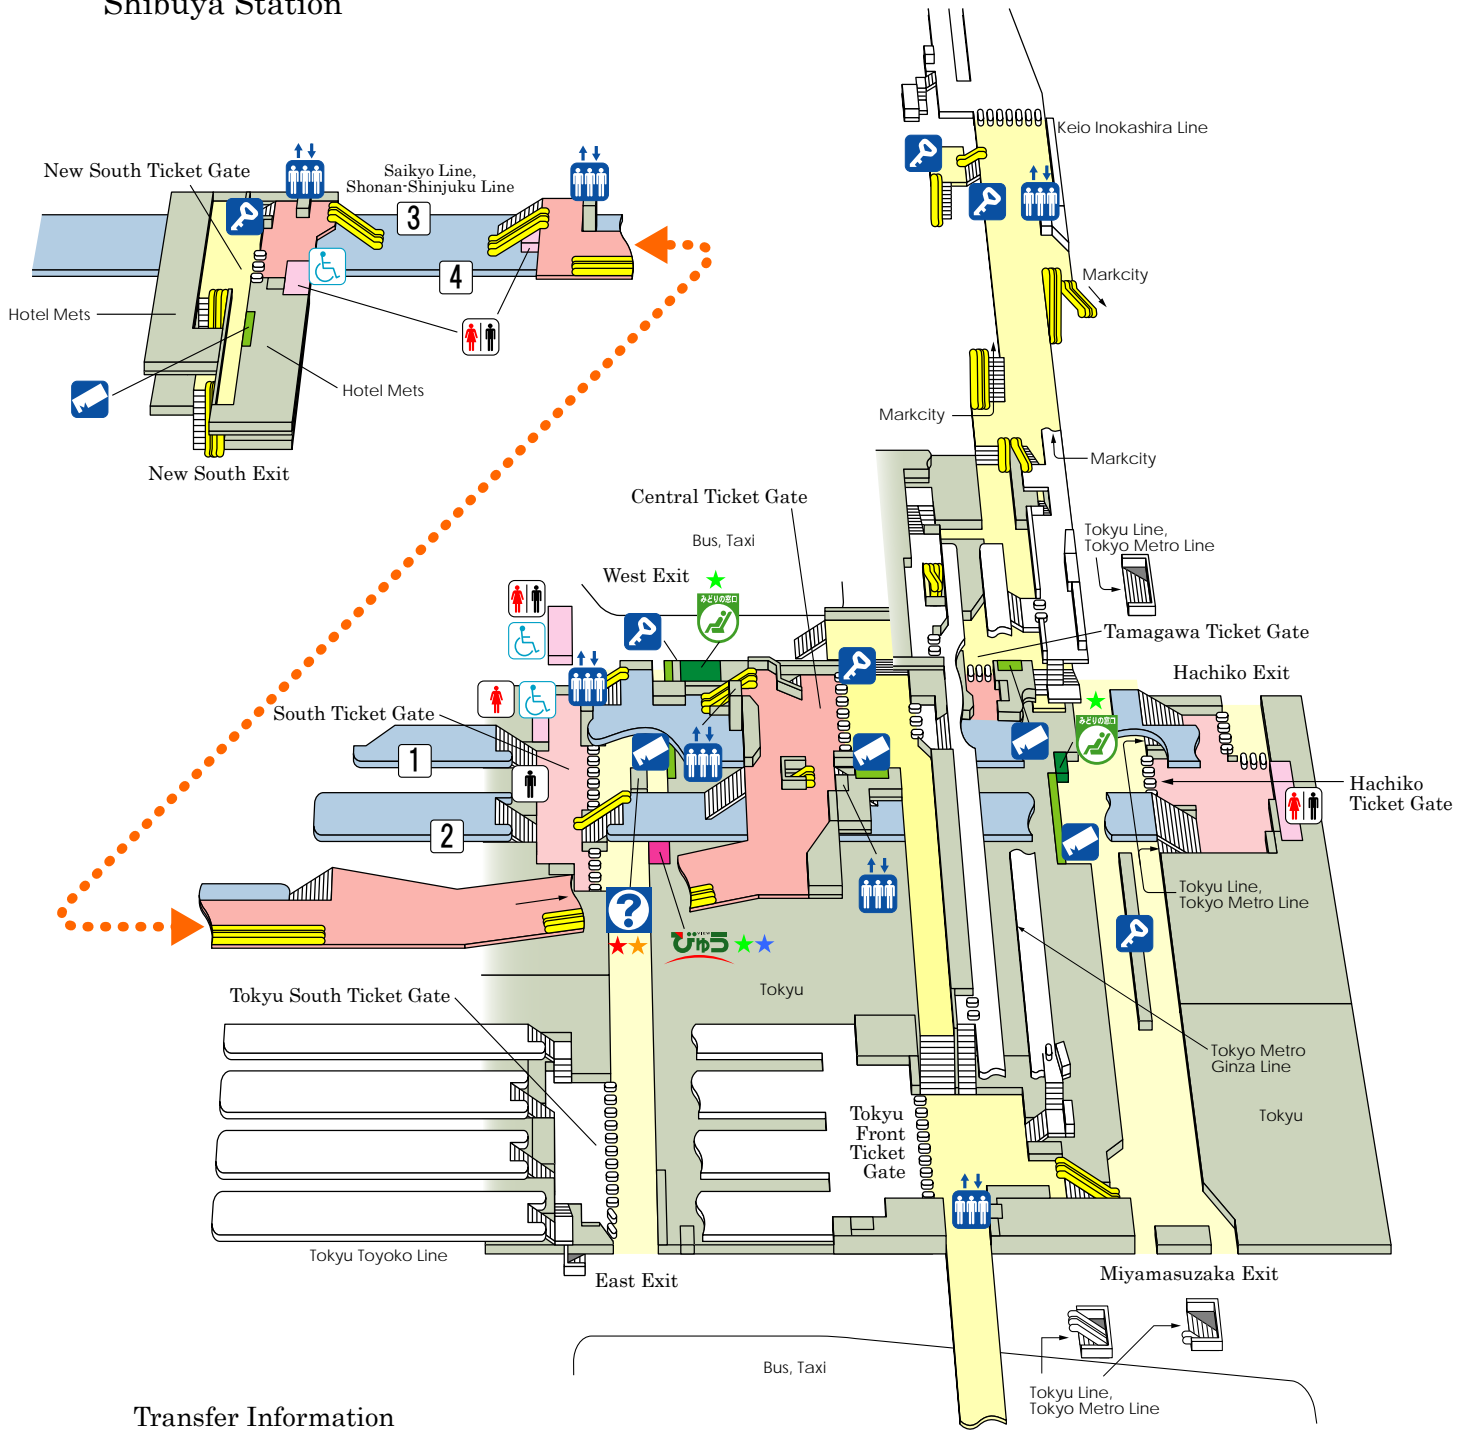

Shibuya Station

Transfer Information

- ① Yamanote Line Outer Tracks for Shinjuku, Ikebukuro
- ② Yamanote Line Inner Tracks for Shinagawa, Tokyo
- ③ Saikyo Line, Shonan-Shinjuku Line for Shinjuku, Omiya
"Narita Express"
- ④ Saikyo Line, Shonan-Shinjuku Line for Osaki, Yokohama
"Narita Express" for Narita Airport

©KOTSUSHIMBUNSHA
< as of January 2012 >

JR Reservation Ticket Offices ("Midori-no-madoguchi")
 View Plaza
 Ticket Vending Machines
 a coin-operated locker
 Ticket Gate

Restroom
 Facility for the Handicapped
 Elevator
 Information Center
 Escalator
 1 Track (Platform)