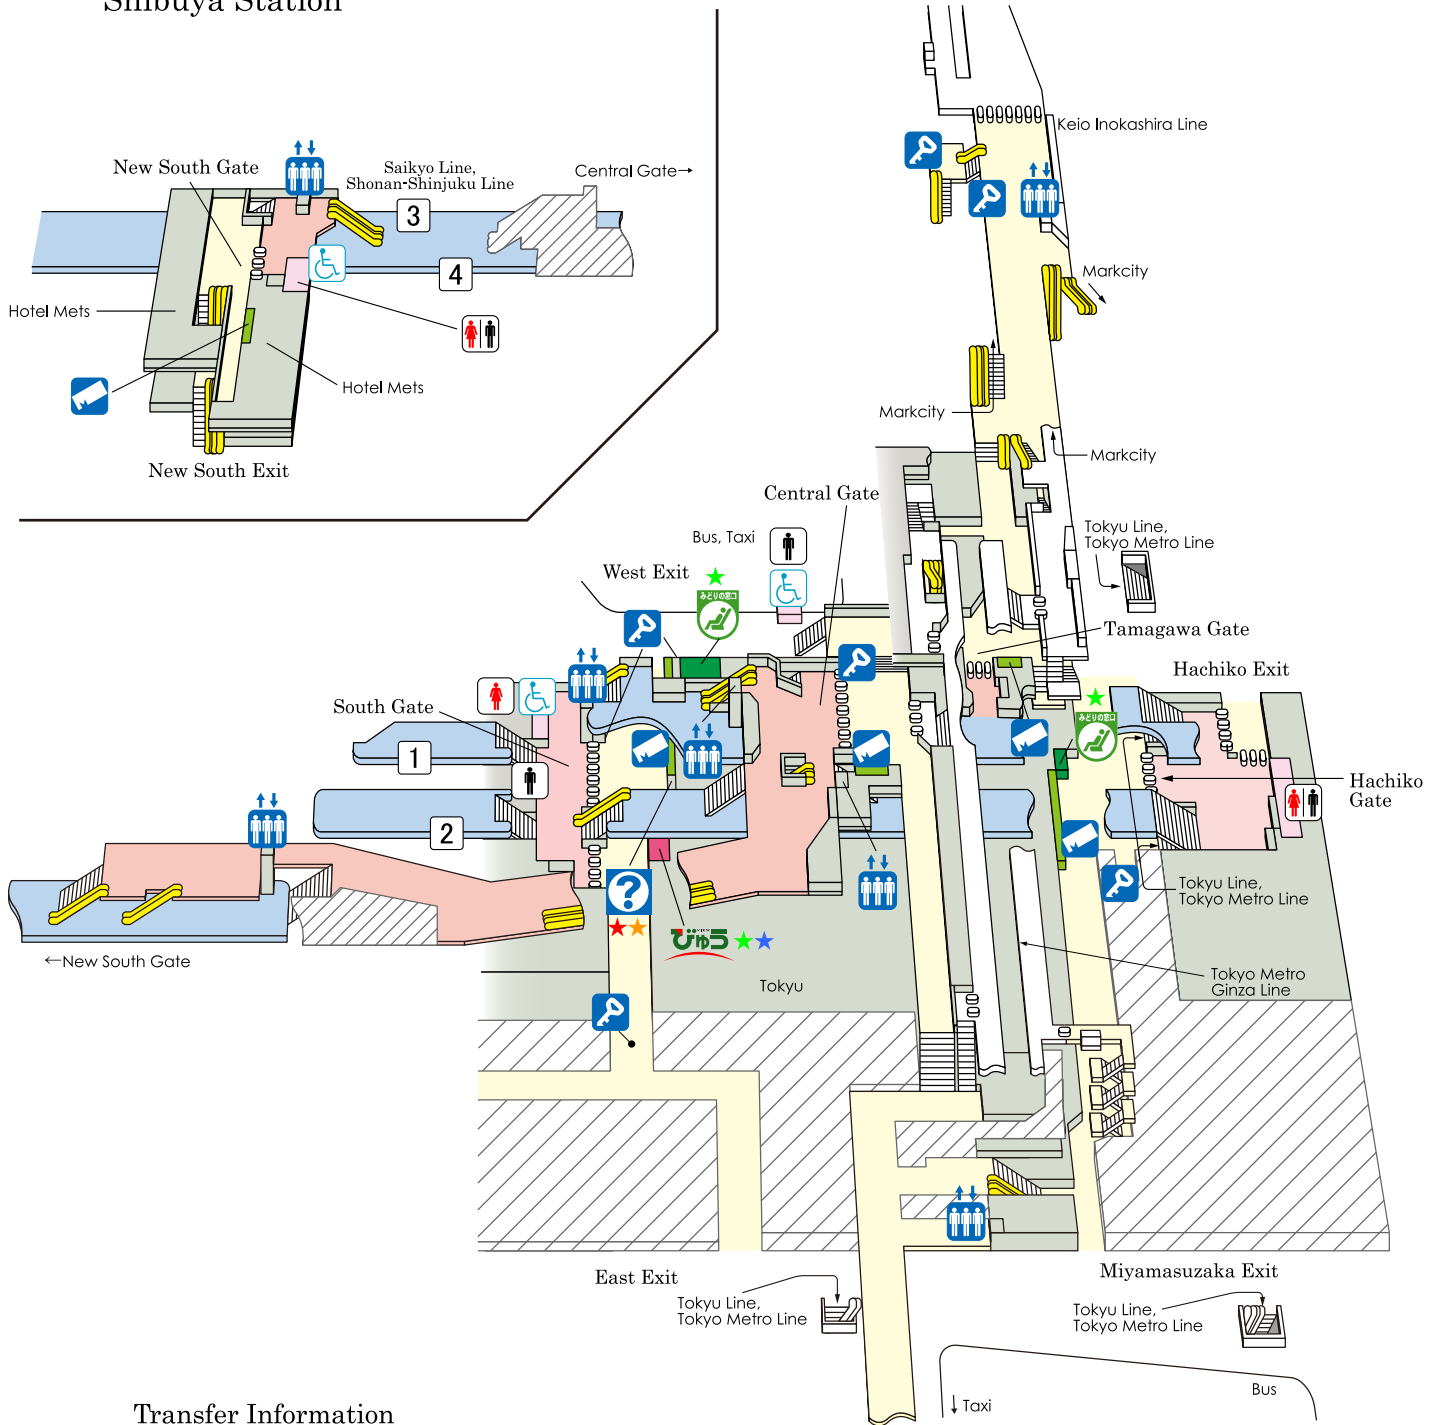

# Shibuya Station

## Transfer Information

- ① Yamanote Line Outer Tracks for Shinjuku, Ikebukuro
- ② Yamanote Line Inner Tracks for Shinagawa, Tokyo
- ③ Saikyo Line, Shonan-Shinjuku Line for Shinjuku, Omiya  
"Narita Express"
- ④ Saikyo Line, Shonan-Shinjuku Line for Osaki, Yokohama  
"Narita Express" for Narita Airport

©KOTSUSHIMBUNSHA  
< as of March 2017 >

JR Reservation Ticket Offices ("Midori-no-madoguchi")
 View Plaza
 Ticket Vending Machines
 a coin-operated locker
 Gate

Restroom
 Facility for the Handicapped
 Elevator
 Information Center
 Escalator
 1 Track (Platform)