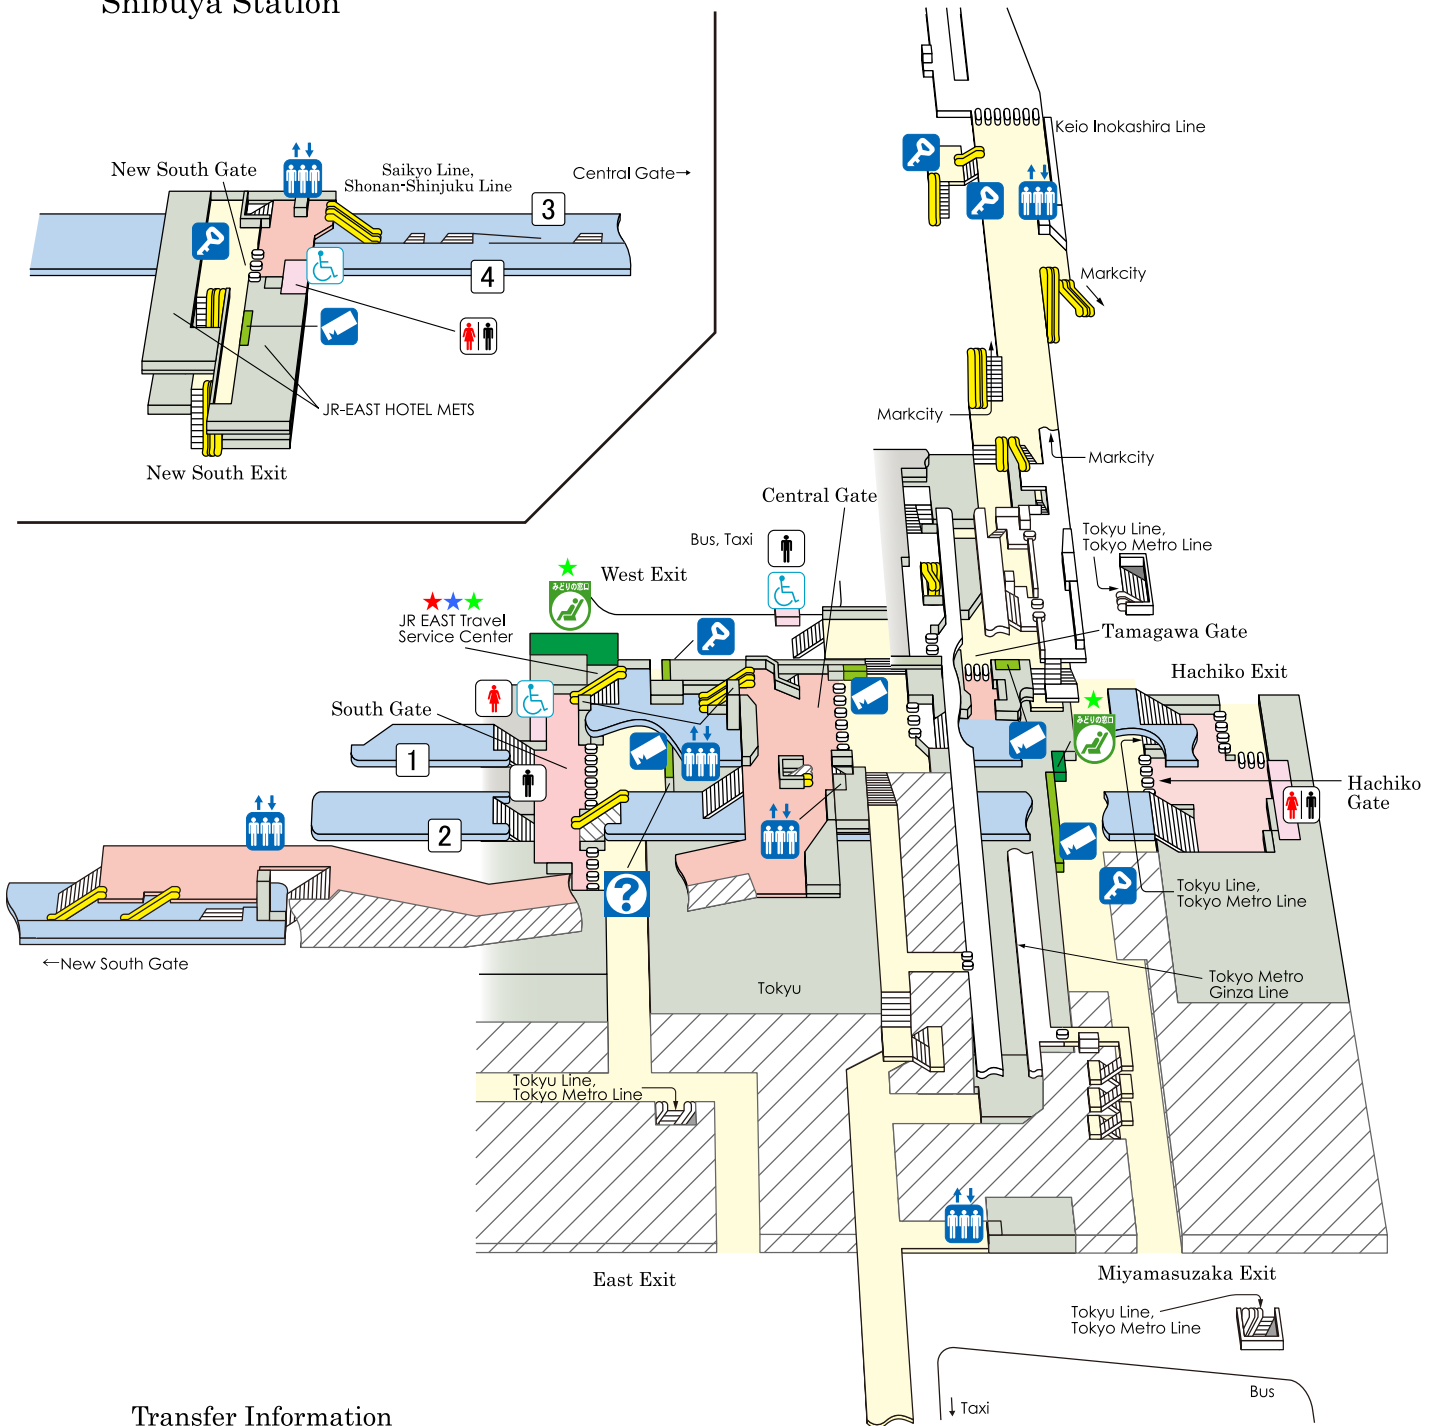

Shibuya Station

Transfer Information

- ① Yamanote Line Outer Tracks for Shinjuku, Ikebukuro
- ② Yamanote Line Inner Tracks for Shinagawa, Tokyo
- ③ Saikyo Line, Shonan-Shinjuku Line for Shinjuku, Omiya
"Narita Express"
- ④ Saikyo Line, Shonan-Shinjuku Line for Osaki, Yokohama
"Narita Express" for Narita Airport

©KOTSUSHIMBUNSHA
< as of October 2018 >

JR Reservation Ticket Offices ("Midori-no-madoguchi")
 View Plaza
 Ticket Vending Machines
 a coin-operated locker
 Gate

Restroom
 Facility for the Handicapped
 Elevator
 Information Center
 Escalator
 1 Track (Platform)