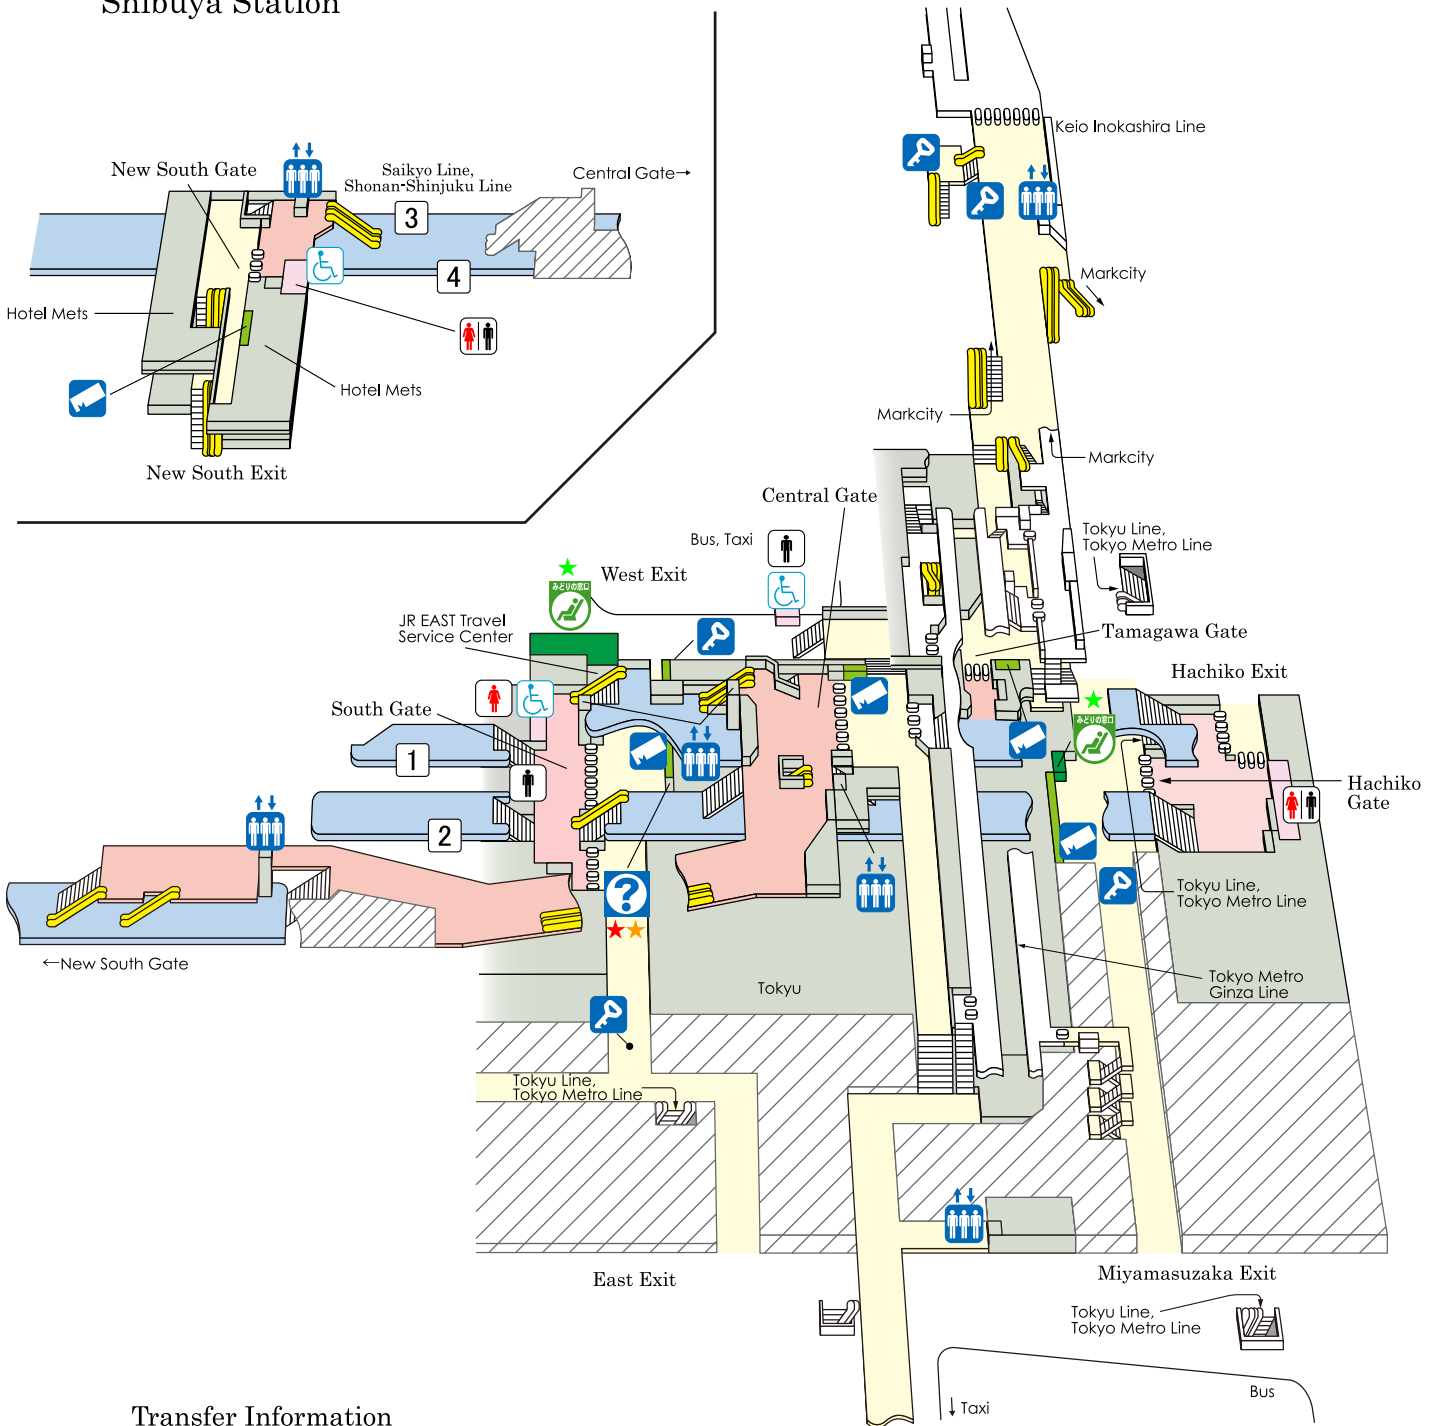

Shibuya Station

Transfer Information

- ① Yamanote Line Outer Tracks for Shinjuku, Ikebukuro
- ② Yamanote Line Inner Tracks for Shinagawa, Tokyo
- ③ Saikyo Line, Shonan-Shinjuku Line for Shinjuku, Omiya
"Narita Express"
- ④ Saikyo Line, Shonan-Shinjuku Line for Osaki, Yokohama
"Narita Express" for Narita Airport

©KOTSUSHIMBUNSHA
< as of December 2017 >

JR Reservation Ticket Offices ("Midori-no-madoguchi")
 View Plaza
 Ticket Vending Machines
 a coin-operated locker
 Gate

Restroom
 Facility for the Handicapped
 Elevator
 Information Center
 Escalator
 1 Track (Platform)