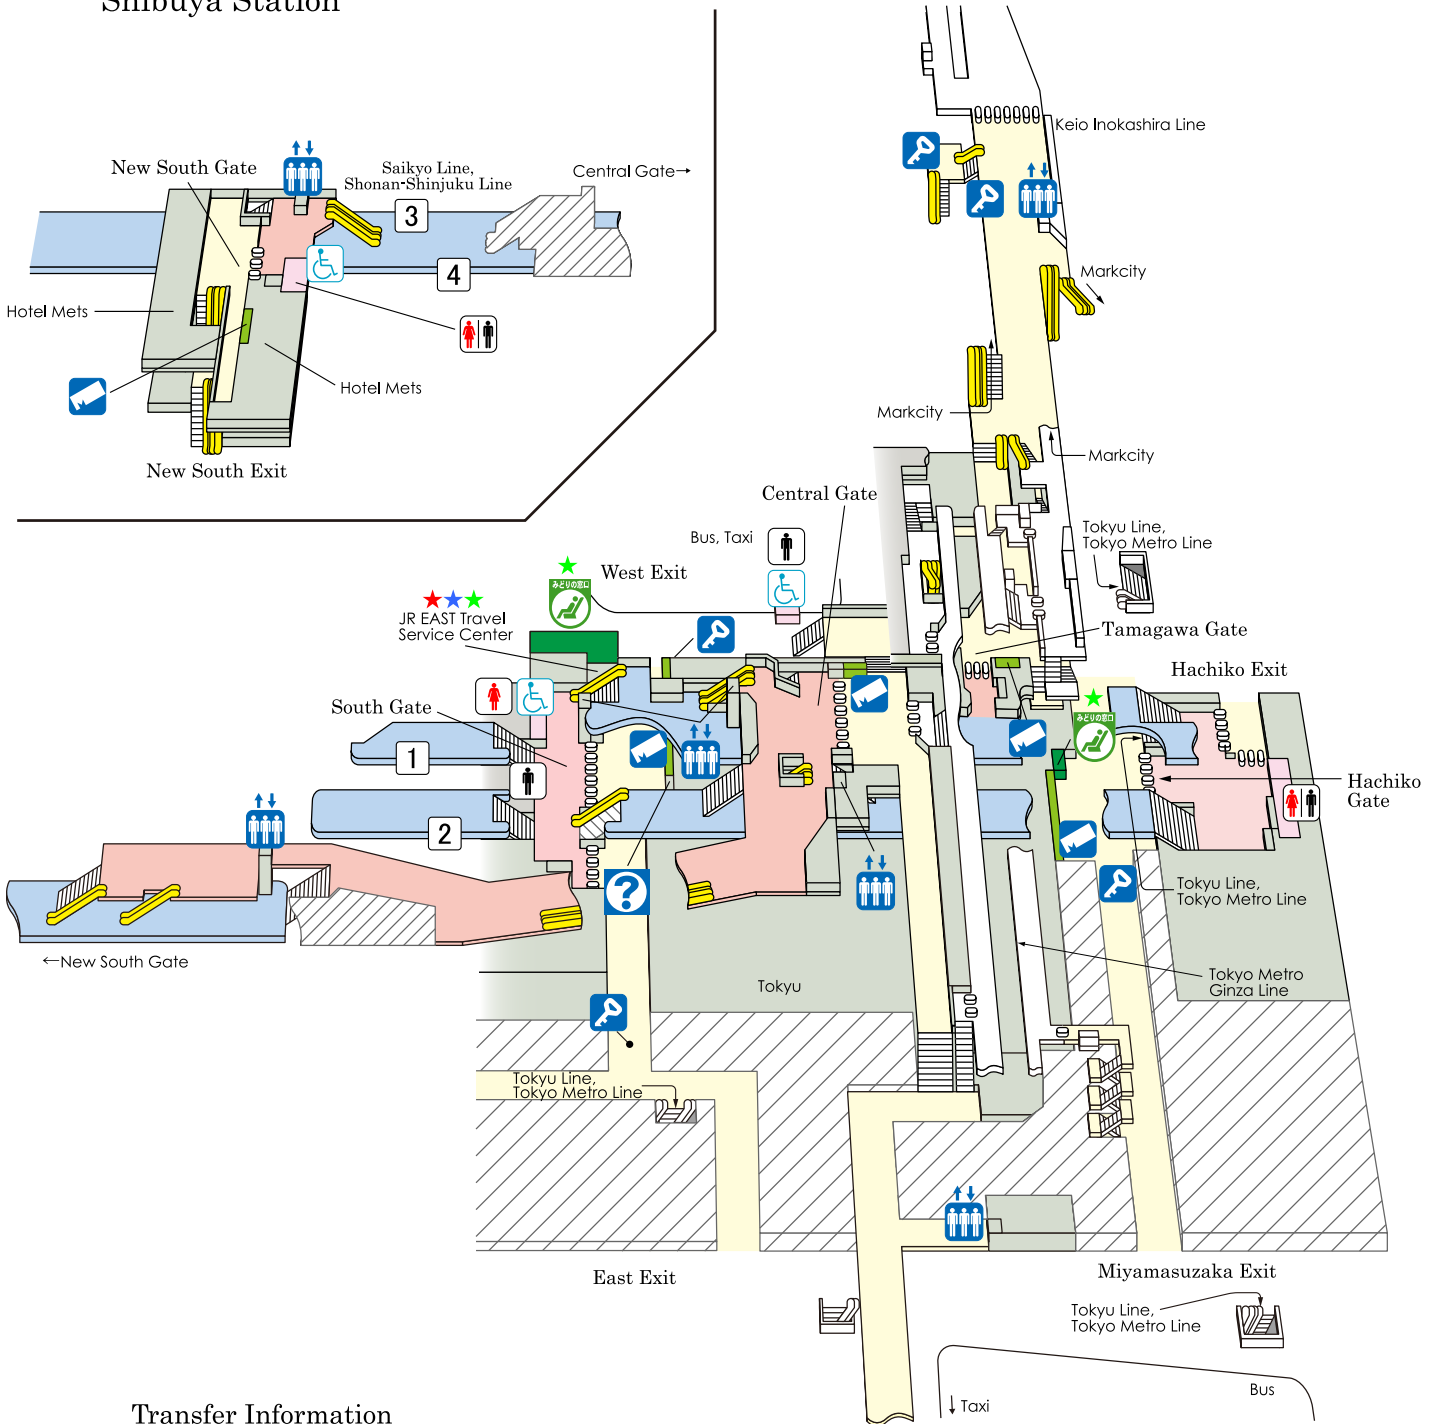

# Shibuya Station

## Transfer Information

- ① Yamanote Line Outer Tracks for Shinjuku, Ikebukuro
- ② Yamanote Line Inner Tracks for Shinagawa, Tokyo
- ③ Saikyo Line, Shonan-Shinjuku Line for Shinjuku, Omiya  
"Narita Express"
- ④ Saikyo Line, Shonan-Shinjuku Line for Osaki, Yokohama  
"Narita Express" for Narita Airport

©KOTSUSHIMBUNSHA  
< as of March 2018 >

JR Reservation Ticket Offices ("Midori-no-madoguchi")
 View Plaza
 Ticket Vending Machines
 a coin-operated locker
 Gate

Restroom
 Facility for the Handicapped
 Elevator
 Information Center
 Escalator
 1 Track (Platform)