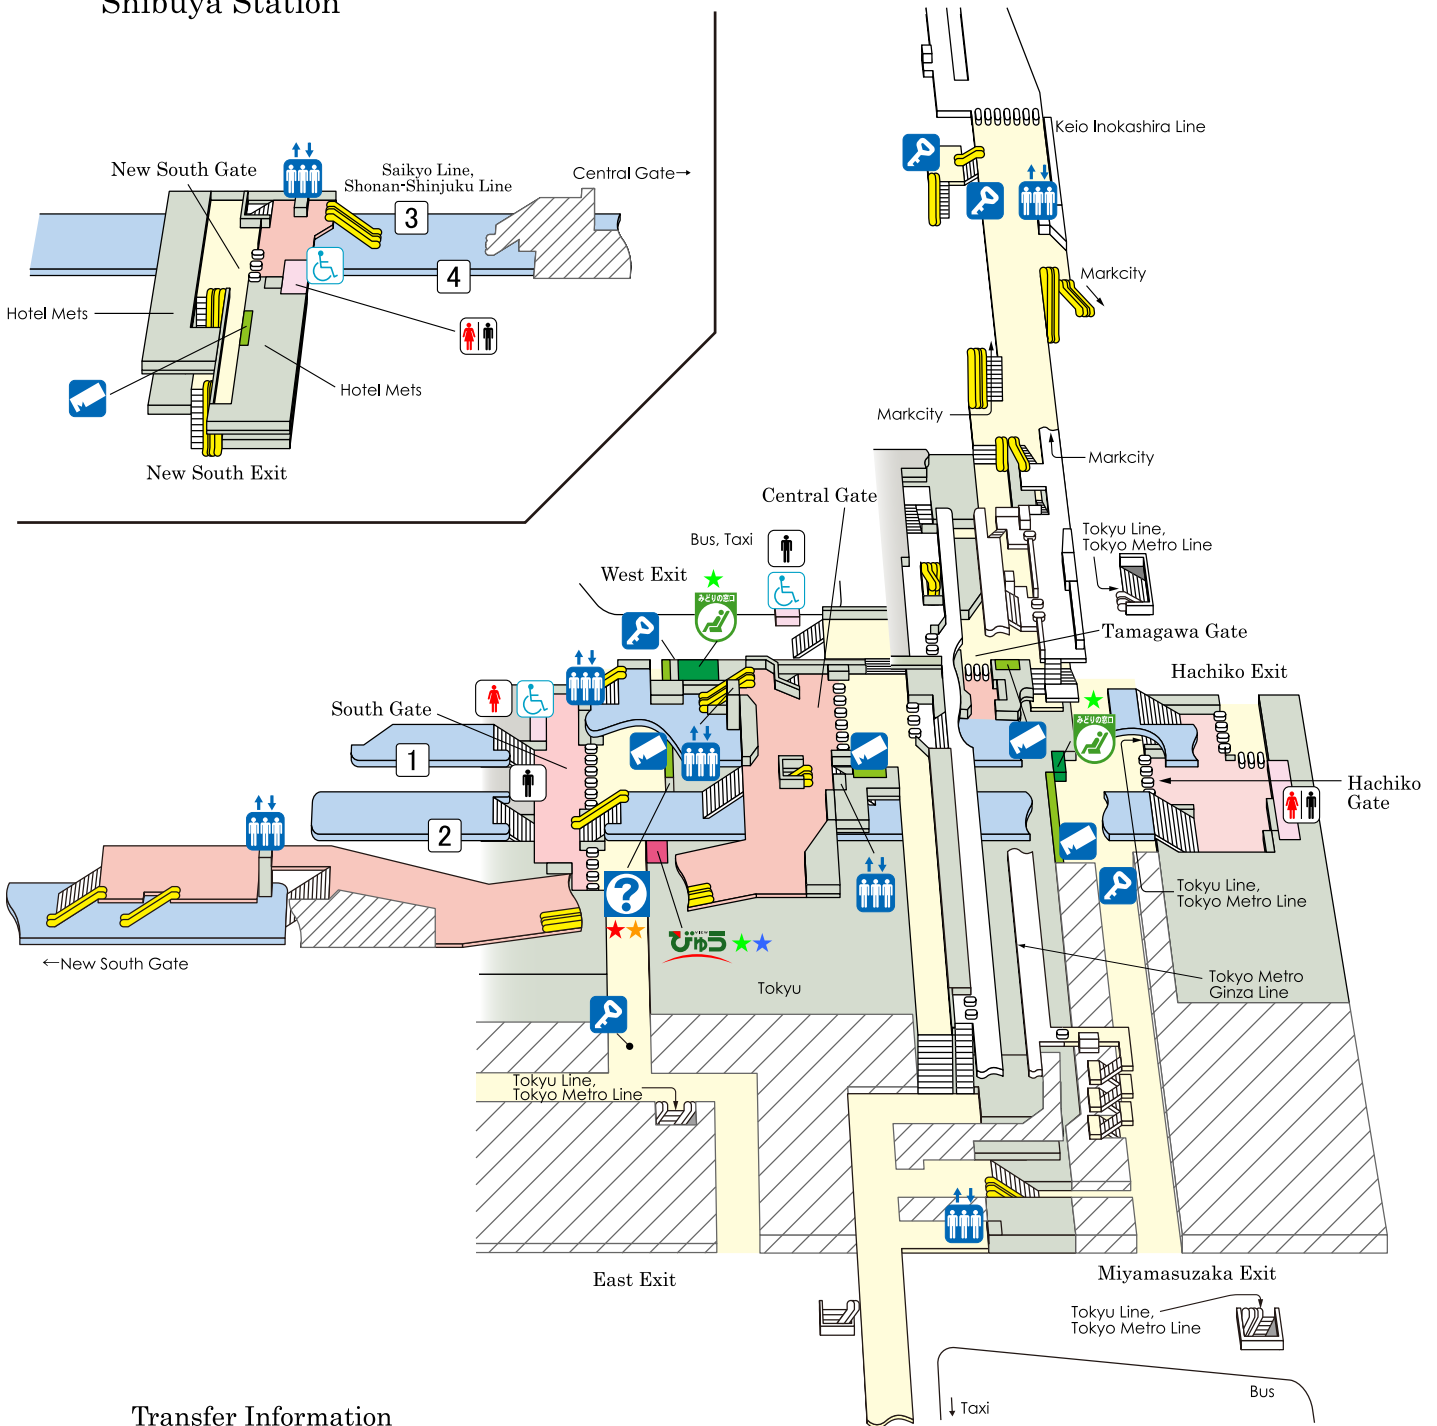

Shibuya Station

Transfer Information

- ① Yamanote Line Outer Tracks for Shinjuku, Ikebukuro
- ② Yamanote Line Inner Tracks for Shinagawa, Tokyo
- ③ Saikyo Line, Shonan-Shinjuku Line for Shinjuku, Omiya
"Narita Express"
- ④ Saikyo Line, Shonan-Shinjuku Line for Osaki, Yokohama
"Narita Express" for Narita Airport

©KOTSUSHIMBUNSHA
< as of July 2017 >

JR Reservation Ticket Offices ("Midori-no-madoguchi")
 Uj5 View Plaza
 Ticket Vending Machines
 a coin-operated locker
 Gate

Restroom
 Facility for the Handicapped
 Elevator
 Information Center
 Escalator
 1 Track (Platform)