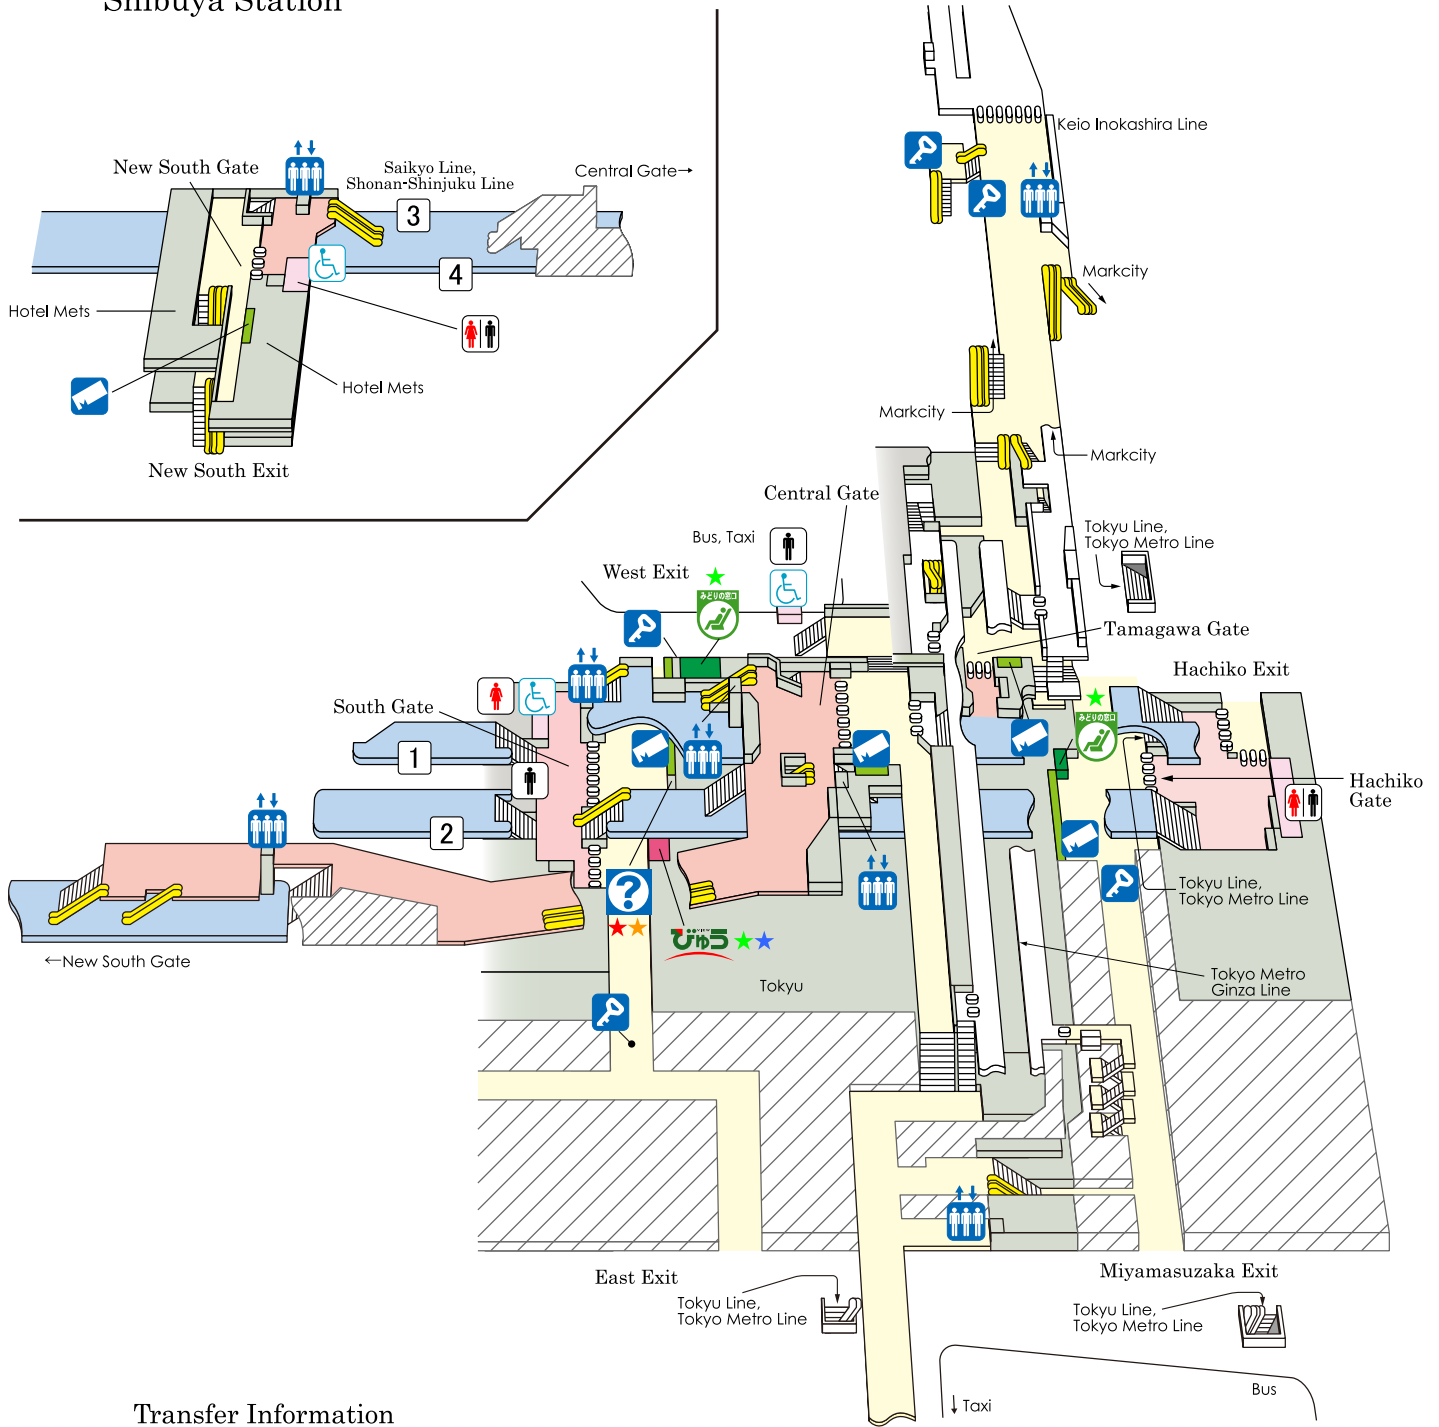

Shibuya Station

Transfer Information

- ① Yamanote Line Outer Tracks for Shinjuku, Ikebukuro
- ② Yamanote Line Inner Tracks for Shinagawa, Tokyo
- ③ Saikyo Line, Shonan-Shinjuku Line for Shinjuku, Omiya
"Narita Express"
- ④ Saikyo Line, Shonan-Shinjuku Line for Osaki, Yokohama
"Narita Express" for Narita Airport

©KOTSUSHIMBUNSHA
< as of July 2017 >

JR Reservation Ticket Offices ("Midori-no-madoguchi")
 View Plaza
 Ticket Vending Machines
 a coin-operated locker
 Gate

Restroom
 Facility for the Handicapped
 Elevator
 Information Center
 Escalator
 1 Track (Platform)