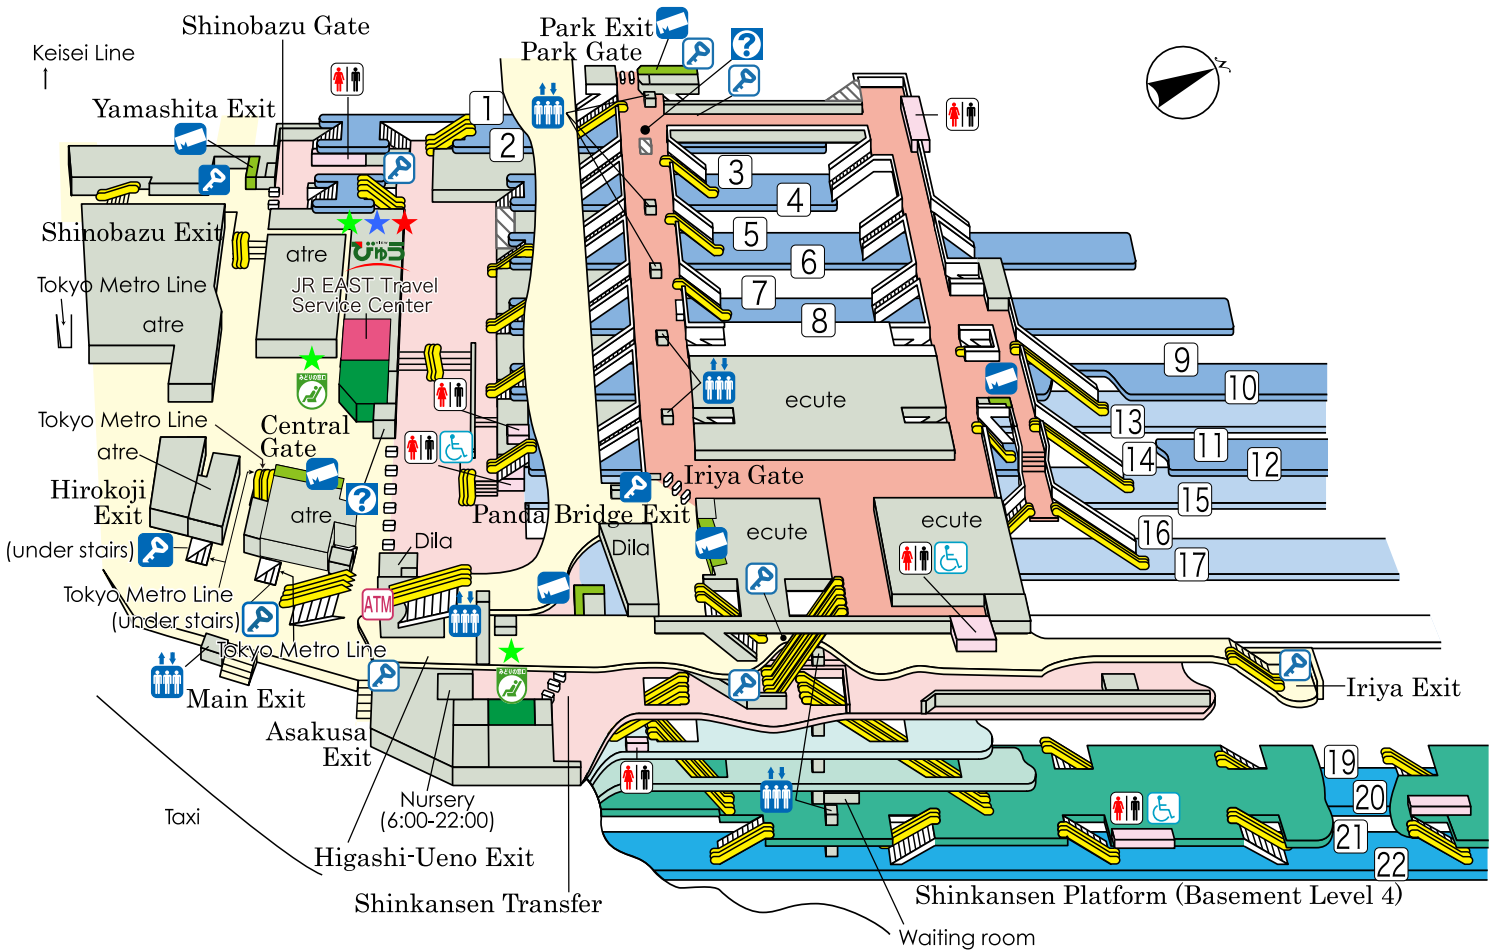

Ueno Station

©KOTSUSHIMBUNSHA
< as of July 2018 >

Transfer Information

- | | |
|---|---|
| ① Keihin-Tohoku Line for Omiya | ⑨ Ueno-Tokyo Line, Joban Line |
| ② Yamanote Line Inner Tracks for Ikebukuro | ⑩⑪⑫ Joban Line |
| ③ Yamanote Line Outer Tracks for Shinagawa | ⑬⑭⑮ Tohoku Line (Utsunomiya Line), Takasaki Line |
| ④ Keihin-Tohoku Line for Ofuna | ⑯ Joban Line (Limited Express),
Tohoku Line (Utsunomiya Line), Takasaki Line |
| ⑤ Tohoku Line (Utsunomiya Line), Takasaki Line | ⑰ Joban Line (Limited Express) |
| ⑥ Tohoku Line (Utsunomiya Line), Takasaki Line,
Joban Line | ⑲⑳㉑㉒ Tohoku, Yamagata, Akita, Hokkaido,
Joetsu, Hokuriku Shinkansen |
| ⑦ Ueno-Tokyo Line | |
| ⑧ Ueno-Tokyo Line, Joban Line (Limited Express) | |

JR Reservation Ticket Offices ("Midori-no-madoguchi")	View Plaza	Information Center	Coin-operated Lockers (Extra large/large available)
Ticket Vending Machines	Elevator	Escalator	Gate
Restroom	Facility for the Handicapped	1 Track (Platform)	Coin-operated Lockers (Midsize/standard only)