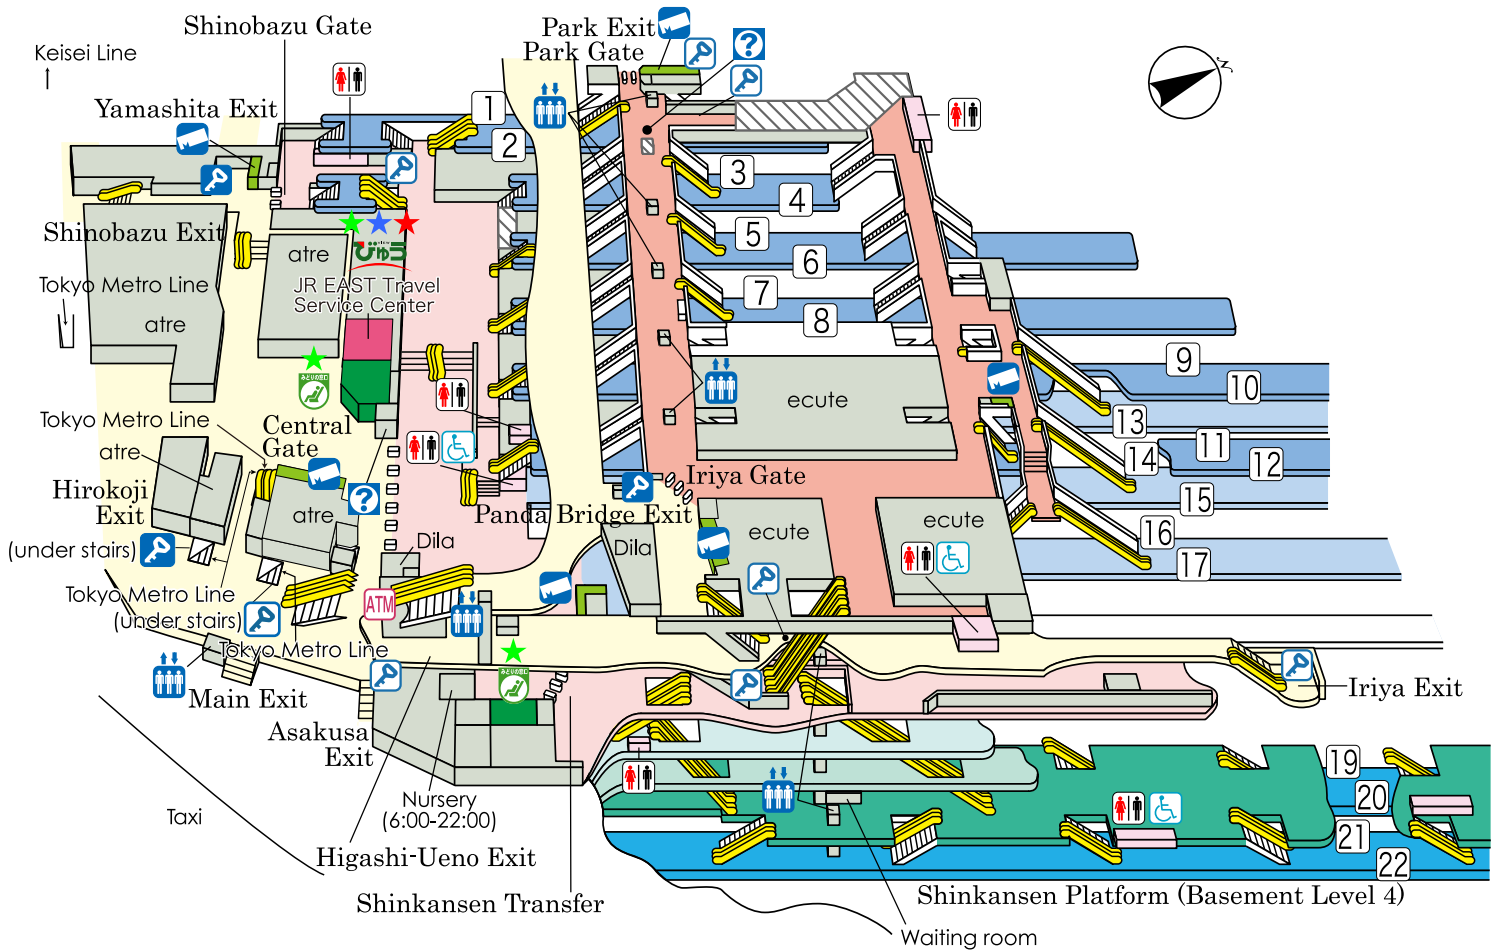

# Ueno Station

©KOTSUSHIMBUNSHA  
< as of October 2018 >

## Transfer Information

- |   |   |
|---|---|
| ① Keihin-Tohoku Line for Omiya                                | ⑨ Ueno-Tokyo Line, Joban Line   |
| ② Yamanote Line Inner Tracks for Ikebukuro                    | ⑩⑪⑫ Joban Line  |
| ③ Yamanote Line Outer Tracks for Shinagawa                    | ⑬⑭⑮ Tohoku Line (Utsunomiya Line), Takasaki Line                                |
| ④ Keihin-Tohoku Line for Ofuna                                | ⑯ Joban Line (Limited Express),<br>Tohoku Line (Utsunomiya Line), Takasaki Line |
| ⑤ Tohoku Line (Utsunomiya Line), Takasaki Line                | ⑰ Joban Line (Limited Express)  |
| ⑥ Tohoku Line (Utsunomiya Line), Takasaki Line,<br>Joban Line | ⑲⑳㉑㉒ Tohoku, Yamagata, Akita, Hokkaido,<br>Joetsu, Hokuriku Shinkansen          |
| ⑦ Ueno-Tokyo Line   |   |
| ⑧ Ueno-Tokyo Line, Joban Line (Limited Express)               |   |

JR Reservation Ticket Offices ( "Midori-no-madoguchi" )	View Plaza	Information Center	Coin-operated Lockers (Extra large/large available)
Ticket Vending Machines	Elevator	Escalator	Gate
Restroom	Facility for the Handicapped	1 Track (Platform)	Coin-operated Lockers (Midsize/standard only)

ATM for International Cards