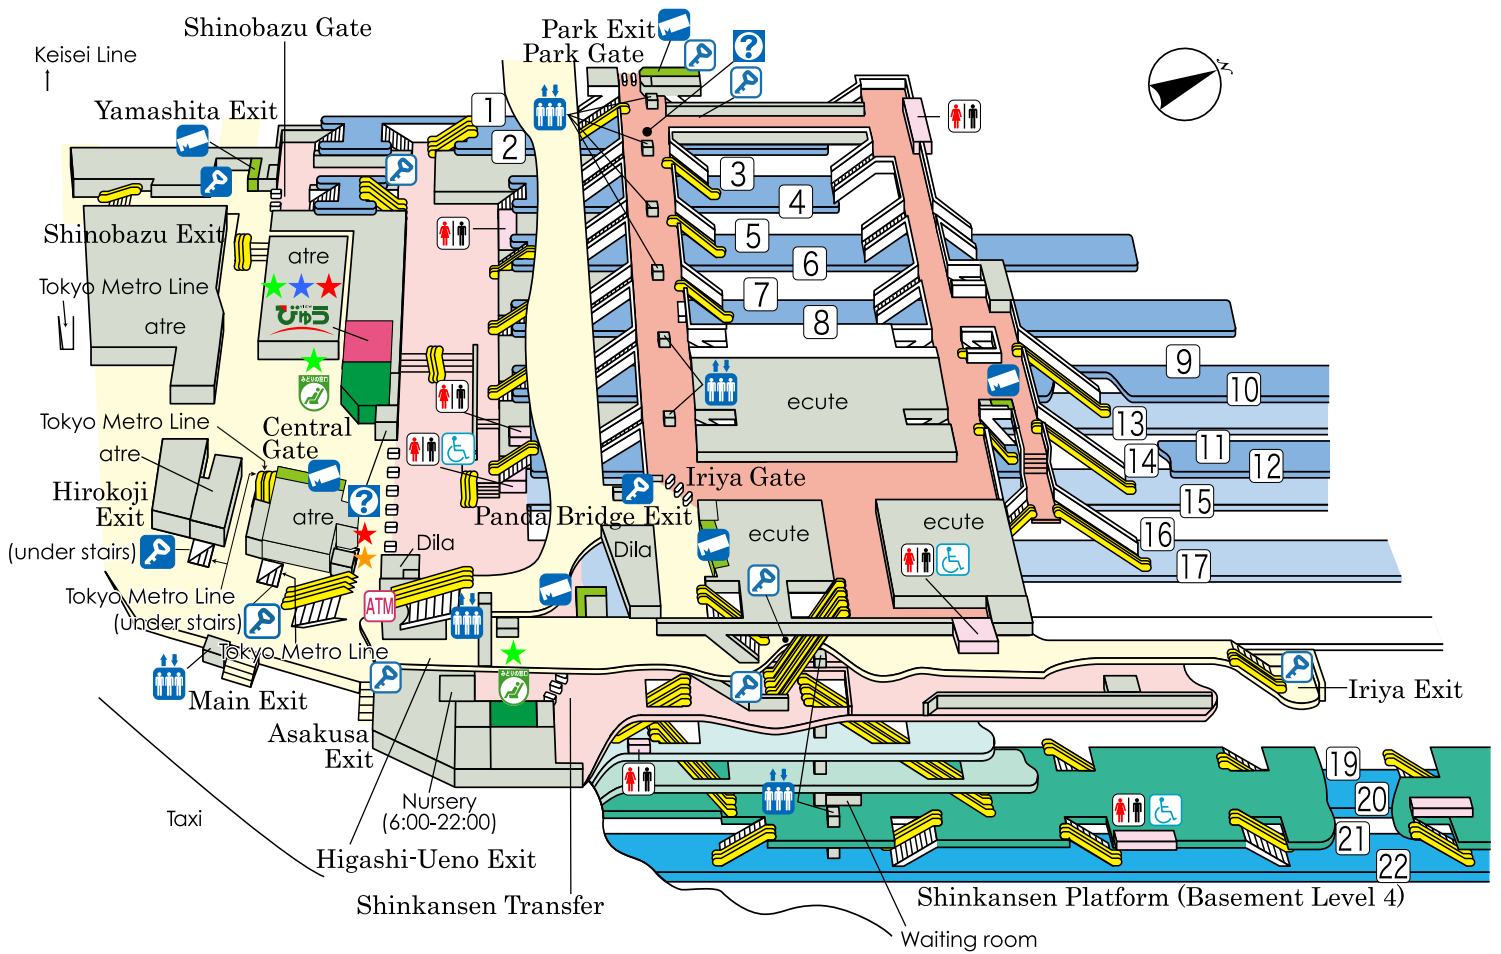

Ueno Station

©KOTSUSHIMBUNSHA
< as of May 2017 >

Transfer Information

- | | |
|--|---|
| ① Keihin-Tohoku Line for Omiya | ⑨ Ueno-Tokyo Line, Joban Line |
| ② Yamanote Line Inner Tracks for Ikebukuro | ⑩⑪⑫ Joban Line |
| ③ Yamanote Line Outer Tracks for Shinagawa | ⑬⑭⑮ Tohoku Line (Utsunomiya Line), Takasaki Line |
| ④ Keihin-Tohoku Line for Ofuna | ⑯⑰ Joban Line (Limited Express) |
| ⑤ Tohoku Line (Utsunomiya Line), Takasaki Line | ⑱⑲⑲⑲ Tohoku, Yamagata, Akita, Hokkaido, Joetsu, Hokuriku Shinkansen |
| ⑥ Tohoku Line (Utsunomiya Line), Takasaki Line, Joban Line | |
| ⑦ Ueno-Tokyo Line | |
| ⑧ Ueno-Tokyo Line, Joban Line (Limited Express) | |

| | | | |
|---|------------------------------|--------------------|---|
| JR Reservation Ticket Offices ("Midori-no-madoguchi") | View Plaza | Information Center | Coin-operated Lockers (Extra large/large available) |
| Ticket Vending Machines | Elevator | Escalator | Coin-operated Lockers (Midsized/standard only) |
| Restroom | Facility for the Handicapped | 1 Track (Platform) | |