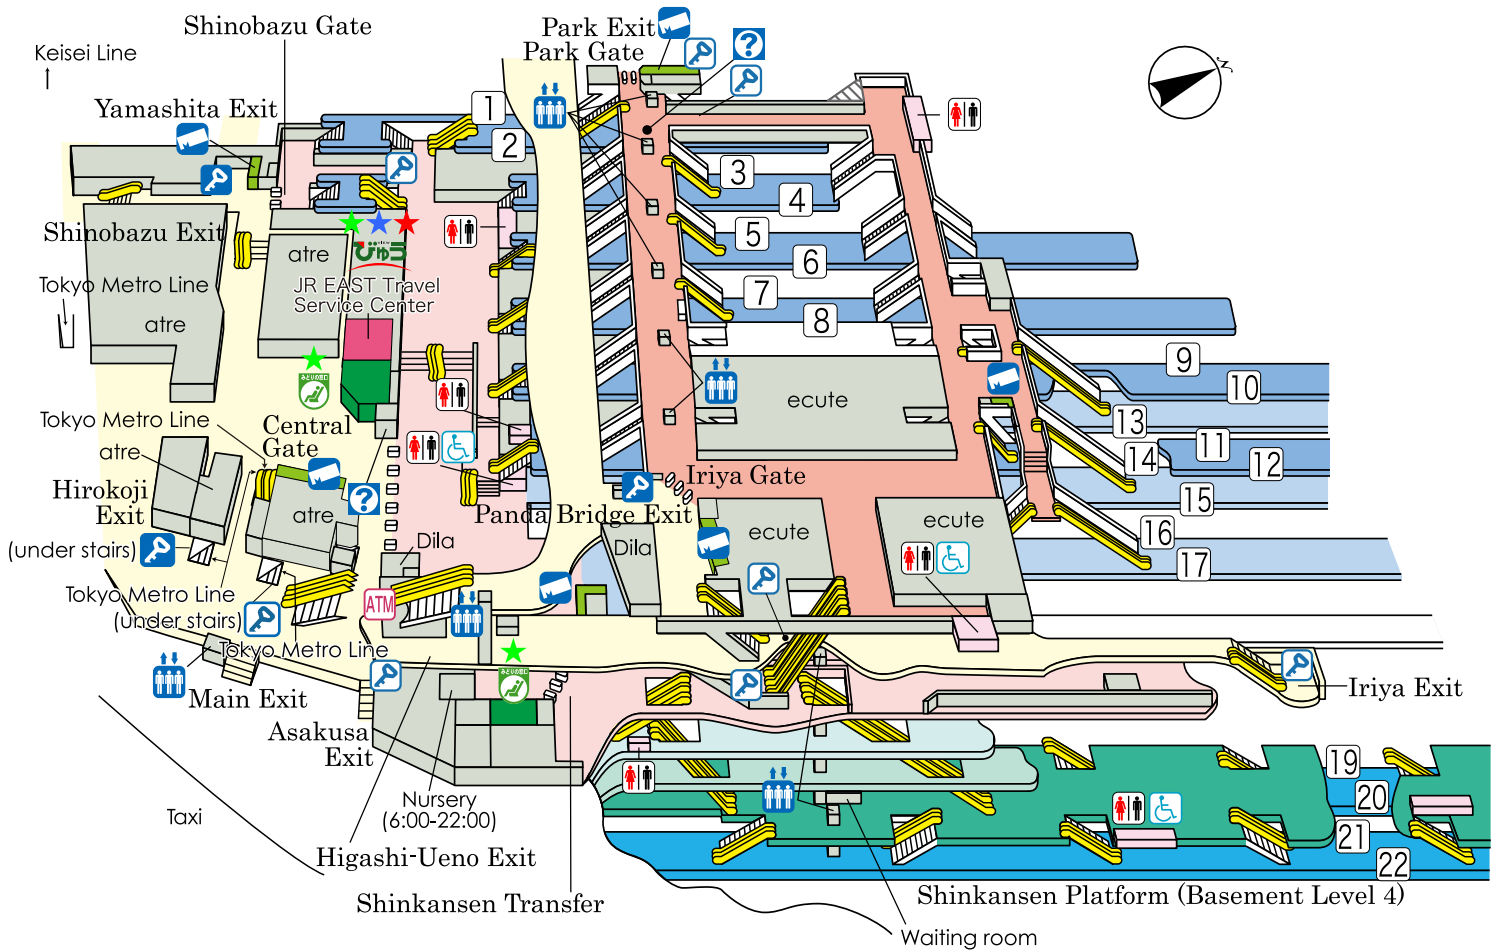

Ueno Station

©KOTSUSHIMBUNSHA
< as of March 2018 >

Transfer Information

- | | |
|--|---|
| ① Keihin-Tohoku Line for Omiya | ⑨ Ueno-Tokyo Line, Joban Line |
| ② Yamanote Line Inner Tracks for Ikebukuro | ⑩⑪⑫ Joban Line |
| ③ Yamanote Line Outer Tracks for Shinagawa | ⑬⑭⑮⑯ Tohoku Line (Utsunomiya Line), Takasaki Line |
| ④ Keihin-Tohoku Line for Ofuna | ⑰⑱ Joban Line (Limited Express) |
| ⑤ Tohoku Line (Utsunomiya Line), Takasaki Line | ⑲⑳㉑㉒ Tohoku, Yamagata, Akita, Hokkaido, Joetsu, Hokuriku Shinkansen |
| ⑥ Tohoku Line (Utsunomiya Line), Takasaki Line, Joban Line | |
| ⑦ Ueno-Tokyo Line | |
| ⑧ Ueno-Tokyo Line, Joban Line (Limited Express) | |

JR Reservation Ticket Offices ("Midori-no-madoguchi")	View Plaza	Information Center	Coin-operated Lockers (Extra large/large available)
Ticket Vending Machines	Elevator	Escalator	Gate
Restroom	Facility for the Handicapped	1 Track (Platform)	Coin-operated Lockers (Midsize/standard only)