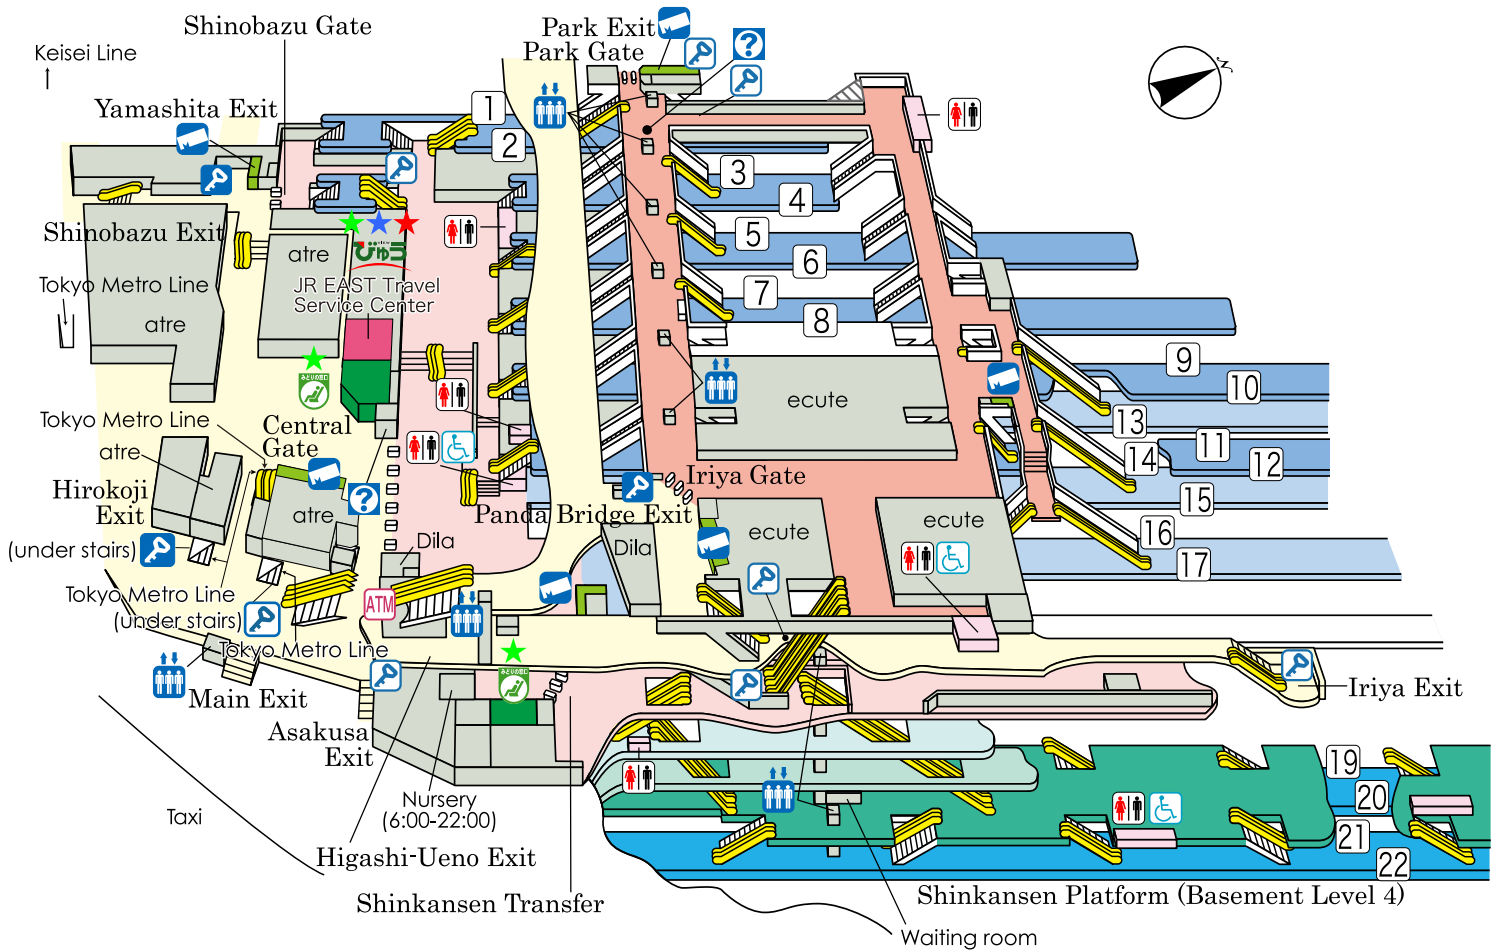

Ueno Station

©KOTSUSHIMBUNSHA
< as of April 2018 >

Transfer Information

- | | |
|---|---|
| ① Keihin-Tohoku Line for Omiya | ⑨ Ueno-Tokyo Line, Joban Line |
| ② Yamanote Line Inner Tracks for Ikebukuro | ⑩⑪⑫ Joban Line |
| ③ Yamanote Line Outer Tracks for Shinagawa | ⑬⑭⑮ Tohoku Line (Utsunomiya Line), Takasaki Line |
| ④ Keihin-Tohoku Line for Ofuna | ⑯ Joban Line (Limited Express),
Tohoku Line (Utsunomiya Line), Takasaki Line |
| ⑤ Tohoku Line (Utsunomiya Line), Takasaki Line | ⑰ Joban Line (Limited Express) |
| ⑥ Tohoku Line (Utsunomiya Line), Takasaki Line,
Joban Line | ⑲⑳㉑㉒ Tohoku, Yamagata, Akita, Hokkaido,
Joetsu, Hokuriku Shinkansen |
| ⑦ Ueno-Tokyo Line | |
| ⑧ Ueno-Tokyo Line, Joban Line (Limited Express) | |

JR Reservation Ticket Offices ("Midori-no-madoguchi")	View Plaza	Information Center	Coin-operated Lockers (Extra large/large available)
Ticket Vending Machines	Elevator	Escalator	Gate
Restroom	Facility for the Handicapped	1 Track (Platform)	Coin-operated Lockers (Midsize/standard only)