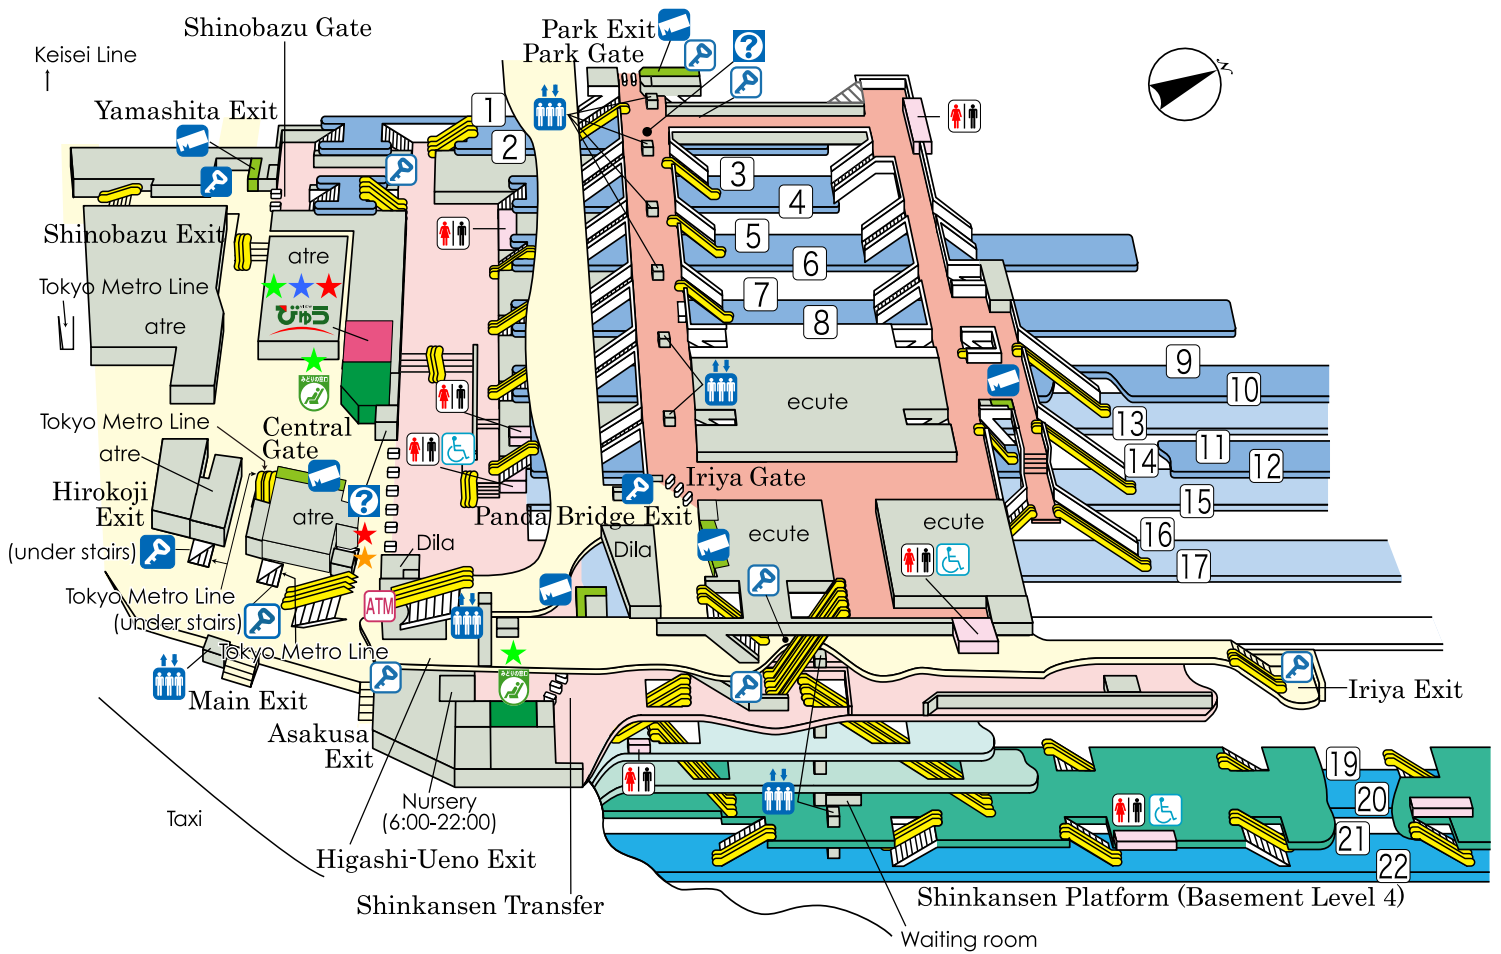

Ueno Station

©KOTSUSHIMBUNSHA
 < as of October 2017 >

Transfer Information

- | | |
|--|--|
| ① Keihin-Tohoku Line for Omiya | ⑨ Ueno-Tokyo Line, Joban Line |
| ② Yamanote Line Inner Tracks for Ikebukuro | ⑩⑪⑫ Joban Line |
| ③ Yamanote Line Outer Tracks for Shinagawa | ⑬⑭⑮ Tohoku Line (Utsunomiya Line), Takasaki Line |
| ④ Keihin-Tohoku Line for Ofuna | ⑯⑰ Joban Line (Limited Express) |
| ⑤ Tohoku Line (Utsunomiya Line), Takasaki Line | ⑱⑲⑲⑲⑲ Tohoku, Yamagata, Akita, Hokkaido, Joetsu, Hokuriku Shinkansen |
| ⑥ Tohoku Line (Utsunomiya Line), Takasaki Line, Joban Line | |
| ⑦ Ueno-Tokyo Line | |
| ⑧ Ueno-Tokyo Line, Joban Line (Limited Express) | |

JR Reservation Ticket Offices ("Midori-no-madoguchi")	View Plaza	Information Center	Coin-operated Lockers (Extra large/large available)
Ticket Vending Machines	Elevator	Escalator	Coin-operated Lockers (Midsize/standard only)
Restroom	Facility for the Handicapped	1 Track (Platform)	