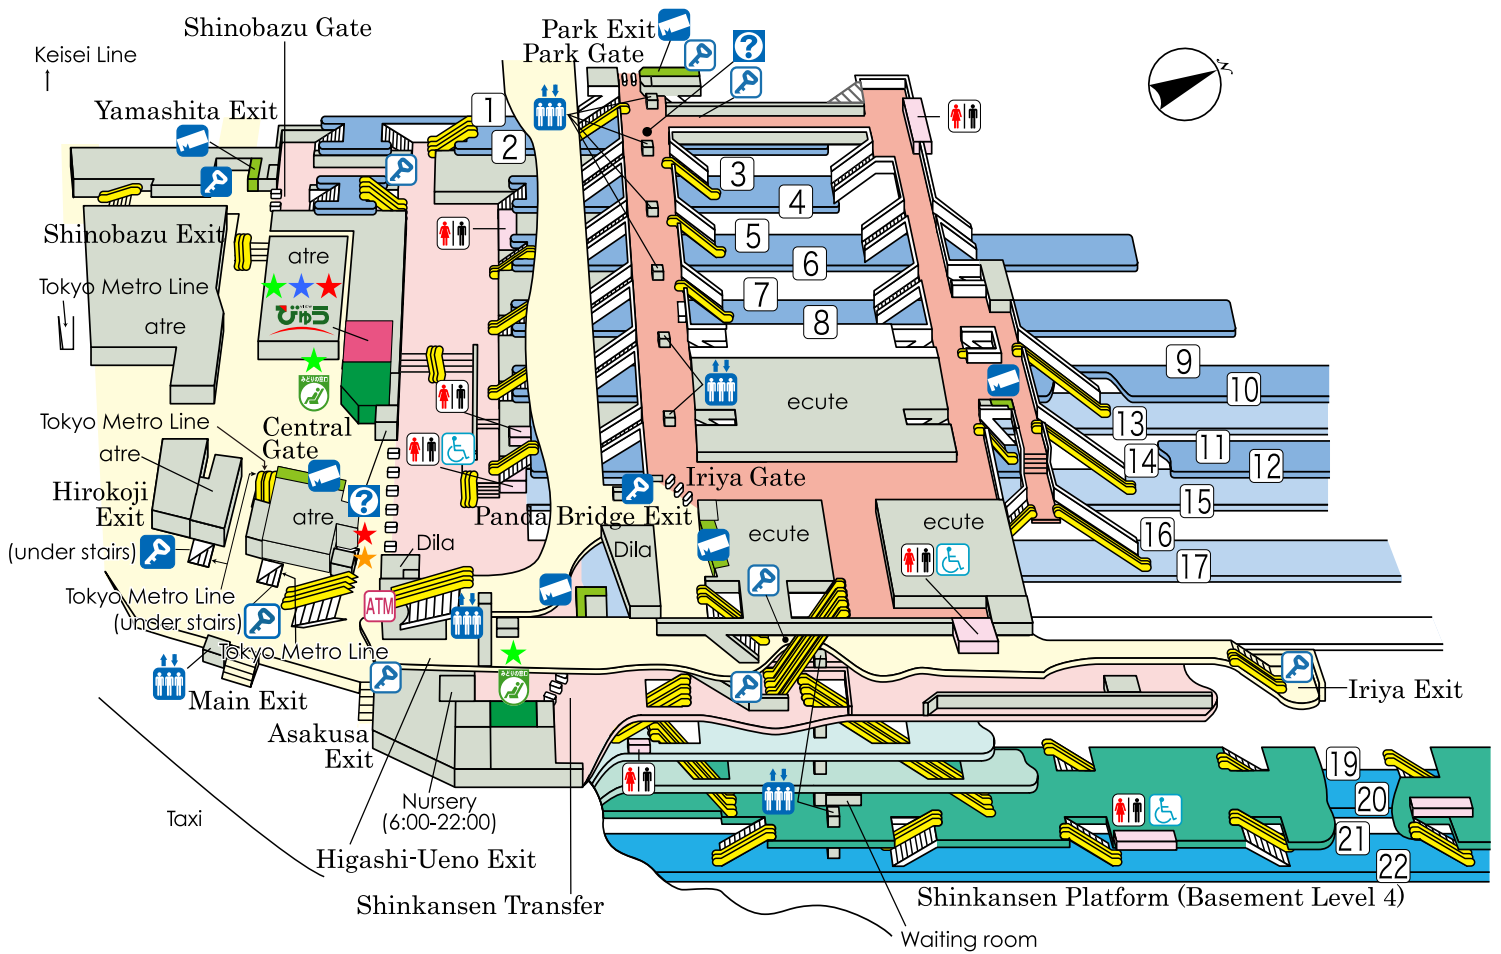

# Ueno Station

©KOTSUSHIMBUNSHA  
 < as of September 2017 >

## Transfer Information

- |  |   |
|--|---|
| ① Keihin-Tohoku Line for Omiya                             | ⑨ Ueno-Tokyo Line, Joban Line                                       |
| ② Yamanote Line Inner Tracks for Ikebukuro                 | ⑩⑪⑫ Joban Line  |
| ③ Yamanote Line Outer Tracks for Shinagawa                 | ⑬⑭⑮ Tohoku Line (Utsunomiya Line), Takasaki Line                    |
| ④ Keihin-Tohoku Line for Ofuna                             | ⑯⑰ Joban Line (Limited Express)                                     |
| ⑤ Tohoku Line (Utsunomiya Line), Takasaki Line             | ⑱⑲⑲⑲ Tohoku, Yamagata, Akita, Hokkaido, Joetsu, Hokuriku Shinkansen |
| ⑥ Tohoku Line (Utsunomiya Line), Takasaki Line, Joban Line |   |
| ⑦ Ueno-Tokyo Line  |   |
| ⑧ Ueno-Tokyo Line, Joban Line (Limited Express)            |   |

JR Reservation Ticket Offices ("Midori-no-madoguchi")	View Plaza	Information Center	Coin-operated Lockers (Extra large/large available)
Ticket Vending Machines	Elevator	Escalator	Gate
Restroom	Facility for the Handicapped	1 Track (Platform)	Coin-operated Lockers (Midsized/standard only)

ATM for International Cards