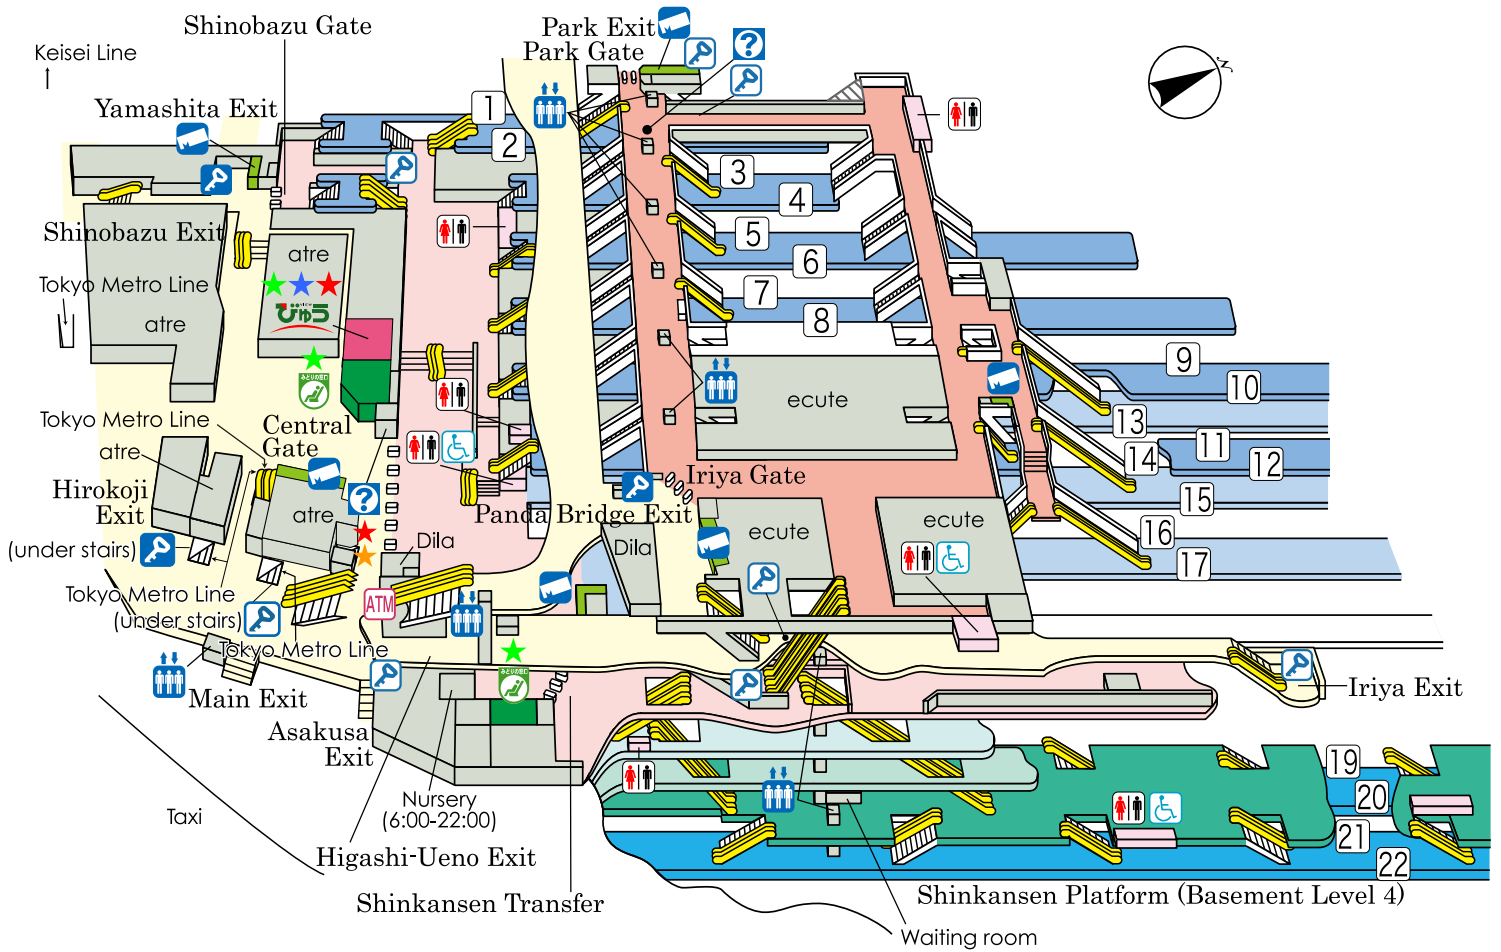

Ueno Station

©KOTSUSHIMBUNSHA
< as of July 2017 >

Transfer Information

- | | |
|--|---|
| ① Keihin-Tohoku Line for Omiya | ⑨ Ueno-Tokyo Line, Joban Line |
| ② Yamanote Line Inner Tracks for Ikebukuro | ⑩⑪⑫ Joban Line |
| ③ Yamanote Line Outer Tracks for Shinagawa | ⑬⑭⑮ Tohoku Line (Utsunomiya Line), Takasaki Line |
| ④ Keihin-Tohoku Line for Ofuna | ⑯⑰ Joban Line (Limited Express) |
| ⑤ Tohoku Line (Utsunomiya Line), Takasaki Line | ⑱⑲⑲⑲ Tohoku, Yamagata, Akita, Hokkaido, Joetsu, Hokuriku Shinkansen |
| ⑥ Tohoku Line (Utsunomiya Line), Takasaki Line, Joban Line | |
| ⑦ Ueno-Tokyo Line | |
| ⑧ Ueno-Tokyo Line, Joban Line (Limited Express) | |

JR Reservation Ticket Offices ("Midori-no-madoguchi")	View Plaza	Information Center	Coin-operated Lockers (Extra large/large available)
Ticket Vending Machines	Elevator	Escalator	Coin-operated Lockers (Midsized/standard only)
Restroom	Facility for the Handicapped	1 Track (Platform)	