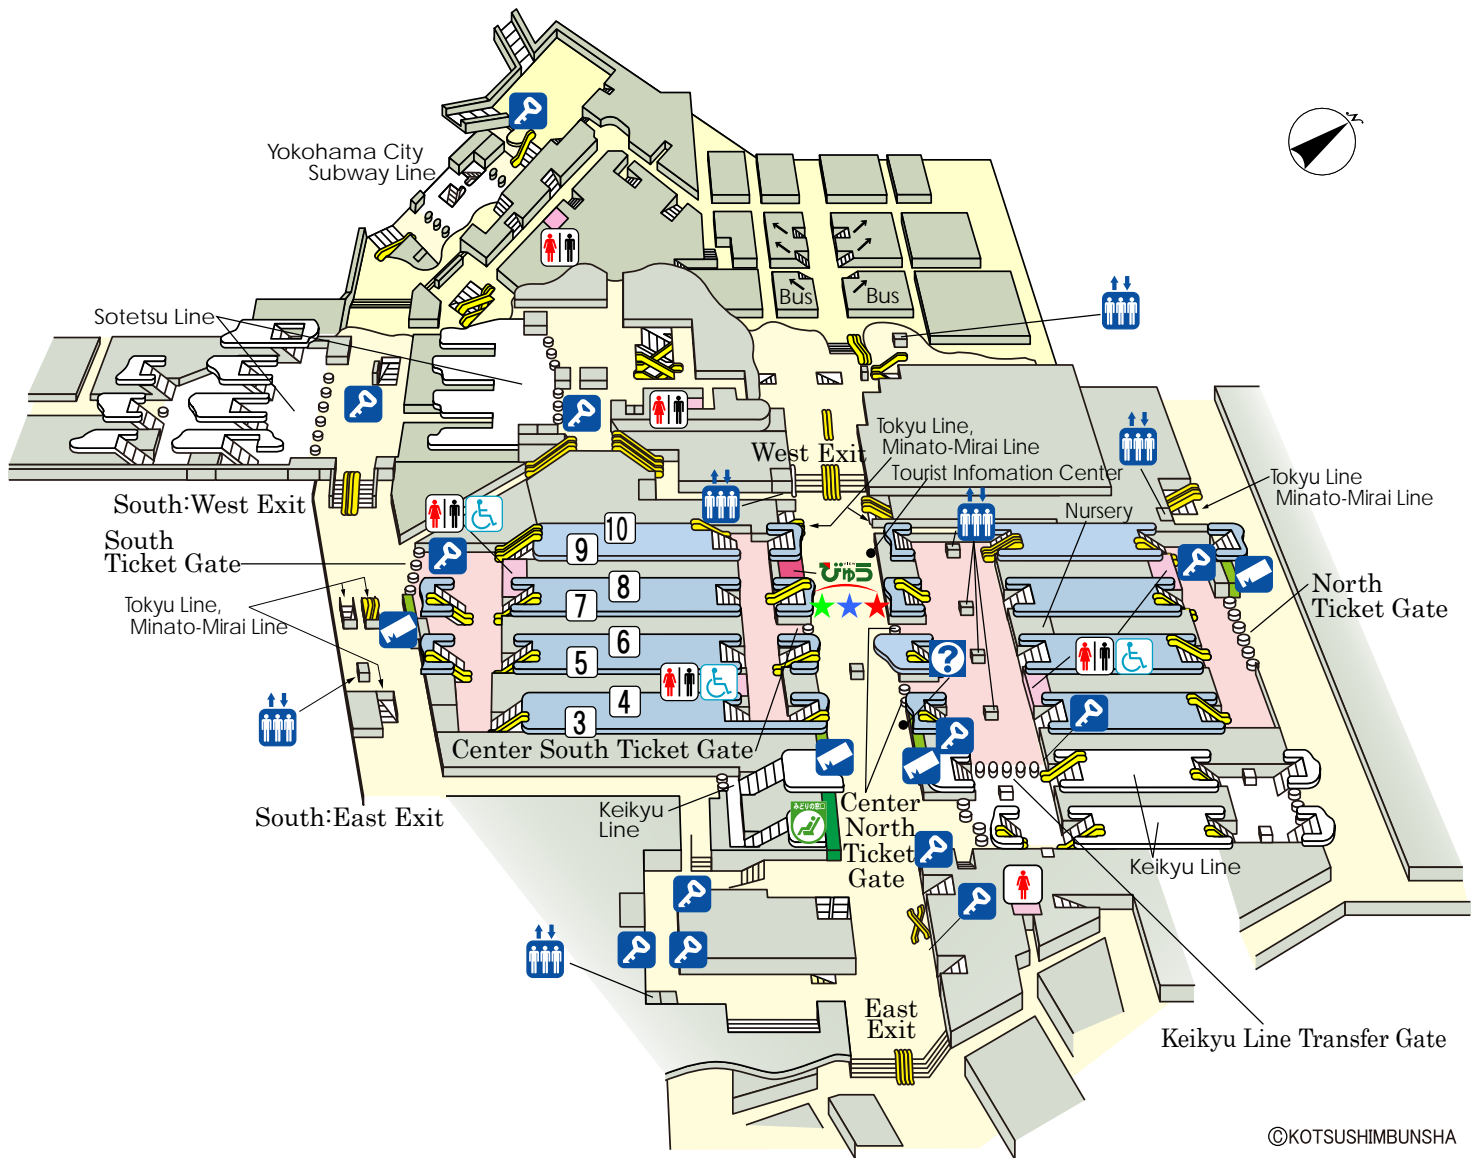

# Yokohama Station

< as of February 2012 >

## Transfer Information

- ③ Negishi Line for Ofuna
- ④ Keihin-Tohoku Line for Omiya, Yokohama Line for Hachioji
- ⑤ ⑥ Tokaido Line for Odawara, Atami
- ⑦ ⑧ Tokaido Line for Tokyo
- ⑨ Yokosuka Line for Kamakura, Yokosuka, Kurihama  
Shonan-Shinjuku Line for Kozu
- ⑩ Yokosuka Line for Tokyo  
Shonan-Shinjuku Line for Shinjuku, Omiya  
"Narita Express" for Narita Airport