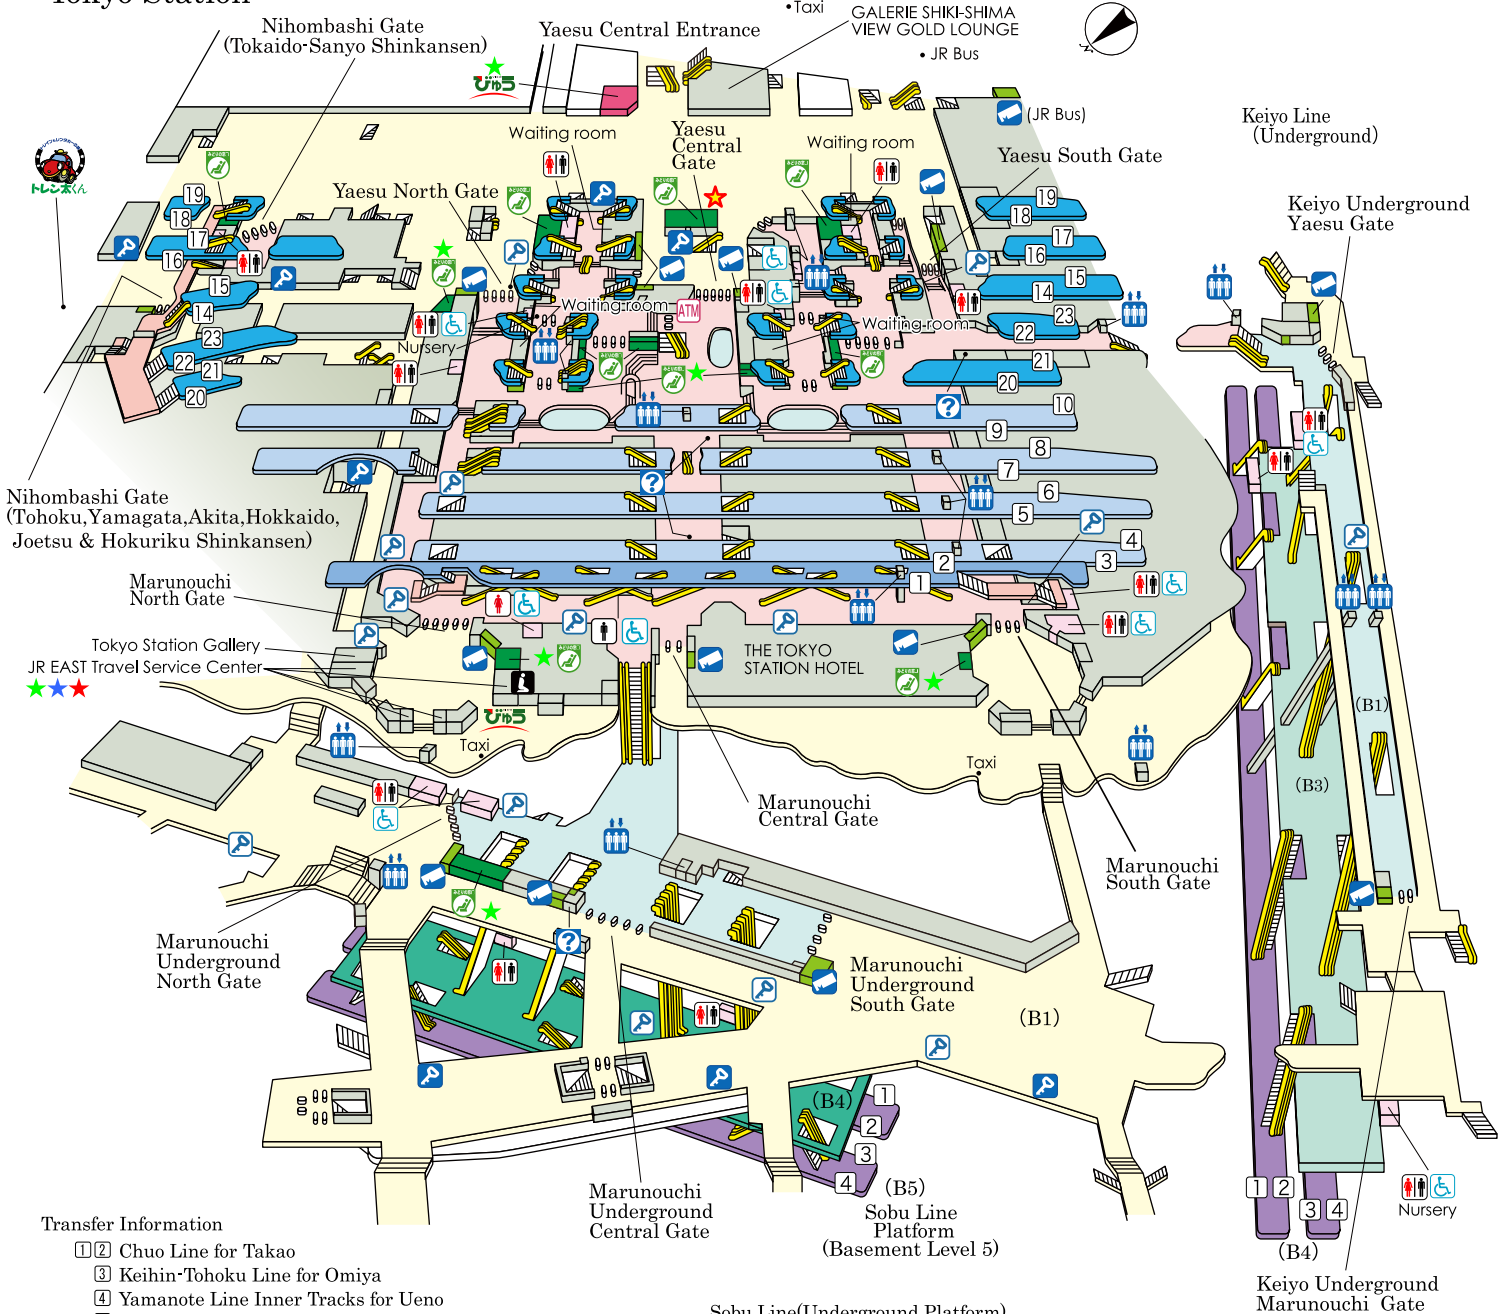

Tokyo Station

Transfer Information

- ①② Chuo Line for Takao
 - ③ Keihin-Tohoku Line for Omiya
 - ④ Yamanote Line Inner Tracks for Ueno
 - ⑤ Yamanote Line Outer Tracks for Shinagawa
 - ⑥ Keihin-Tohoku Line for Ofuna
 - ⑦⑧ Ueno-Tokyo Line for Utsunomiya, Takasaki, Joban Line
 - ⑨ Tokaido Line
 - ⑩ Tokaido Line
- Shinkansen**
- 14~19 Tokaido, San-yo Shinkansen
 - 20~23 Tohoku, Yamagata, Akita, Hokkaido, Joetsu, Hokuriku Shinkansen

- Sobu Line (Underground Platform)**
- ①②③④ Sobu Line, Yokosuka Line for Boso (Rapid-service Train) for Choshi (Limited Express) "Narita Express" for Narita Airport
- Keiyo Line (Underground Platform)**
- ①②③④ For Boso (Limited Express, Rapid-service Train) Keiyo Line for Maihama, Soga Musashino Line for Maihama, Nishi-Funabashi

©KOTSUSHIMBUNSHA
< as of July 2017 >

JR Reservation Ticket Offices ("Midori-no-madoguchi")	View Plaza	Rent a Car	Coin-operated Lockers (Extra large/large available)
Ticket Vending Machines	Elevator	Information Center	Coin-operated Lockers (Midsized/standard only)
Restroom	Facility for the Handicapped	Escalator	Gate
ATM : ATM for International Cards	Prayer Room		1 Track (Platform)