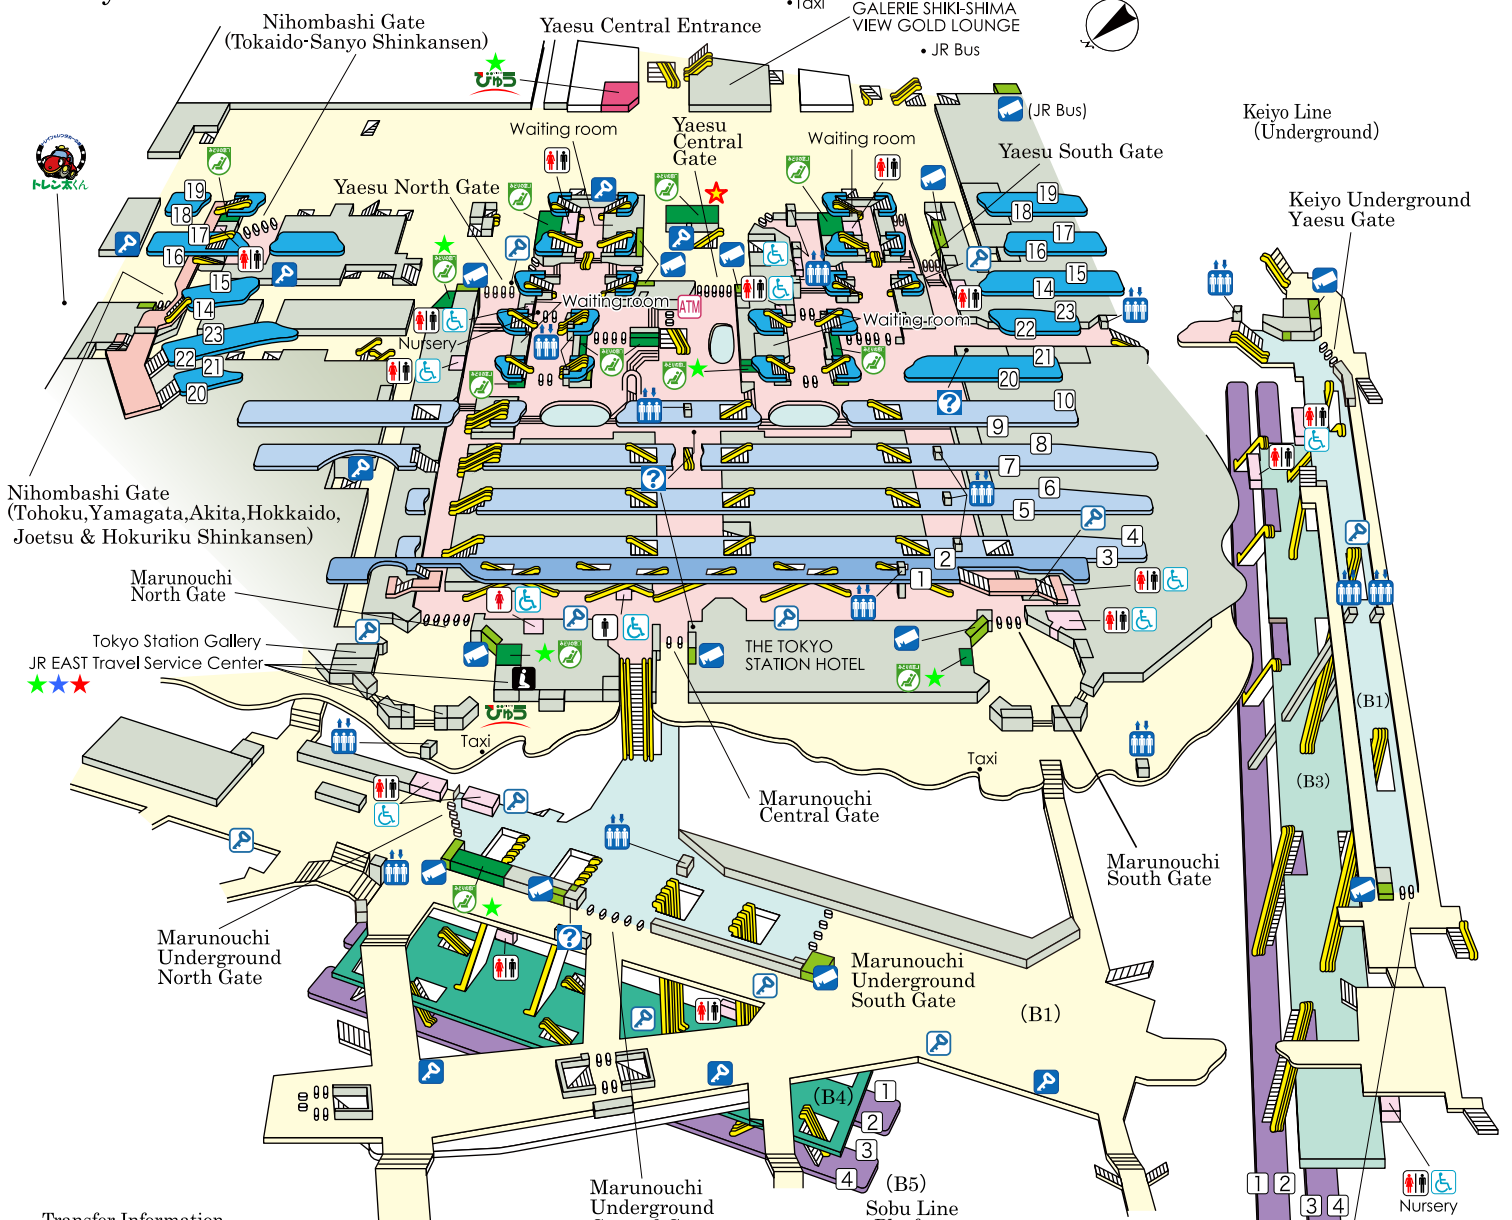

Tokyo Station

Transfer Information

- ①② Chuo Line for Takao
 - ③ Keihin-Tohoku Line for Omiya
 - ④ Yamanote Line Inner Tracks for Ueno
 - ⑤ Yamanote Line Outer Tracks for Shinagawa
 - ⑥ Keihin-Tohoku Line for Ofuna
 - ⑦⑧ Ueno-Tokyo Line for Utsunomiya, Takasaki, Joban Line
 - ⑨⑩ Tokaido Line
 - ⑪⑫ Tokaido Line
- Shinkansen**
- 14~19 Tokaido, San-yo Shinkansen
 - 20~23 Tohoku, Yamagata, Akita, Hokkaido, Joetsu, Hokuriku Shinkansen

- Sobu Line (Underground Platform)**
- ①②③④ Sobu Line, Yokosuka Line for Boso (Rapid-service Train) for Choshi (Limited Express) "Narita Express" for Narita Airport
- Keiyo Line (Underground Platform)**
- ①②③④ For Boso (Limited Express, Rapid-service Train) Keiyo Line for Maihama, Soga Musashino Line for Maihama, Nishi-Funabashi

©KOTSUSHIMBUNSHA
< as of October 2018 >

JR Reservation Ticket Offices ("Midori-no-madoguchi")	View Plaza	Rent a Car	Coin-operated Lockers (Extra large/large available)
Ticket Vending Machines	Elevator	Information Center	Coin-operated Lockers (Midsized/standard only)
Restroom	Facility for the Handicapped	Escalator	Gate
ATM : ATM for International Cards	Prayer Room		