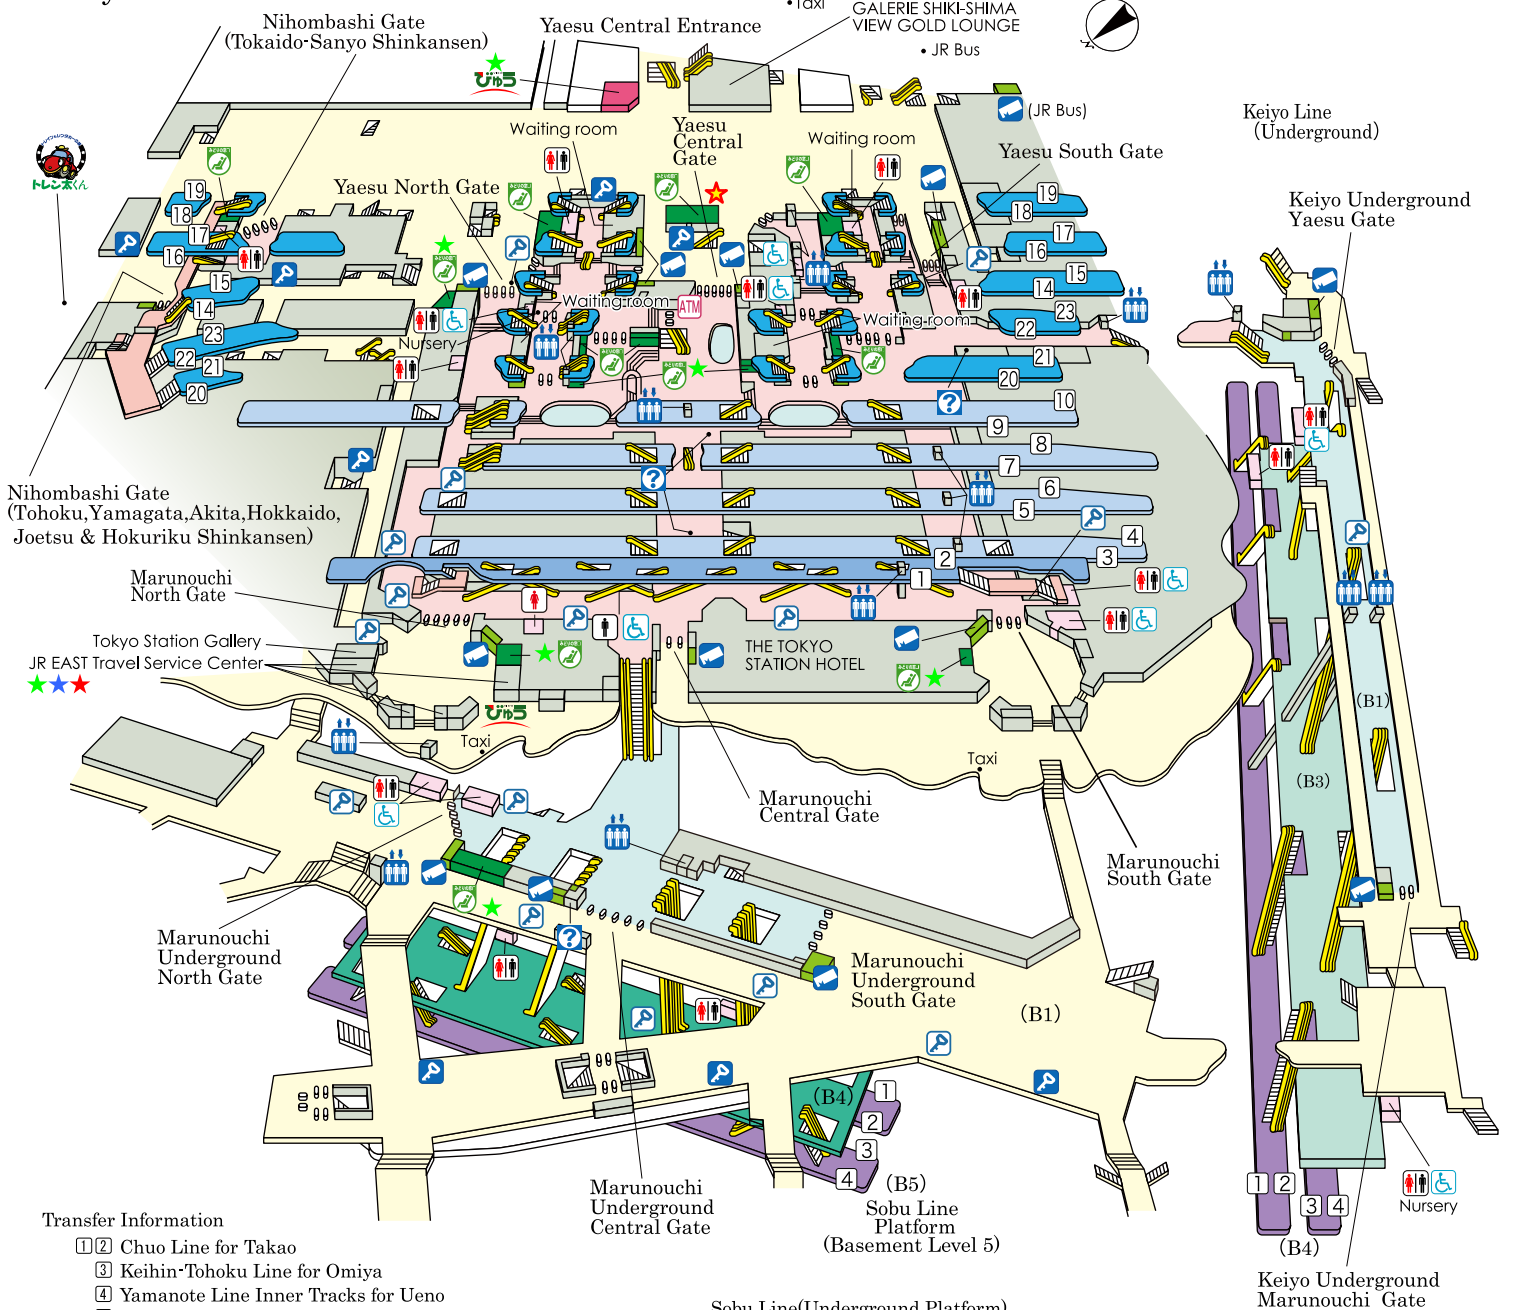

Tokyo Station

©KOTSUSHIMBUNSHA
< as of April 2017 >

JR Reservation Ticket Offices ("Midori-no-madoguchi")	View Plaza	Rent a Car	Coin-operated Lockers (Extra large/large available)
Ticket Vending Machines	Elevator	Information Center	Coin-operated Lockers (Midsized/standard only)
Restroom	Facility for the Handicapped	Escalator	Gate
			Track (Platform)

: ATM for International Cards

[note!]

- ★ : JAPAN RAIL PASS exchange office
- ★ : JR passes exchange office
- ★ : JR passes domestic sales office
*A JAPAN RAIL PASS cannot be purchased inside Japan.
- ★ : Receipt office of ticket reserved by JR EAST Web site "JR-EAST Train Reservation"
- ★ : Only when JR passes are used, the ticket reserved on JR EAST Website "JR-EAST Train Reservation" is a part of a possible receipt.
- * The ticket reserved on JR EAST Web site "JR-EAST Train Reservation" cannot be received at "Midori-no-madoguchi" (Ticket Office) of JR CENTRAL.
- * Office hours are subject to change and offices are subject to close without notice.
- * Exchanges and purchases are available only for products handled by JR EAST.