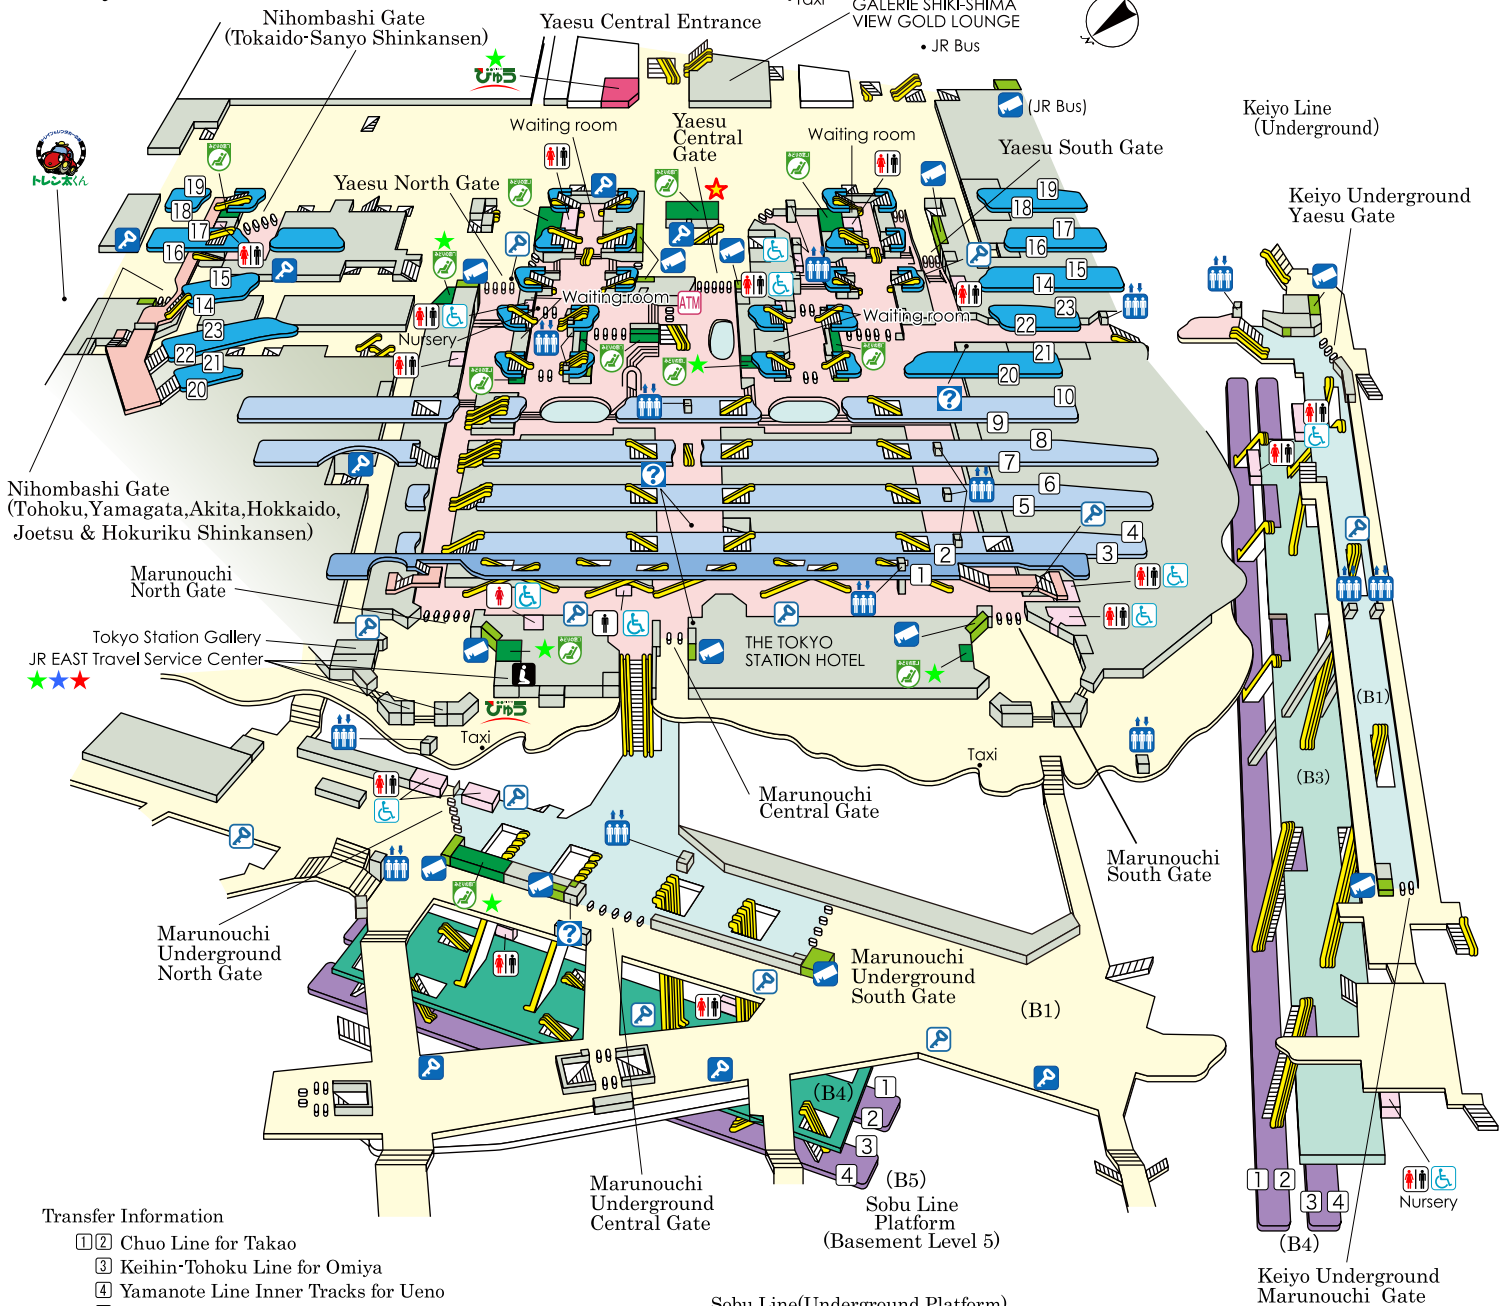

Tokyo Station

Transfer Information

- ①② Chuo Line for Takao
 - ③ Keihin-Tohoku Line for Omiya
 - ④ Yamanote Line Inner Tracks for Ueno
 - ⑤ Yamanote Line Outer Tracks for Shinagawa
 - ⑥ Keihin-Tohoku Line for Ofuna
 - ⑦⑧ Ueno-Tokyo Line for Utsunomiya, Takasaki, Joban Line
 - ⑨⑩ Tokaido Line
 - ⑪⑫ Tokaido Line
- Shinkansen**
- 14~19 Tokaido, San-yo Shinkansen
 - 20~23 Tohoku, Yamagata, Akita, Hokkaido, Joetsu, Hokuriku Shinkansen

- Sobu Line (Underground Platform)**
- ①②③④ Sobu Line, Yokosuka Line for Boso (Rapid-service Train) for Choshi (Limited Express) "Narita Express" for Narita Airport
- Keiyo Line (Underground Platform)**
- ①②③④ For Boso (Limited Express, Rapid-service Train) Keiyo Line for Maihama, Soga Musashino Line for Maihama, Nishi-Funabashi

©KOTSUSHIMBUNSHA
< as of January 2018 >

JR Reservation Ticket Offices ("Midori-no-madoguchi")	View Plaza	Rent a Car	Coin-operated Lockers (Extra large/large available)
Ticket Vending Machines	Elevator	Information Center	Coin-operated Lockers (Midsized/standard only)
Restroom	Facility for the Handicapped	Escalator	Gate
ATM : ATM for International Cards	Prayer Room		