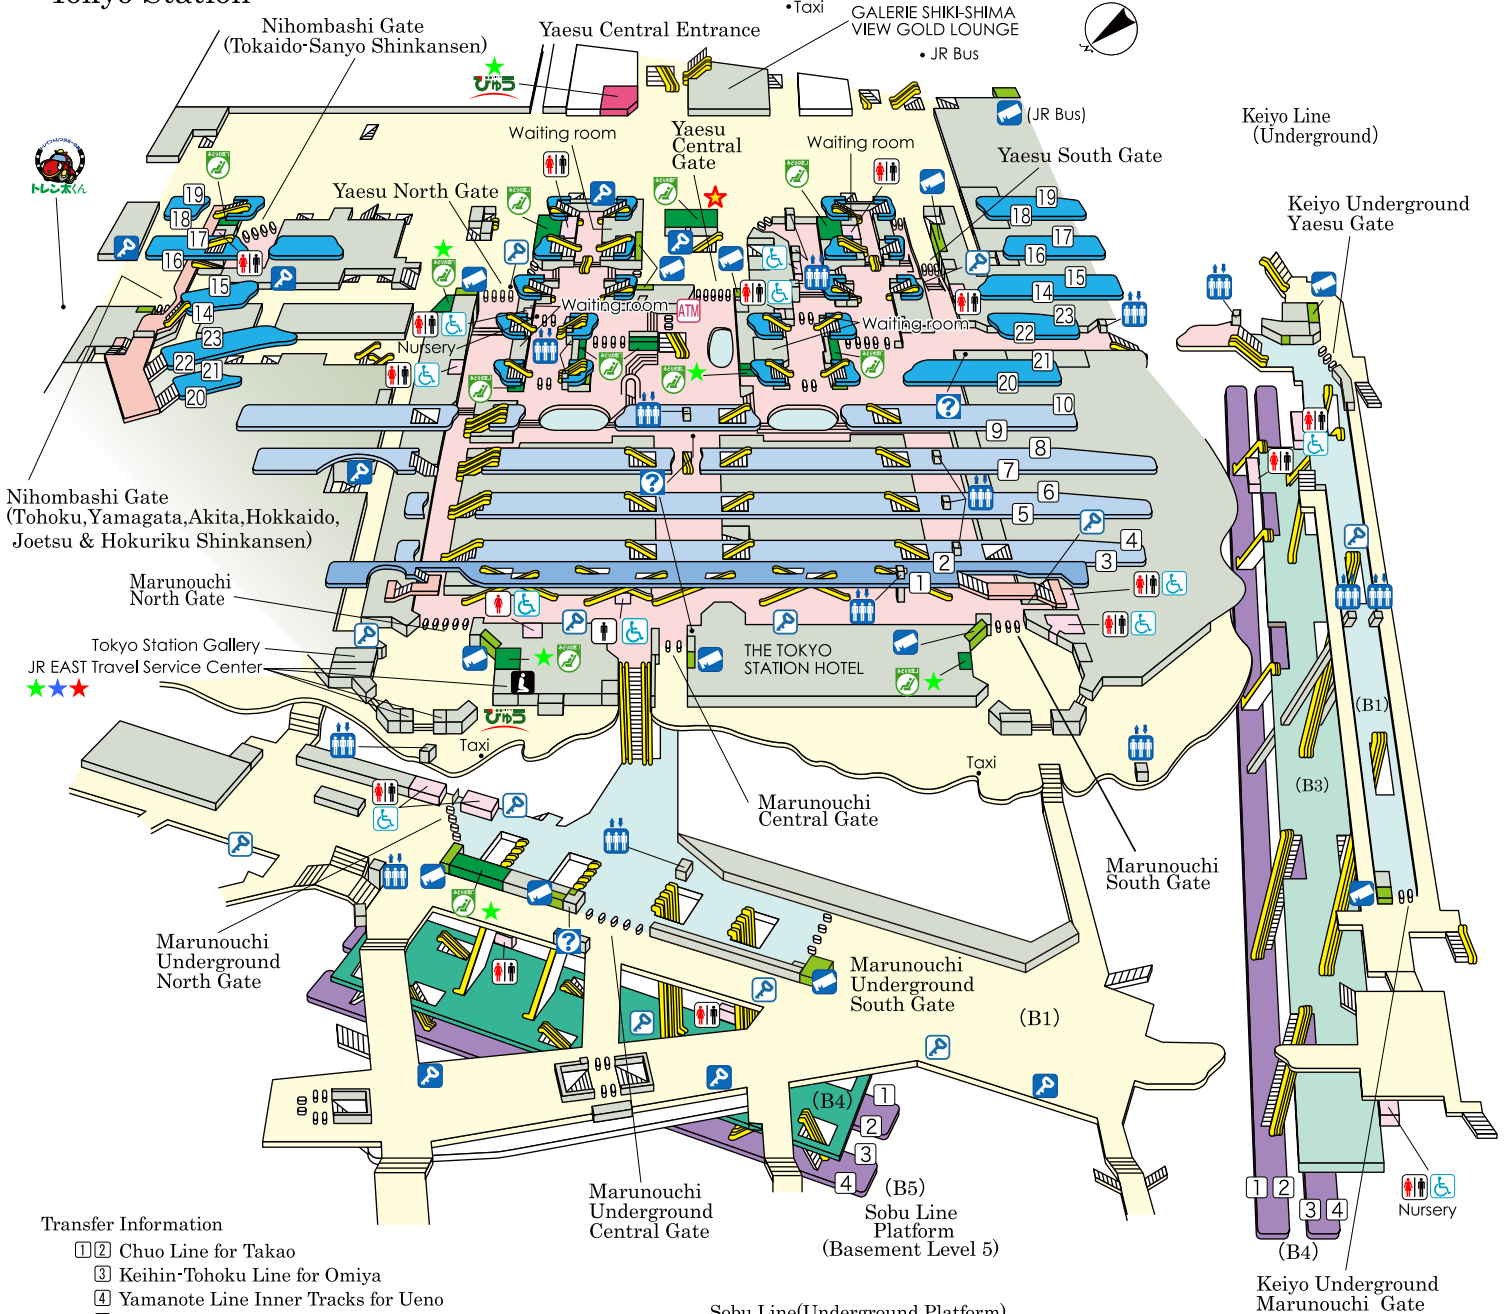

# Tokyo Station

## Transfer Information

- ①② Chuo Line for Takao
  - ③ Keihin-Tohoku Line for Omiya
  - ④ Yamanote Line Inner Tracks for Ueno
  - ⑤ Yamanote Line Outer Tracks for Shinagawa
  - ⑥ Keihin-Tohoku Line for Ofuna
  - ⑦⑧ Ueno-Tokyo Line for Utsunomiya, Takasaki, Joban Line
  - ⑨⑩ Tokaido Line
  - ⑪⑫ Tokaido Line
- Shinkansen**
- 14~19 Tokaido, San-yo Shinkansen
  - 20~23 Tohoku, Yamagata, Akita, Hokkaido, Joetsu, Hokuriku Shinkansen

- Sobu Line (Underground Platform)**
- ①②③④ Sobu Line, Yokosuka Line for Boso (Rapid-service Train) for Choshi (Limited Express) "Narita Express" for Narita Airport
- Keiyo Line (Underground Platform)**
- ①②③④ For Boso (Limited Express, Rapid-service Train) Keiyo Line for Maihama, Soga Musashino Line for Maihama, Nishi-Funabashi

JR Reservation Ticket Offices ("Midori-no-madoguchi")	View Plaza	Rent a Car	Coin-operated Lockers (Extra large/large available)
Ticket Vending Machines	Elevator	Information Center	Coin-operated Lockers (Midsized/standard only)
Restroom	Facility for the Handicapped	Escalator	Gate
ATM : ATM for International Cards	Prayer Room		