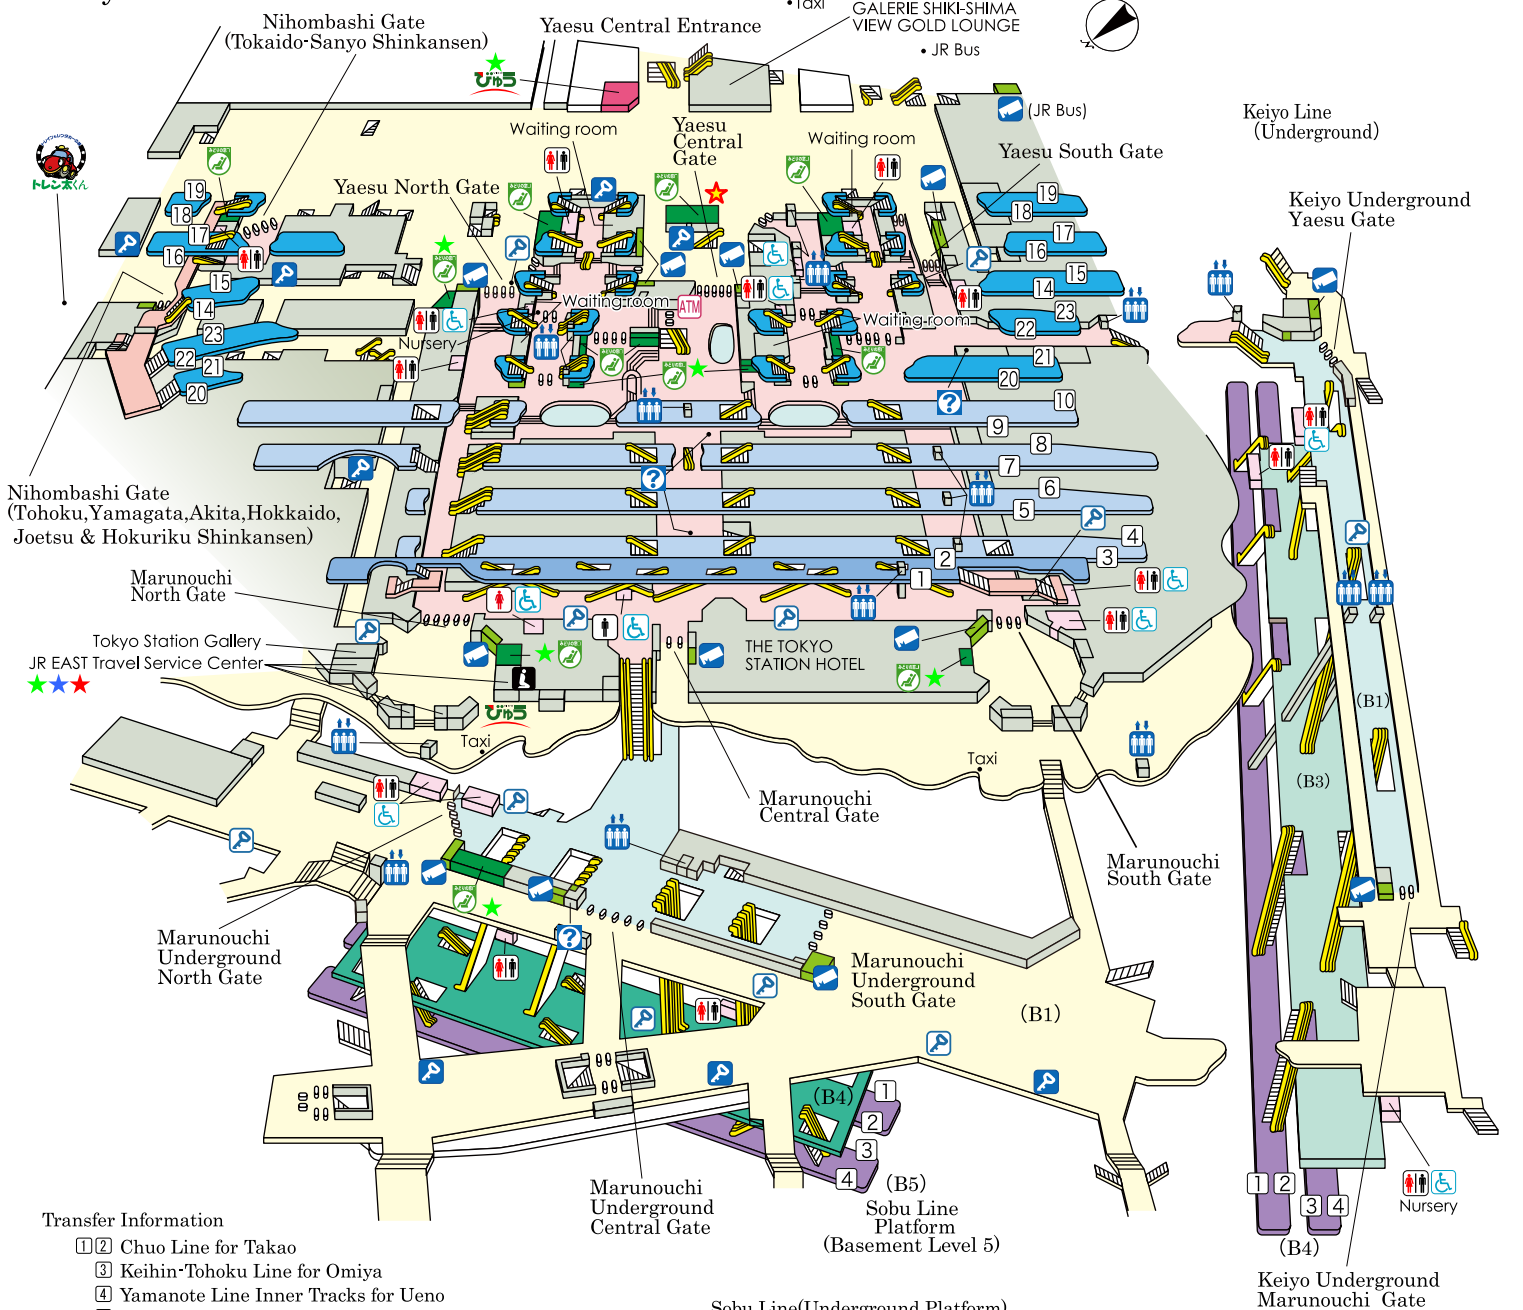

Tokyo Station

Transfer Information

- ①② Chuo Line for Takao
 - ③ Keihin-Tohoku Line for Omiya
 - ④ Yamanote Line Inner Tracks for Ueno
 - ⑤ Yamanote Line Outer Tracks for Shinagawa
 - ⑥ Keihin-Tohoku Line for Ofuna
 - ⑦⑧ Ueno-Tokyo Line for Utsunomiya, Takasaki, Joban Line
 - ⑨⑩ Tokaido Line
 - ⑪⑫ Tokaido Line
- Shinkansen**
- 14~19 Tokaido, San-yo Shinkansen
 - 20~23 Tohoku, Yamagata, Akita, Hokkaido, Joetsu, Hokuriku Shinkansen

- Sobu Line (Underground Platform)**
- ①②③④ Sobu Line, Yokosuka Line for Boso (Rapid-service Train) for Choshi (Limited Express) "Narita Express" for Narita Airport
- Keiyo Line (Underground Platform)**
- ①②③④ For Boso (Limited Express, Rapid-service Train) Keiyo Line for Maihama, Soga Musashino Line for Maihama, Nishi-Funabashi

©KOTSUSHIMBUNSHA
< as of October 2017 >

JR Reservation Ticket Offices ("Midori-no-madoguchi")	View Plaza	Rent a Car	Coin-operated Lockers (Extra large/large available)
Ticket Vending Machines	Elevator	Information Center	Coin-operated Lockers (Midsized/standard only)
Restroom	Facility for the Handicapped	Escalator	Gate
ATM : ATM for International Cards	Prayer Room		1 Track (Platform)