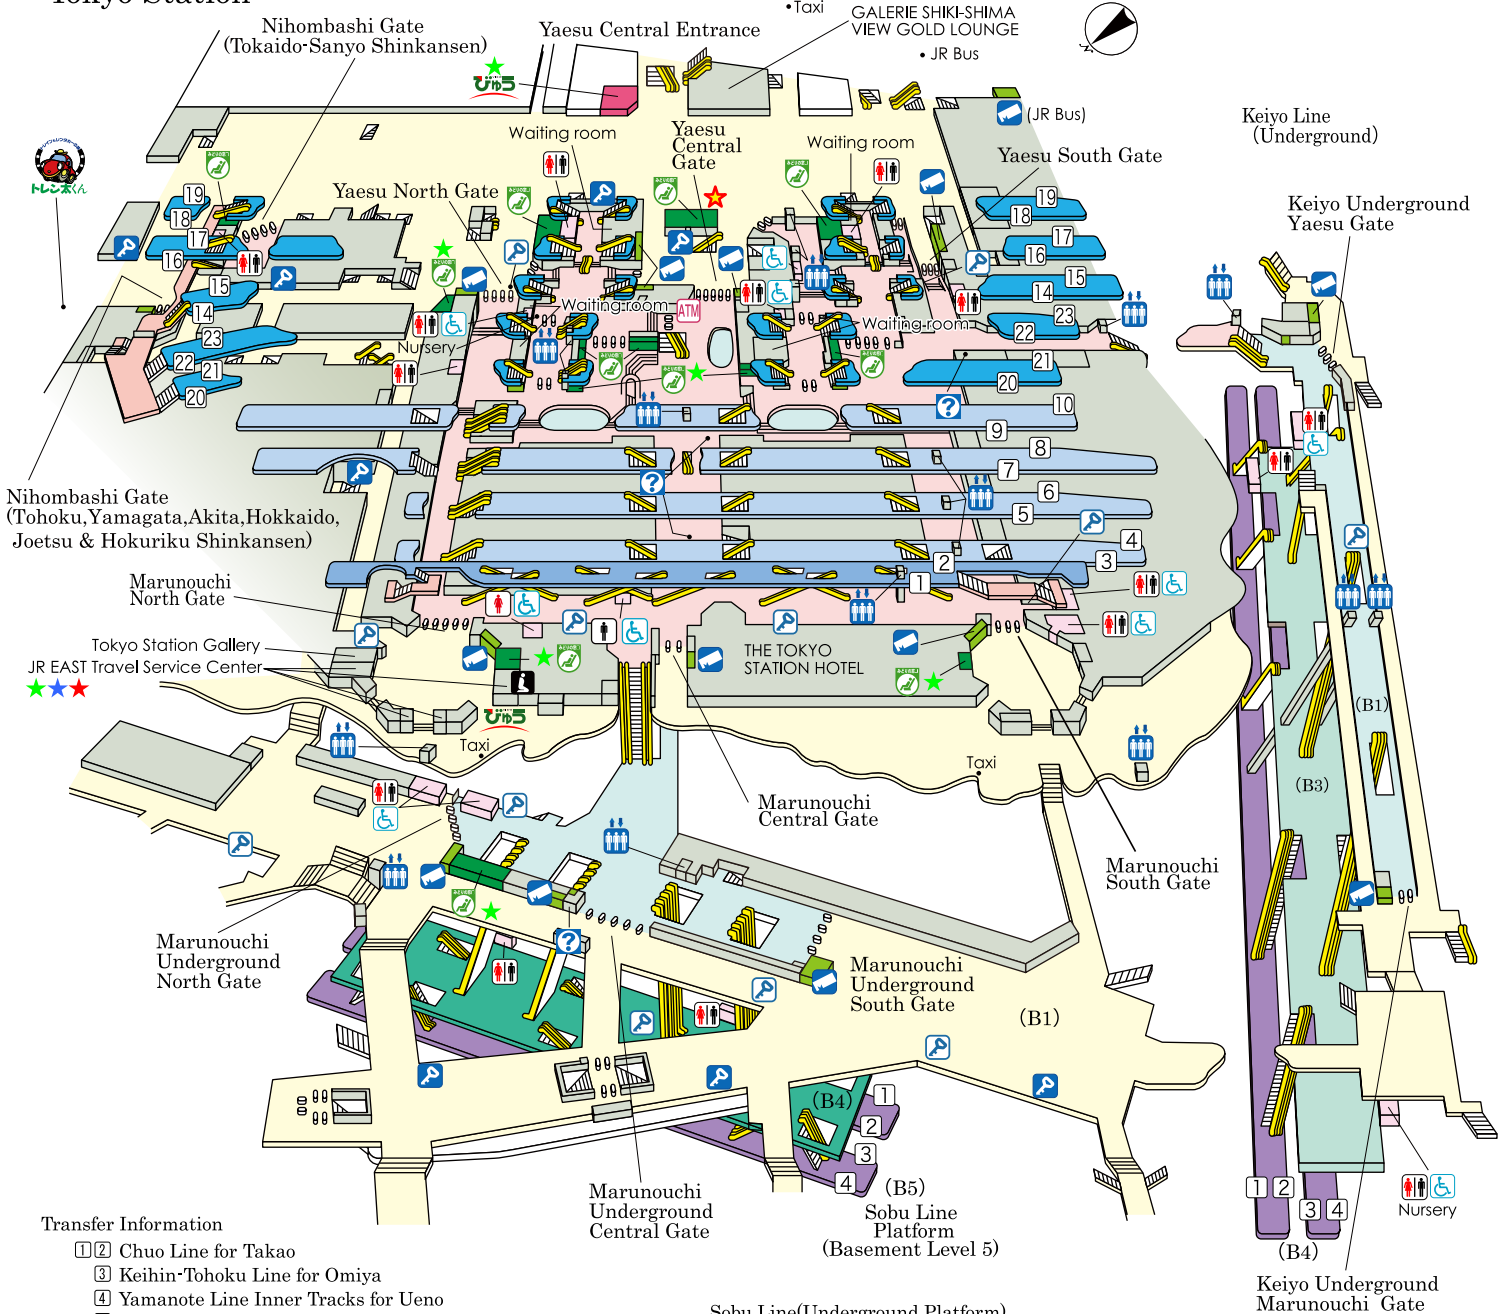

Tokyo Station

Transfer Information

- ①② Chuo Line for Takao
 - ③ Keihin-Tohoku Line for Omiya
 - ④ Yamanote Line Inner Tracks for Ueno
 - ⑤ Yamanote Line Outer Tracks for Shinagawa
 - ⑥ Keihin-Tohoku Line for Ofuna
 - ⑦⑧ Ueno-Tokyo Line for Utsunomiya, Takasaki, Joban Line
 - ⑨⑩ Tokaido Line
 - ⑪⑫ Tokaido Line
- Shinkansen**
- 14~19 Tokaido, San-yo Shinkansen
 - 20~23 Tohoku, Yamagata, Akita, Hokkaido, Joetsu, Hokuriku Shinkansen

- Sobu Line (Underground Platform)**
- ①②③④ Sobu Line, Yokosuka Line for Boso (Rapid-service Train) for Choshi (Limited Express) "Narita Express" for Narita Airport
- Keiyo Line (Underground Platform)**
- ①②③④ For Boso (Limited Express, Rapid-service Train) Keiyo Line for Maihama, Soga Musashino Line for Maihama, Nishi-Funabashi

©KOTSUSHIMBUNSHA
< as of August 2017 >

JR Reservation Ticket Offices ("Midori-no-madoguchi")	View Plaza	Rent a Car	Coin-operated Lockers (Extra large/large available)
Ticket Vending Machines	Elevator	Information Center	Coin-operated Lockers (Midsized/standard only)
Restroom	Facility for the Handicapped	Escalator	Gate
ATM : ATM for International Cards	Prayer Room		