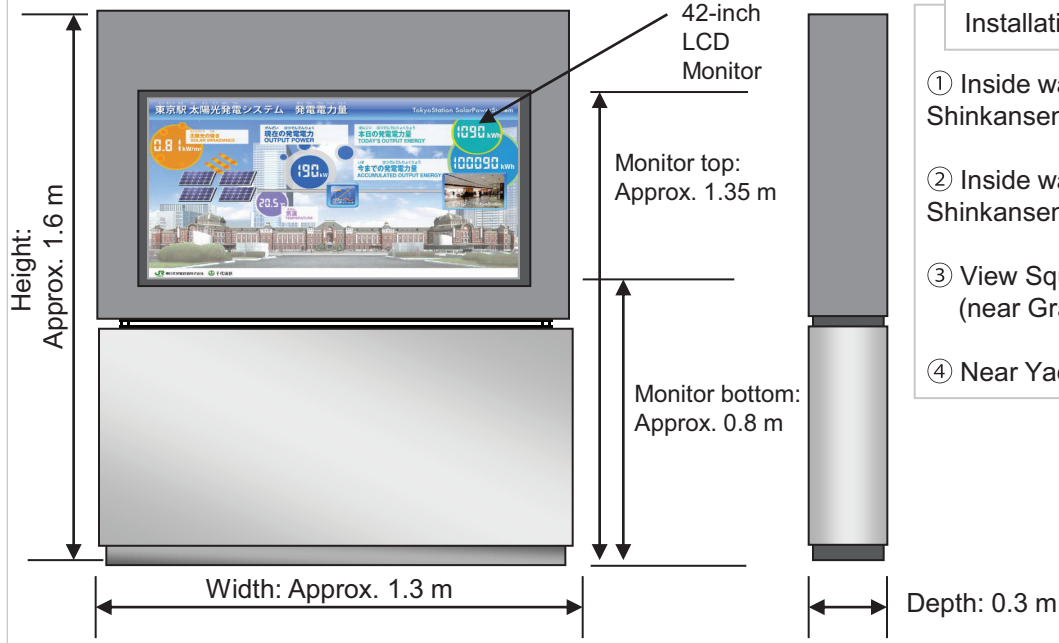

## Overview of Power Generation Output Display Monitors (Freestanding Type)

## Installation Locations

- ① Inside waiting room in central Shinkansen Line transfer area
- ② Inside waiting room in south Shinkansen Line transfer area
- ③ View Square Concierge (near GranSta, basement level 1)
- ④ Near Yaesu South ticket gate

## Content Shown on Power Generation Output Display Monitors