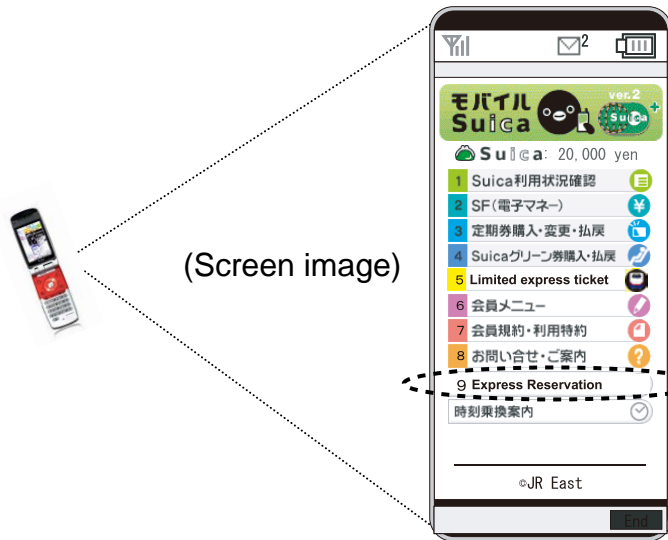

[Reference 2] In coalition with JR Central's Express Reservation IC service*1, customers can also use the Tokaido Shinkansen with Mobile Suica!

Mobile Suica members can use the **Tokaido Shinkansen and conventional lines in the Tokai area seamlessly** with an additional JR Central's "Express Reservation" membership*2.

*2: A separate annual fee is required.

(Screen image)

Tokaido Shinkansen
(Express Reservation)

With one click on the menu, you can jump to the JR Central's "Express Reservation" website for reservation and purchase.