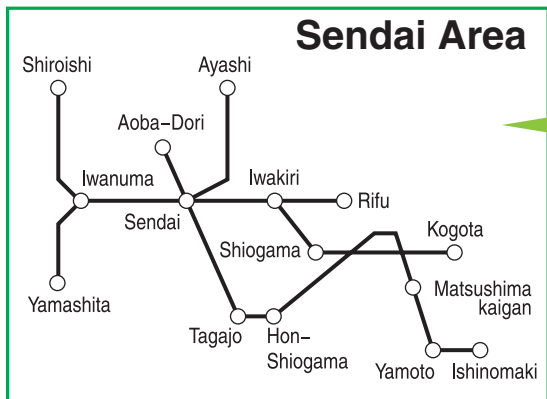

Areas of Intercompatibility for Suica and ICOCA

- Service started: November 18, 2001
- Cards issued: Approx. 8.83 million (as of April 26)
*Combined total of Suica and View Suica cards issued by JR East, Tokyo Monorail, and Tokyo Waterfront Railway
- Supported areas: 548 stations

- Service started: November 1, 2003
- Cards issued: Approx. 1.2 million (as of April 26)
- Supported areas: 254 stations

* Can be used in the above areas when riding between the stations indicated.