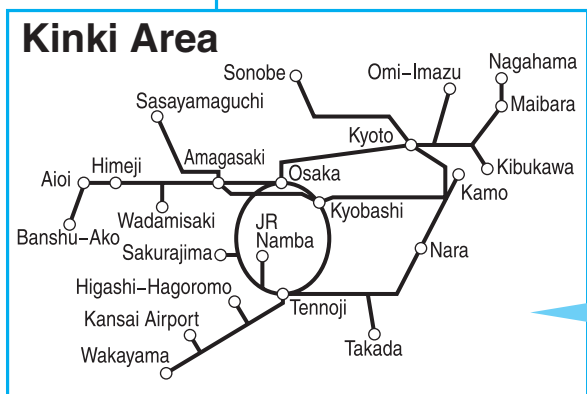

Areas of Intercompatibility for Suica and ICOCA

- Service started: November 18, 2001
- Cards issued: Approx. 8.83 million (as of April 26)
*Combined total of Suica and View Suica cards issued by JR East, Tokyo Monorail, and Tokyo Waterfront Railway
- Supported areas: 548 stations

- Service started: November 1, 2003
- Cards issued: Approx. 1.2 million (as of April 26)
- Supported areas: 254 stations

* Can be used in the above areas when riding between the stations indicated.