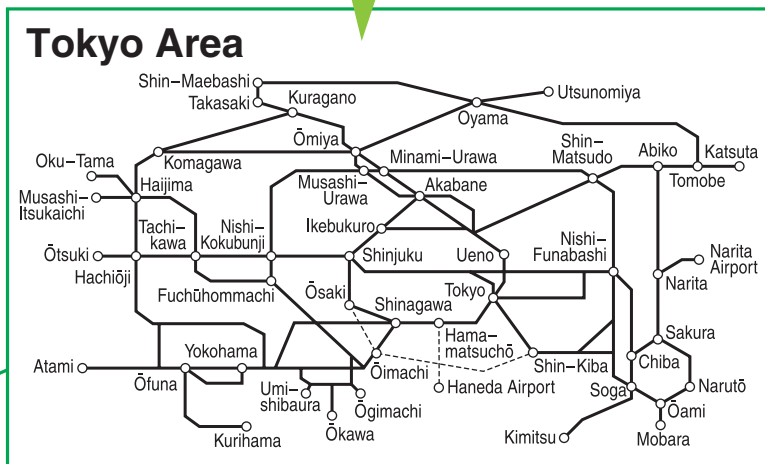

Areas of Intercompatibility for Suica and ICOCA

- Service started: November 18, 2001
- Cards issued: Approx. 8.83 million (as of April 26)
*Combined total of Suica and View Suica cards issued by JR East, Tokyo Monorail, and Tokyo Waterfront Railway
- Supported areas: 548 stations

- Service started: November 1, 2003
- Cards issued: Approx. 1.2 million (as of April 26)
- Supported areas: 254 stations

* Can be used in the above areas when riding between the stations indicated.