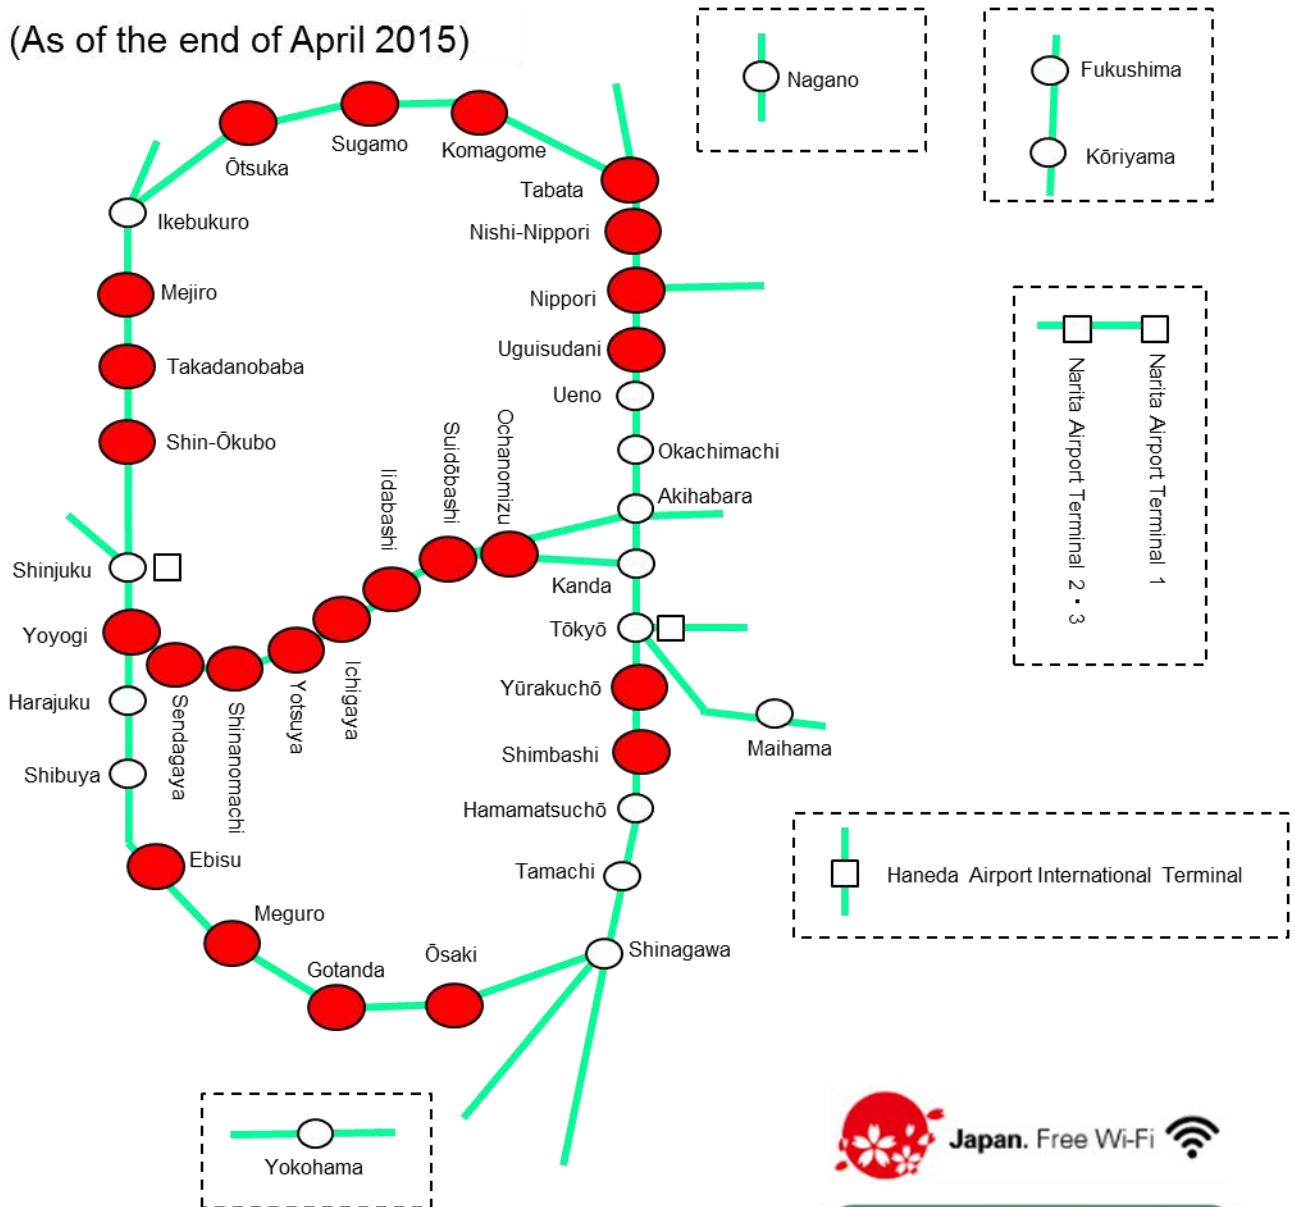

Stations and other locations where “JR-EAST FREE Wi-Fi” is available

(As of the end of April 2015)