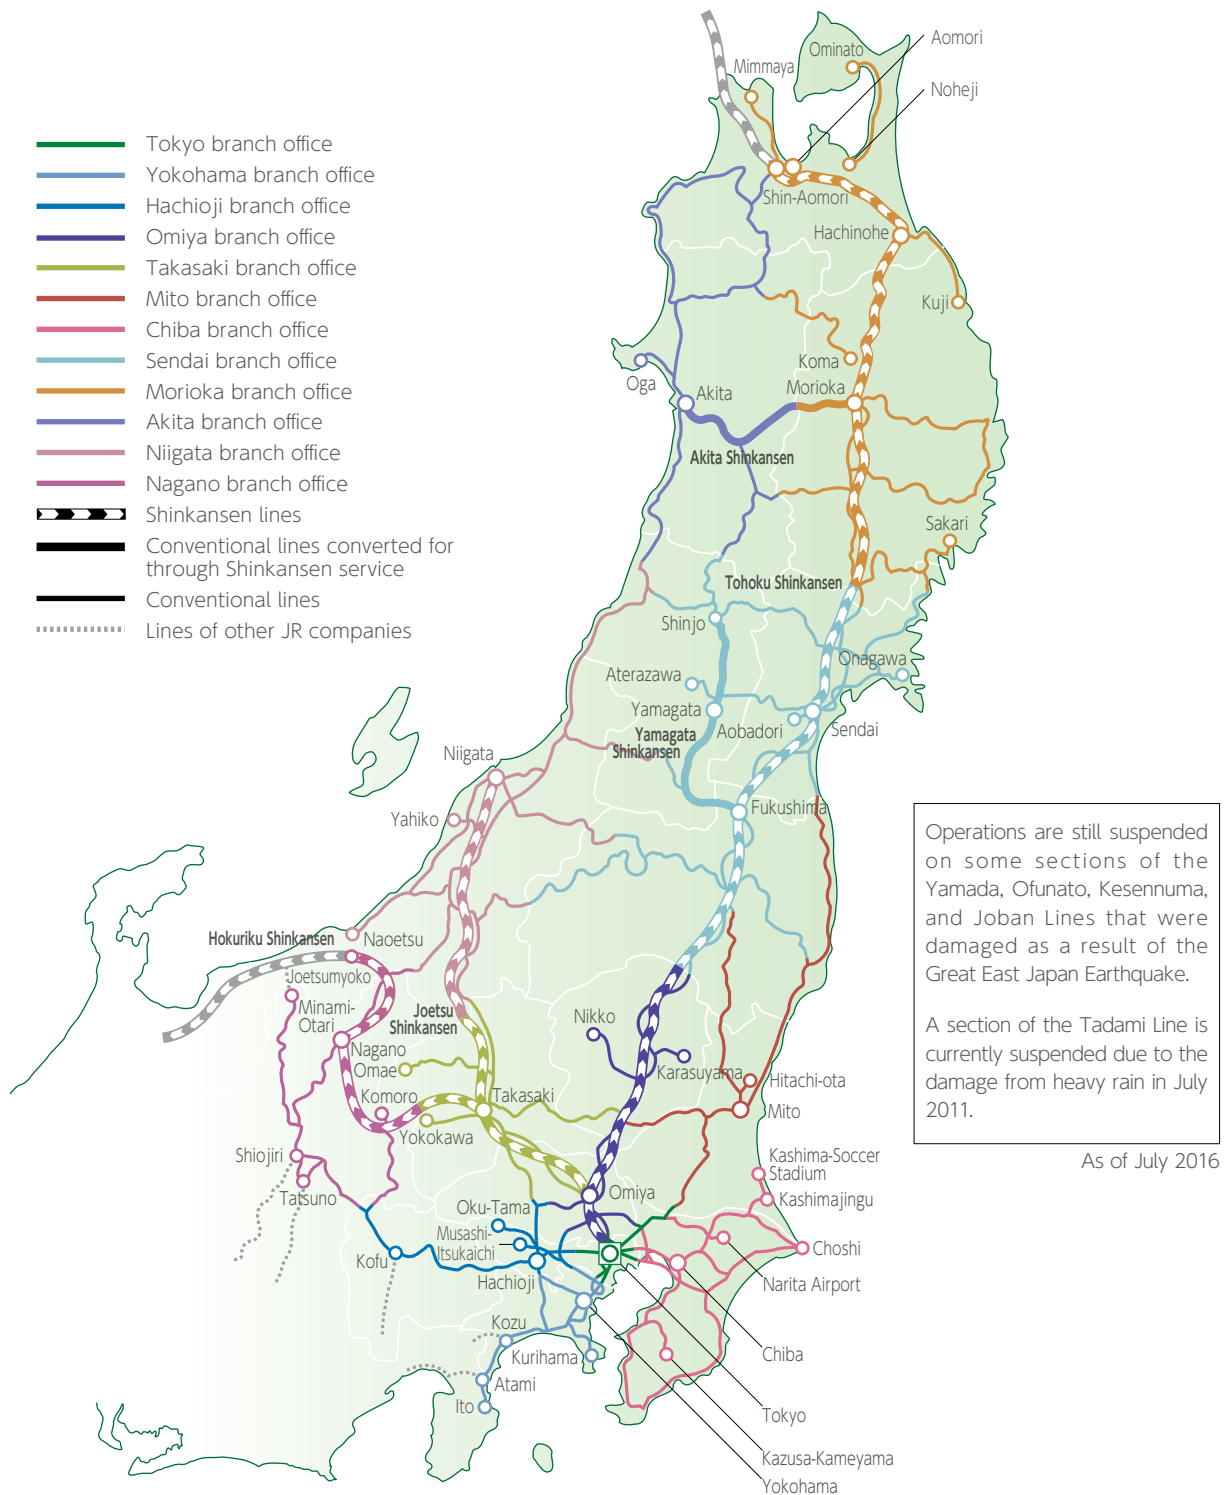

Service Area

Passenger line network	Shinkansen lines: 1,194.2km Conventional lines: 6,263.1km
Number of stations	1,665
Total number of trains in operation per day	12,234 (Timetable revised in March 2016)
Total number of passengers per day	approx. 17.30 million