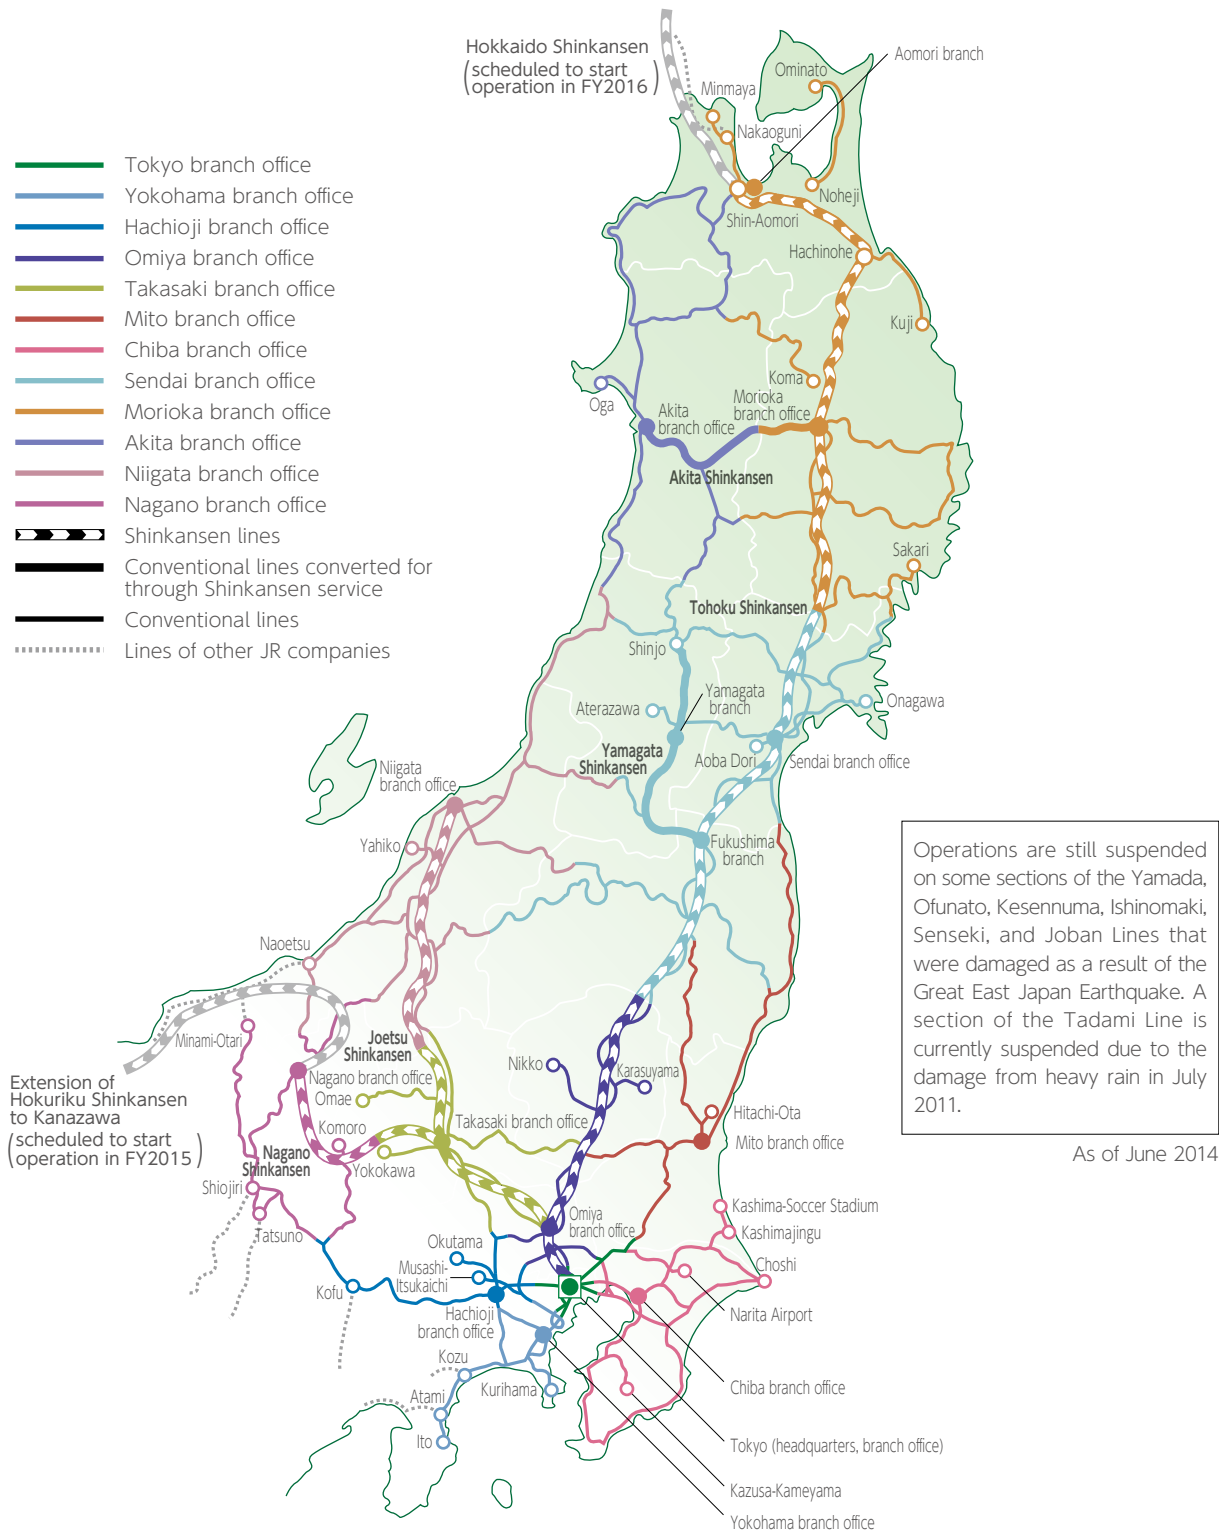

Service Area

Passenger line network	Shinkansen lines: 1,134.7km Conventional lines: 6,339.5 km
Number of stations	1,678
Total number of trains in operation per day	12,773 (Timetable revised in March 2014)
Total number of passengers per day	17.11 million