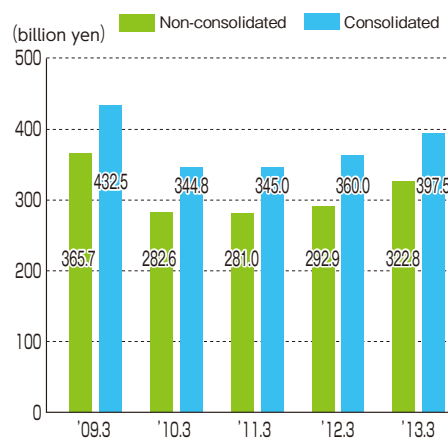

<Operating income>