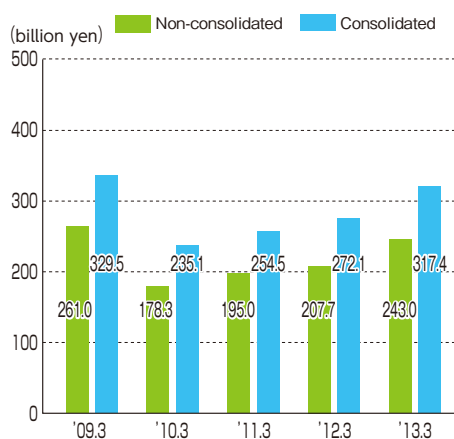

<Current profit>