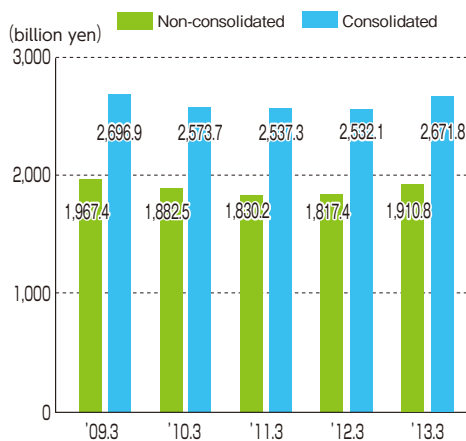

## Corporate profile

Corporate name	East Japan Railway Company
Address	2-2, Yoyogi 2-chome, Shibuya-ku, Tokyo, Japan
Established	April 1, 1987
Capital	200 billion yen
Number of employees	59,370 (as of April 1, 2013)
Passenger line network	Shinkansen lines: 1,134.7km Conventional lines: 6,377.9 km
Number of stations	1,688
Total number of trains in operation per day	12,784 (Timetable revised in March 2013)
Total number of passengers per day	16.80 million
Business areas	Transportation, station space operation, shopping center and office building operation, and other services

### <Operating revenue>