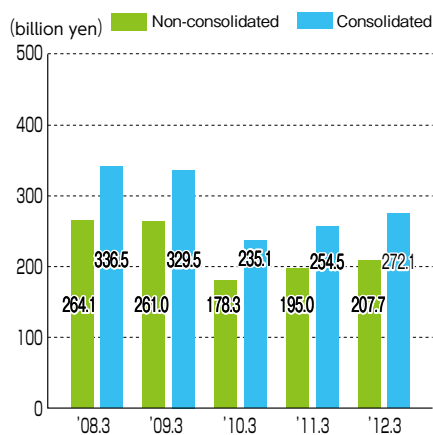

<Current profit>