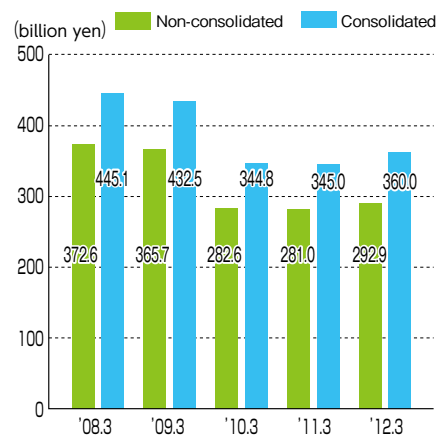

<Operating income>