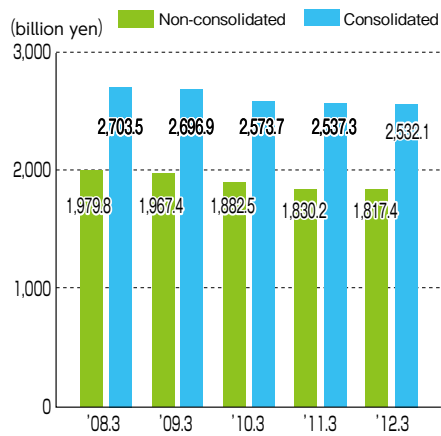

## Corporate profile

Corporate name	East Japan Railway Company
Address	2-2, Yoyogi 2-chome, Shibuya-ku, Tokyo, Japan
Established	April 1, 1987
Capital	200 billion yen
Number of employees	59,130 (as of April 1, 2012)
Passenger line network	Shinkansen Lines : 1,134.7 km Conventional lines : 6,377.9 km
Number of stations	1,689
Total number of trains in operation per day	12,757 (timetable revised in March 2012)
Total number of passengers per day	16.50 million
Business areas	Transportation, station space operation, shopping center and office building operation, and other services

### <Operating revenue>