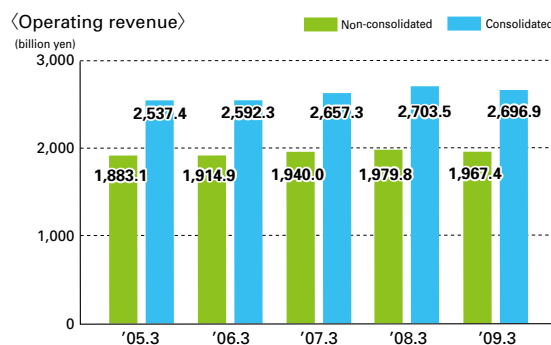

## Corporate profile (as of March 31, 2009)

Corporate name	East Japan Railway Company
Address	2-2, Yoyogi 2-chome, Shibuya-ku, Tokyo, Japan
Established	April 1, 1987
Capital	200 billion yen
Number of employees	61,040 (as of April 1, 2009)
Passenger line network	Shinkansen Lines: 1,052.9 km Conventional lines: 6,473.9 km
Number of stations	1,705
Total number of trains in operation per day	12,688 (timetable revised in March 2009)
Total number of passengers per day	16.86 million
Business areas	Transportation, station space operation, shopping center and office building operation, and other services