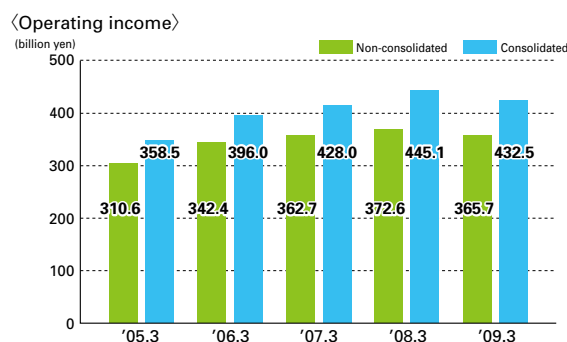

## Corporate profile (as of March 31, 2009)

Corporate name	East Japan Railway Company
Address	2-2, Yoyogi 2-chome, Shibuya-ku, Tokyo, Japan
Established	April 1, 1987
Capital	200 billion yen
Number of employees	61,040 (as of April 1, 2009)
Passenger line network	Shinkansen Lines: 1,052.9 km Conventional lines: 6,473.9 km
Number of stations	1,705
Total number of trains in operation per day	12,688 (timetable revised in March 2009)
Total number of passengers per day	16.86 million
Business areas	Transportation, station space operation, shopping center and office building operation, and other services