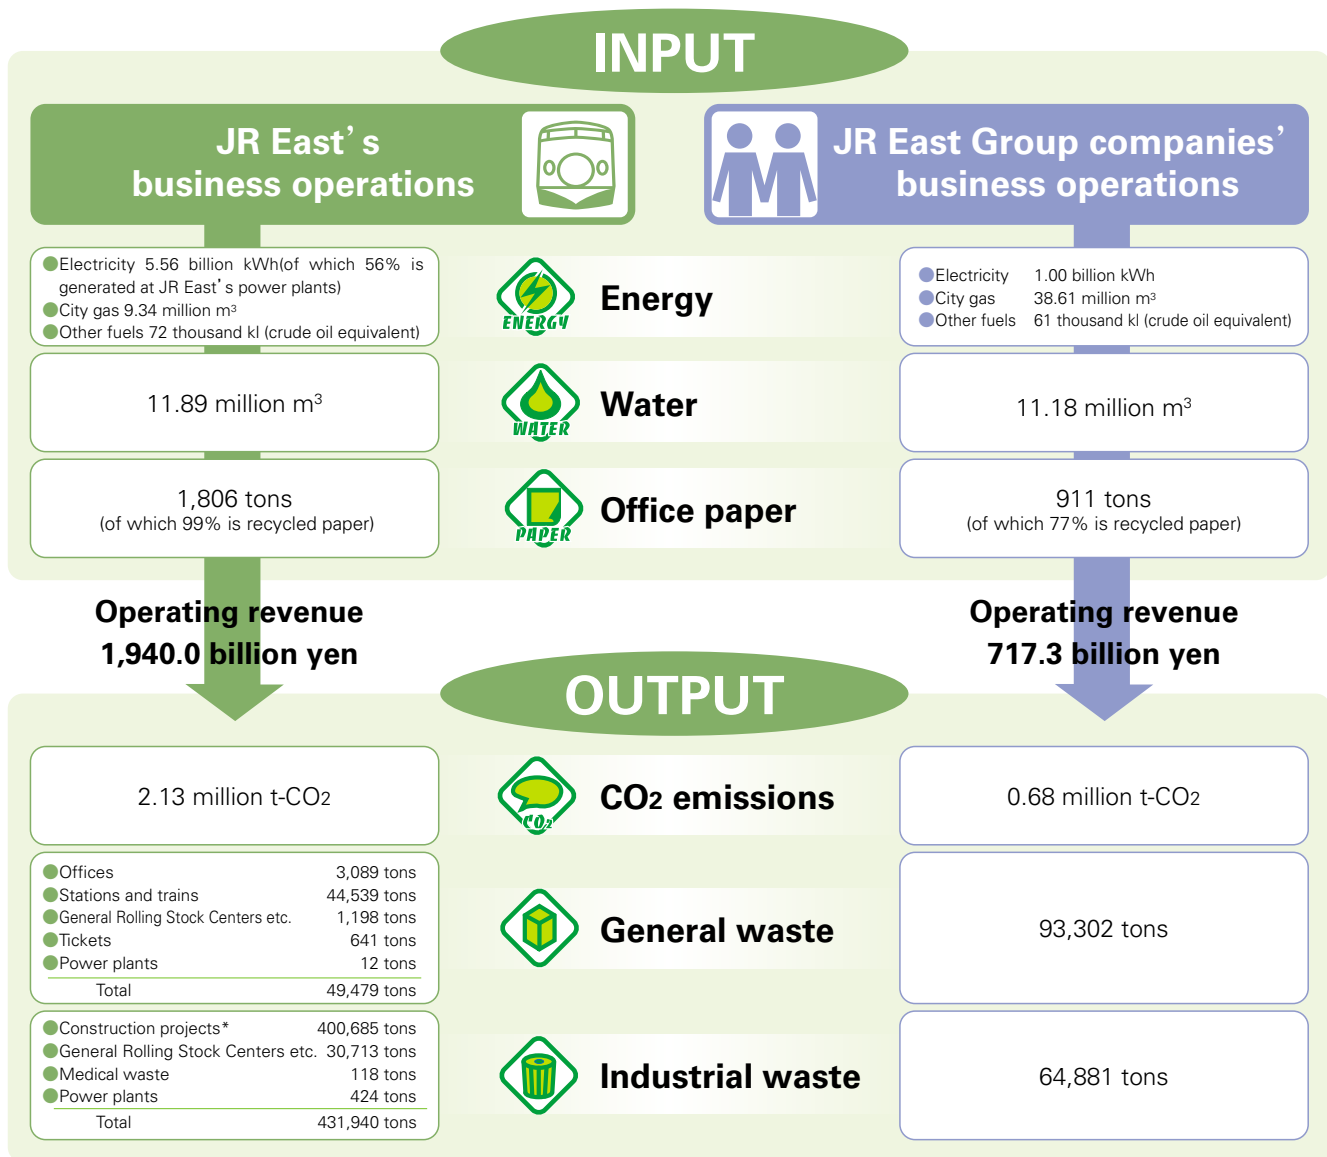

JR East Group's Environmental Impact

The JR East Group consumes a large amount of resources through its operations and consequently emits a number of substances into the environment. The JR East Group keeps track of the quantities of these inputs and outputs (i.e., the balance of resources, energy and other factors) in an effort to reduce our impact on the environment.