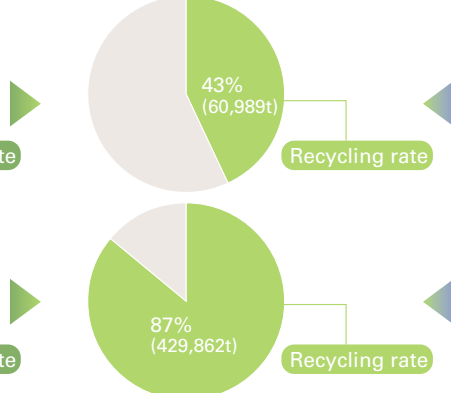

JR East Group's Environmental Impact

The JR East Group consumes a large amount of resources through its operations and consequently emits a number of substances into the environment. The JR East Group keeps track of the quantities of these inputs and outputs (i.e., the balance of resources, energy and other factors) in an effort to reduce our impact on the environment.

JR East's recycling rate

Whole JR East Group's recycling rate

Group companies' recycling rate

*Industrial waste includes waste generated by contractors through our construction projects.