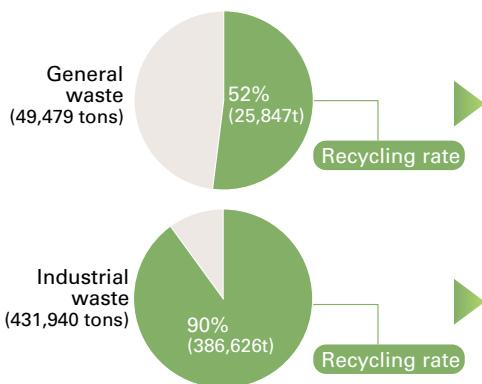

JR East's recycling rate

Whole JR East Group's recycling rate