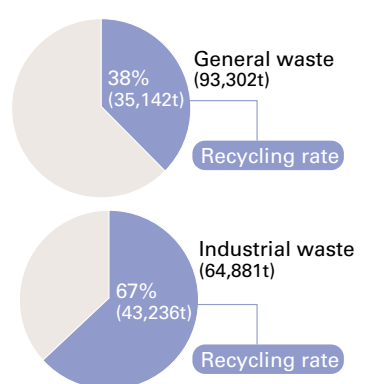

JR East Group's Environmental Impact

The JR East Group consumes a large amount of resources through its operations and consequently emits a number of substances into the environment. The JR East Group keeps track of the quantities of these inputs and outputs (i.e., the balance of resources, energy and other factors) in an effort to reduce our impact on the environment.

JR East's recycling rate

Whole JR East Group's recycling rate

Group companies' recycling rate

*Industrial waste includes waste generated by contractors through our construction projects.