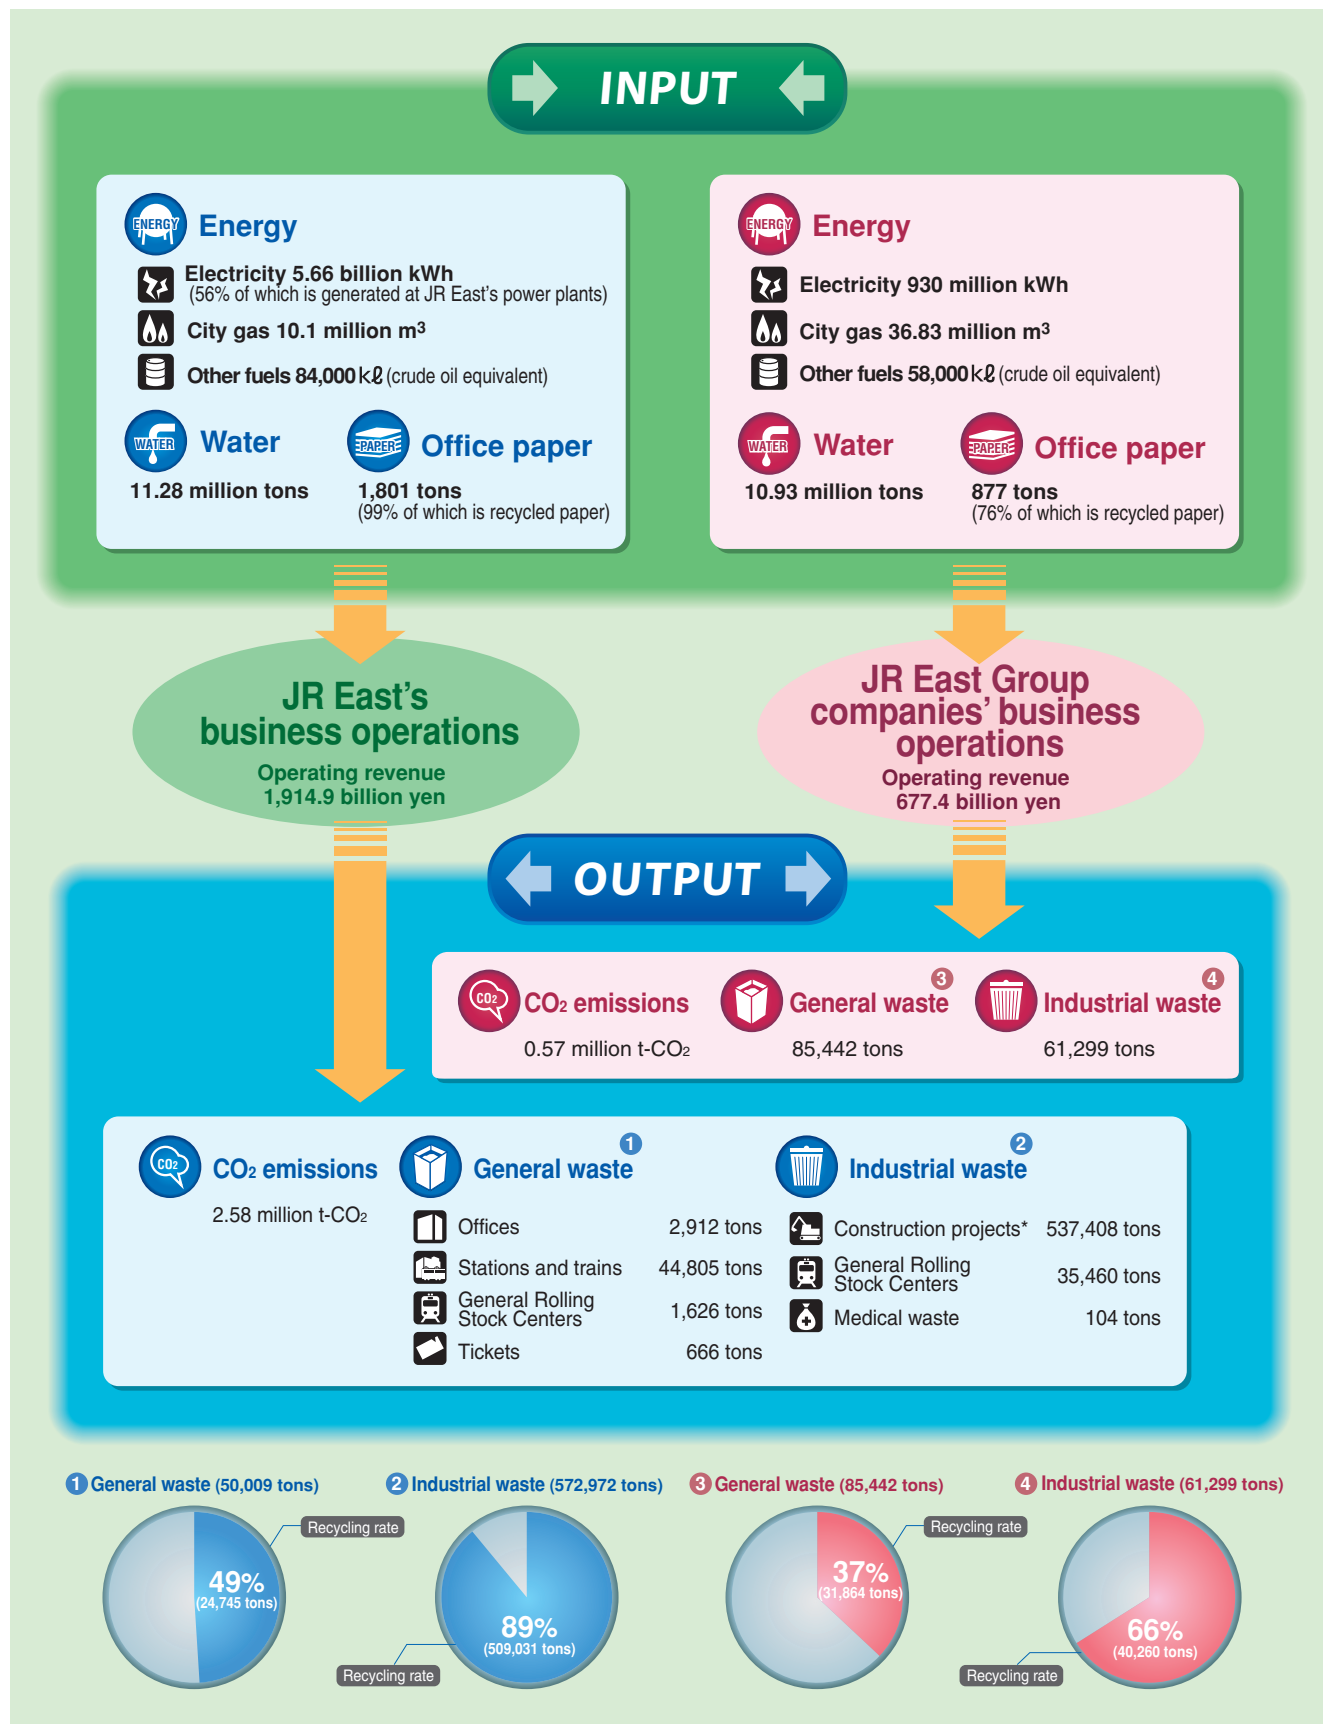

## How much impact does the JR East Group impose on the environment?

The JR East Group consumes a large amount of resources through our operations and discharges a variety of substances into the environment. We keep track of the quantities of the inputs and outputs (i.e., the balance of resources, energy and others) in an effort to reduce our impact on the environment.

\* Industrial waste includes waste generated by contractors through our construction projects.